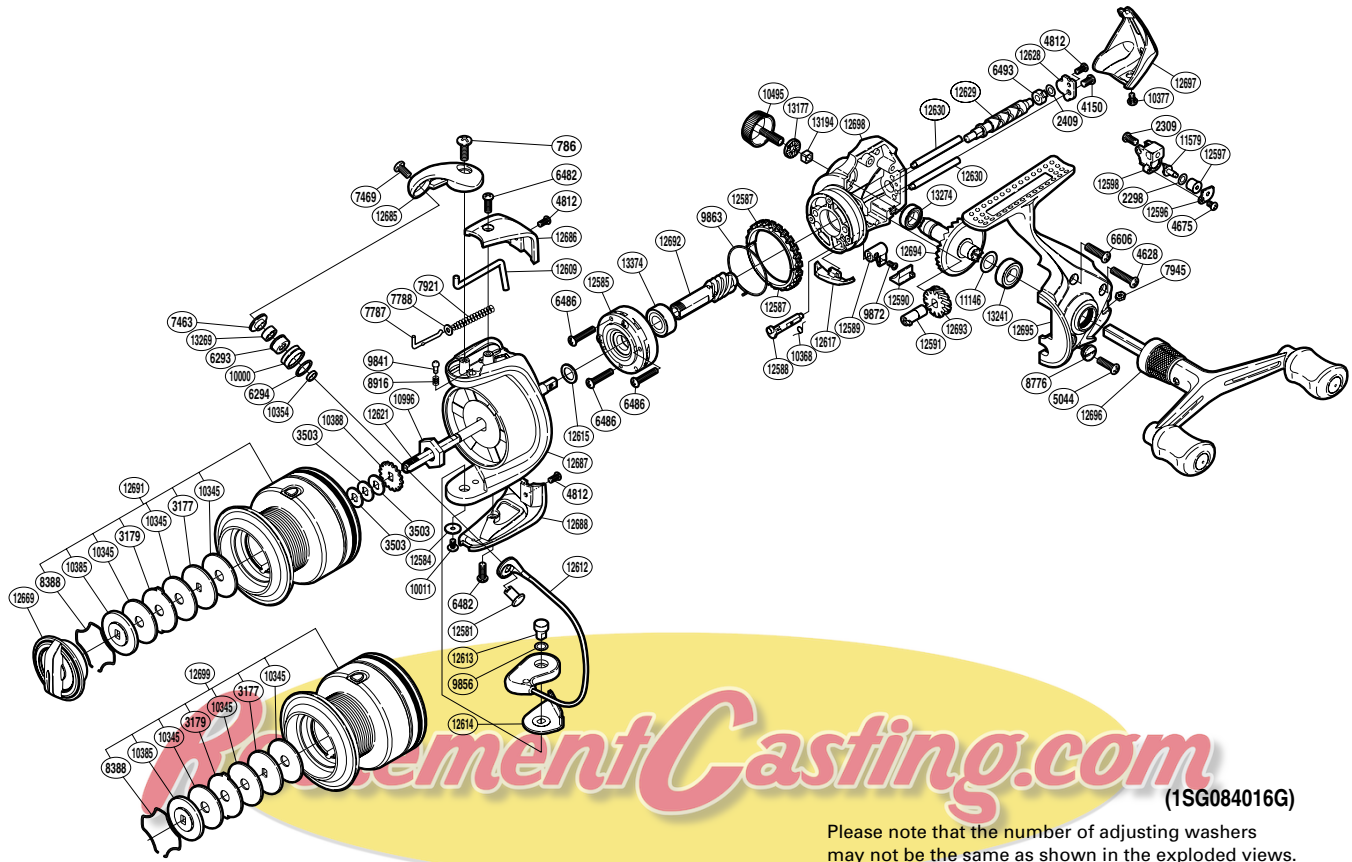

SHIMANO

STRADIC 

STR-4000FC

Please note that the number of adjusting washers may not be the same as shown in the exploded views. (Adjustment will vary with each individual product.)

Part No.	Description	Part No.	Description	Part No.	Description
RD 0786	Screw	RD 9863	Friction Spring	RD12615	Washer
RD 2298	Spacer	RD 9872	Screw	RD12617	Bail Trip Strike
RD 2309	Screw	RD10000	Line Roller	RD12621	Main Shaft
RD 2409	Spacer	RD10011	Screw	RD12628	Worm Shaft Retainer
RD 3177	Key Washer	RD10345	Drag Washer	RD12629	Worm Shaft
RD 3179	Eared Washer	RD10354	Bearing Spacer	RD12630	Oscillating Guide
RD 3503	Spool Washer	RD10368	Anti-Reverse Cam Spring	RD12669	Drag Knob
RD 4150	Screw	RD10377	Screw	RD12685	Bail Arm
RD 4628	Screw	RD10385	Key Washer	RD12686	Bail Spring Cover
RD 4675	Screw	RD10388	Spool Support	RD12687	Rotor
RD 4812	Screw	RD10495	Handle Screw Cap	RD12688	Bail Hold Support Guard
RD 5044	Screw	RD10996	Rotor Nut	RD12691	Spool Assembly
RD 6293	Line Roller Bushing	RD11146	Washer	RD12692	Pinion Gear
RD 6294	Line Roller Spacer	RD11579	Oscillating Pawl	RD12693	Idle Gear
RD 6482	Screw	RD12581	Line Roller Support	RD12694	Drive Gear
RD 6486	Screw	RD12584	Washer	RD12695	Side Cover
RD 6493	Worm Bushing (rear)	RD12585	Roller Clutch Assembly	RD12696	Double Paddle Handle Assembly
RD 6606	Screw	RD12587	Friction Ring	RD12697	Rear Protector
RD 7463	Line Roller Washer	RD12588	Anti-Reverse Cam	RD12698	Body
RD 7469	Screw	RD12589	Anti-Reverse Lever	RD13177	Handle Screw Cap Spacer
RD 7787	Bail Spring Guide A	RD12590	Anti-Reverse Lever Cover	RD13194	Handle Screw Lock
RD 7788	Spring Guide A Support	RD12591	Worm Bushing (front)	RD13241	Ball Bearing
RD 7921	Bail Spring	RD12596	Oscillating Pawl Cover	RD13269	Ball Bearing
RD 7945	Nut	RD12597	Oscillating Slider Bushing	RD13274	Ball Bearing
RD 8388	Drag Washers Retainer	RD12598	Oscillating Slider	RD13374	Ball Bearing
RD 8776	Oil Cap	RD12609	Bail Trip Lever		
RD 8916	Click Spring	RD12612	Bail Assembly		
RD 9841	Click Pin	RD12613	Bail Hold Support Shaft		
RD 9856	Washer	RD12614	Bail Hold Support Spacer	RD12699	Spare Spool Assembly