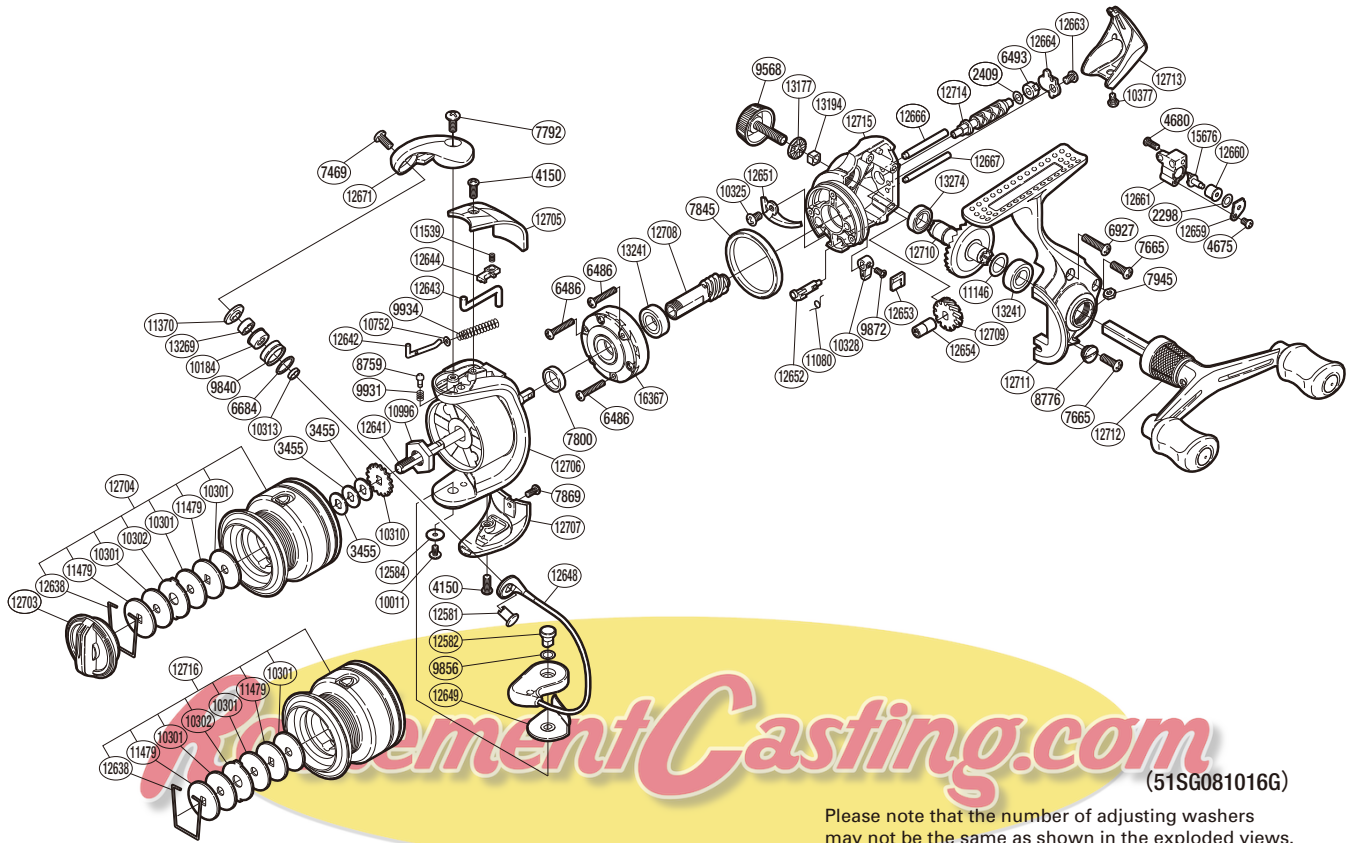

SHIMANO

STRADIC **S**A-RB

STR-1000FC

Please note that the number of adjusting washers may not be the same as shown in the exploded views. (Adjustment will vary with each individual product.)

Part No.	Description	Part No.	Description	Part No.	Description
RD 2298	Spacer	RD10310	Spool Support	RD12663	Screw
RD 2409	Spacer	RD10313	Bearing Spacer	RD12664	Worm Shaft Retainer
RD 3455	Spool Washer	RD10325	Screw	RD12666	Oscillating Guide A
RD 4150	Screw	RD10328	Anti-Reverse Lever	RD12667	Oscillating Guide B
RD 4675	Screw	RD10377	Screw	RD12671	Bail Arm
RD 4680	Screw	RD10752	Bail Spring Guide A Support	RD12703	Drag Knob
RD 6486	Screw	RD10996	Rotor Nut	RD12704	Spool Assembly
RD 6493	Worm Bushing (rear)	RD11080	Anti-Reverse Cam Spring	RD12705	Bail Spring Cover
RD 6684	Line Roller Spacer	RD11146	Washer	RD12706	Rotor
RD 6927	Screw	RD11370	Line Roller Washer	RD12707	Bail Hold Support Guard
RD 7469	Screw	RD11479	Key Washer	RD12708	Pinion Gear
RD 7665	Screw	RD11539	Bail Trip Lever Spring	RD12709	Idle Gear
RD 7792	Screw	RD12581	Line Roller Support	RD12710	Drive Gear
RD 7800	Rotor Ring	RD12582	Bail Hold Support Shaft	RD12711	Side Cover
RD 7845	Friction Ring	RD12584	Washer	RD12712	Double Paddle Handle Assembly
RD 7869	Screw	RD12638	Drag Washers Retainer	RD12713	Rear Protector
RD 7945	Nut	RD12641	Main Shaft	RD12714	Worm Shaft
RD 8759	Click Pin	RD12642	Bail Spring Guide A	RD12715	Body
RD 8776	Oil Cap	RD12643	Bail Trip Lever	RD13177	Handle Screw Cap Spacer
RD 9568	Handle Screw Cap	RD12644	Bail Trip Cover	RD13194	Handle Screw Lock
RD 9840	Line Roller	RD12648	Bail Assembly	RD13241	Ball Bearing
RD 9856	Washer	RD12649	Bail Hold Support Spacer	RD13269	Ball Bearing
RD 9872	Screw	RD12651	Bail Trip Strike	RD13274	Ball Bearing
RD 9931	Click Spring	RD12652	Anti-Reverse Cam	RD15676	Oscillating Pawl
RD 9934	Bail Spring	RD12653	Anti-Reverse Lever Cover	RD16367	Roller Clutch Assembly
RD10011	Screw	RD12654	Worm Bushing (front)		
RD10184	Line Roller Bushing	RD12659	Oscillating Pawl Cover		
RD10301	Drag Washer	RD12660	Oscillating Slider Bushing		
RD10302	Eared Washer	RD12661	Oscillating Slider	RD12716	Spare Spool Assembly