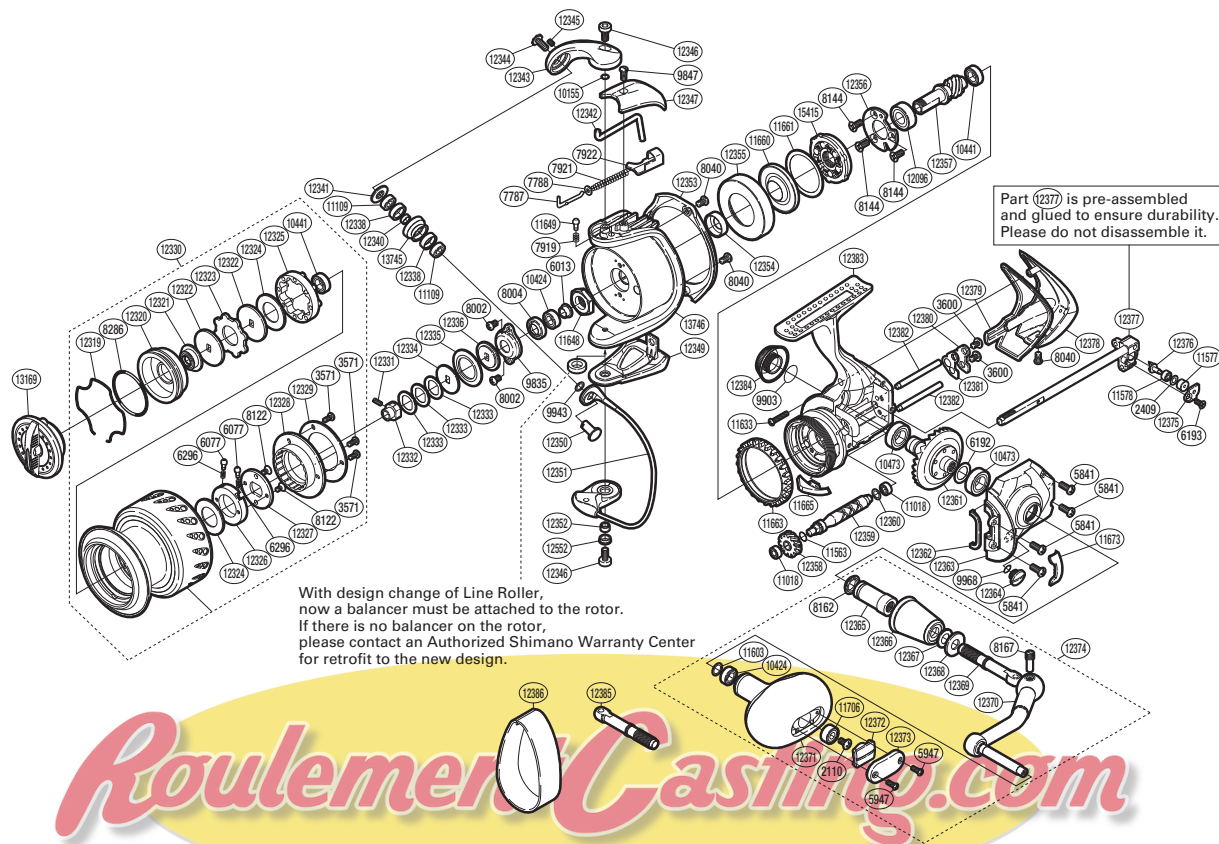

# SHIMANO

STELLA  A-RB

STL-5000SW

Please note that the number of adjusting washers may not be the same as shown in the exploded views.  
(51SE695003U) (Adjustment will vary with each individual product.)