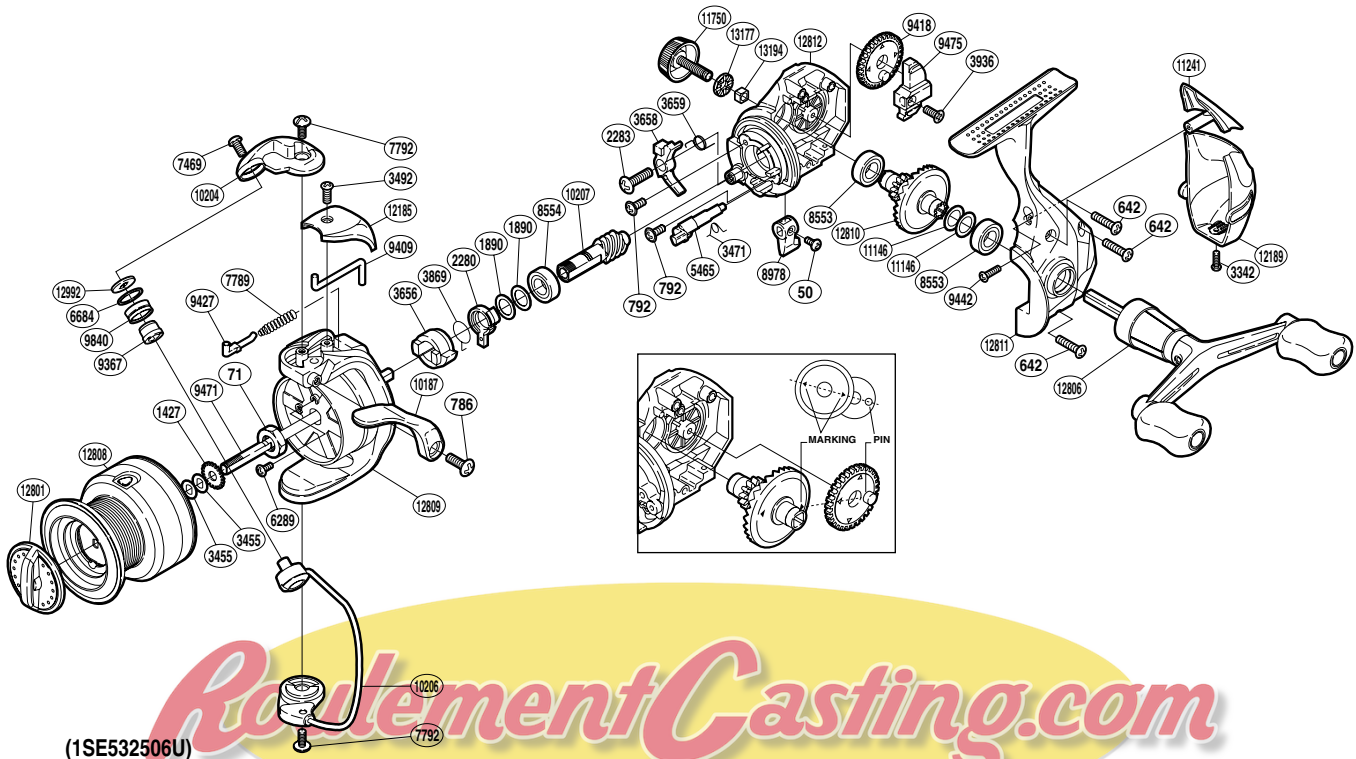

SHIMANO

SPIREX

SR-2500FG

(1SE532506U)
 Please note that the number of adjusting washers may not be the same as shown in the exploded views. (Adjustment will vary with each individual product.)

Part No.	Description	Part No.	Description	Part No.	Description
RD 0050	Screw	RD 5465	Anti-Reverse Cam	RD10204	Bail Arm
RD 0071	Rotor Nut	RD 6289	Screw	RD10206	Bail Assembly
RD 0642	Screw	RD 6684	Line Roller Spacer	RD10207	Pinion Gear
RD 0786	Screw	RD 7469	Screw	RD11146	Washer
RD 0792	Screw	RD 7789	Bail Spring	RD11241	Rear Protector A
RD 1427	Spool Support	RD 7792	Screw	RD11750	Handle Screw Cap
RD 1890	Washer	RD 8553	Ball Bearing	RD12185	Bail Spring Cover
RD 2280	Anti-Reverse Lock Out	RD 8554	Ball Bearing	RD12189	Rear Protector B
RD 2283	Screw	RD 8978	Anti-Reverse Lever	RD12801	Drag Knob
RD 3342	Screw	RD 9367	Line Roller Bushing	RD12806	Double Paddle Handle Assembly
RD 3455	Spool Washer	RD 9409	Bail Trip Lever	RD12808	Spool Assembly
RD 3471	Anti-Reverse Cam Spring	RD 9418	Oscillating Gear	RD12809	Rotor
RD 3492	Screw	RD 9427	Bail Spring Guide	RD12810	Drive Gear
RD 3656	Anti-Reverse Ratchet	RD 9442	Screw	RD12811	Side Cover
RD 3658	Anti-Reverse Pawl	RD 9471	Main Shaft	RD12812	Body
RD 3659	Anti-Reverse Pawl Spring	RD 9475	Oscillating Slider	RD12992	Line Roller Washer
RD 3869	Anti-Reverse Lock Out Spring	RD 9840	Line Roller	RD13177	Handle Screw Cap Spacer
RD 3936	Screw	RD10187	Quick-Fire II Trigger	RD13194	Handle Screw Lock