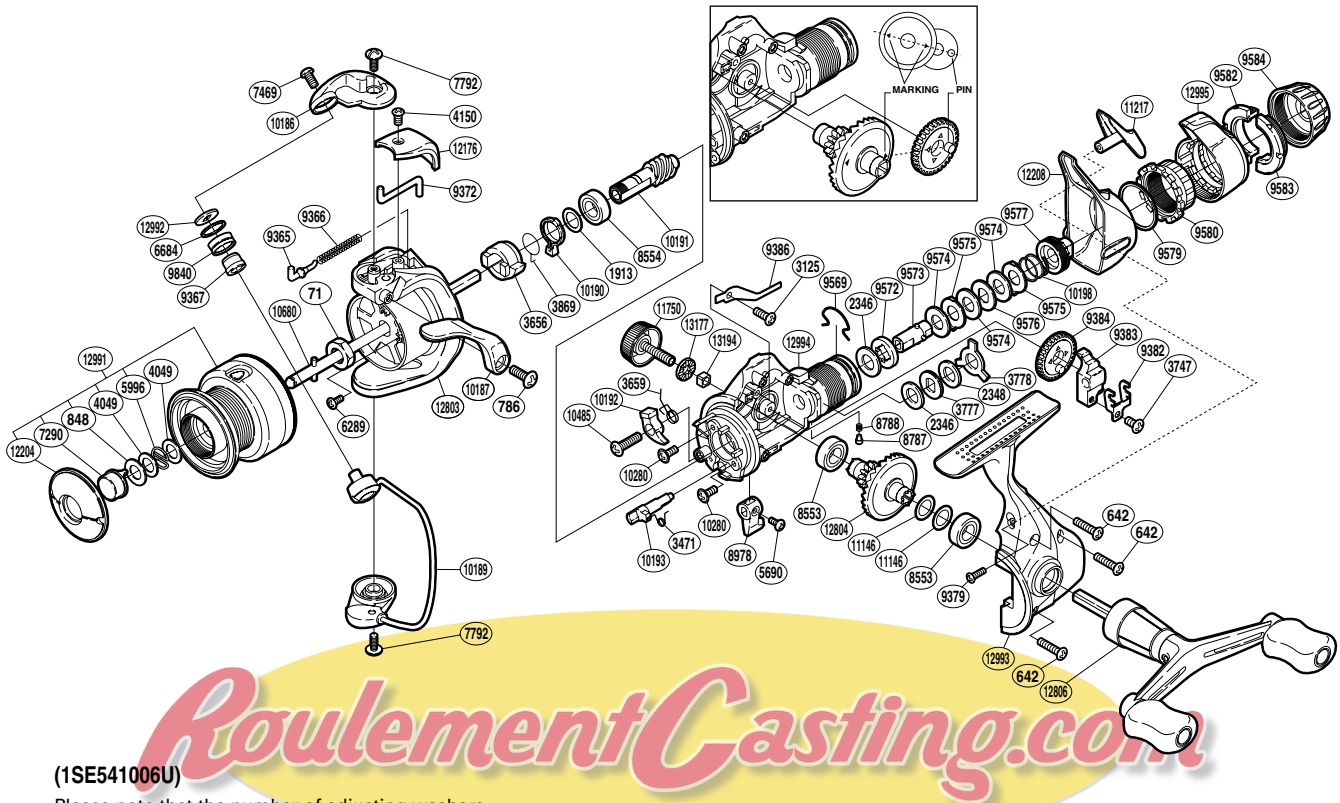

SHIMANO

SPIREX

SR-1000RG

(1SE541006U)

Please note that the number of adjusting washers may not be the same as shown in the exploded views. (Adjustment will vary with each individual product.)

Part No.	Description	Part No.	Description	Part No.	Description
RD 0071	Rotor Nut	RD 8787	Click Pin	RD10187	Quick-Fire II Trigger
RD 0642	Screw	RD 8788	Click Spring	RD10189	Bail Assembly
RD 0786	Screw	RD 8978	Anti-Reverse Lever	RD10190	Anti-Reverse Lock Out
RD 0848	Washer	RD 9365	Bail Spring Guide	RD10191	Pinion Gear
RD 1913	Washer	RD 9366	Bail Spring	RD10192	Anti-Reverse Pawl
RD 2346	Drag Washer	RD 9367	Line Roller Bushing	RD10193	Anti-Reverse Cam
RD 2348	Drag Washer	RD 9372	Bail Trip Lever	RD10198	Drag Coil Spring
RD 3125	Screw	RD 9379	Screw	RD10280	Screw
RD 3471	Anti-Reverse Cam Spring	RD 9382	Oscillating Slider Retainer	RD10485	Screw
RD 3656	Anti-Reverse Ratchet	RD 9383	Oscillating Slider	RD10680	Main Shaft
RD 3659	Anti-Reverse Pawl Spring	RD 9384	Oscillating Gear	RD11146	Washer
RD 3747	Screw	RD 9386	Drag Click	RD11217	Rear Protector A
RD 3777	Click Gear	RD 9569	Hold Click Spring	RD11750	Handle Screw Cap
RD 3778	Eared Washer	RD 9572	Drag Shaft B	RD12176	Bail Spring Cover
RD 3869	Anti-Reverse Lock Out Spring	RD 9573	Drag Shaft A	RD12204	Push Button Collar
RD 4049	Washer	RD 9574	Drag Washer	RD12208	Rear Protector B
RD 4150	Screw	RD 9575	Eared Washer	RD12803	Rotor
RD 5690	Screw	RD 9576	Key Washer	RD12804	Drive Gear
RD 5996	Locking Spring	RD 9577	Pressure Screw	RD12806	Double Paddle Handle Assembly
RD 6289	Screw	RD 9579	Fightin' Pressure Screw Washer	RD12991	Spool Assembly
RD 6684	Line Roller Spacer	RD 9580	Fightin' Pressure Screw	RD12992	Line Roller Washer
RD 7290	Push Button	RD 9582	Drag Programmer B1	RD12993	Side Cover
RD 7469	Screw	RD 9583	Drag Programmer B2	RD12994	Body
RD 7792	Screw	RD 9584	Drag Programmer A	RD12995	Fightin' Lever
RD 8553	Ball Bearing	RD 9840	Line Roller	RD13177	Handle Screw Cap Spacer
RD 8554	Ball Bearing	RD10186	Bail Arm	RD13194	Handle Screw Lock