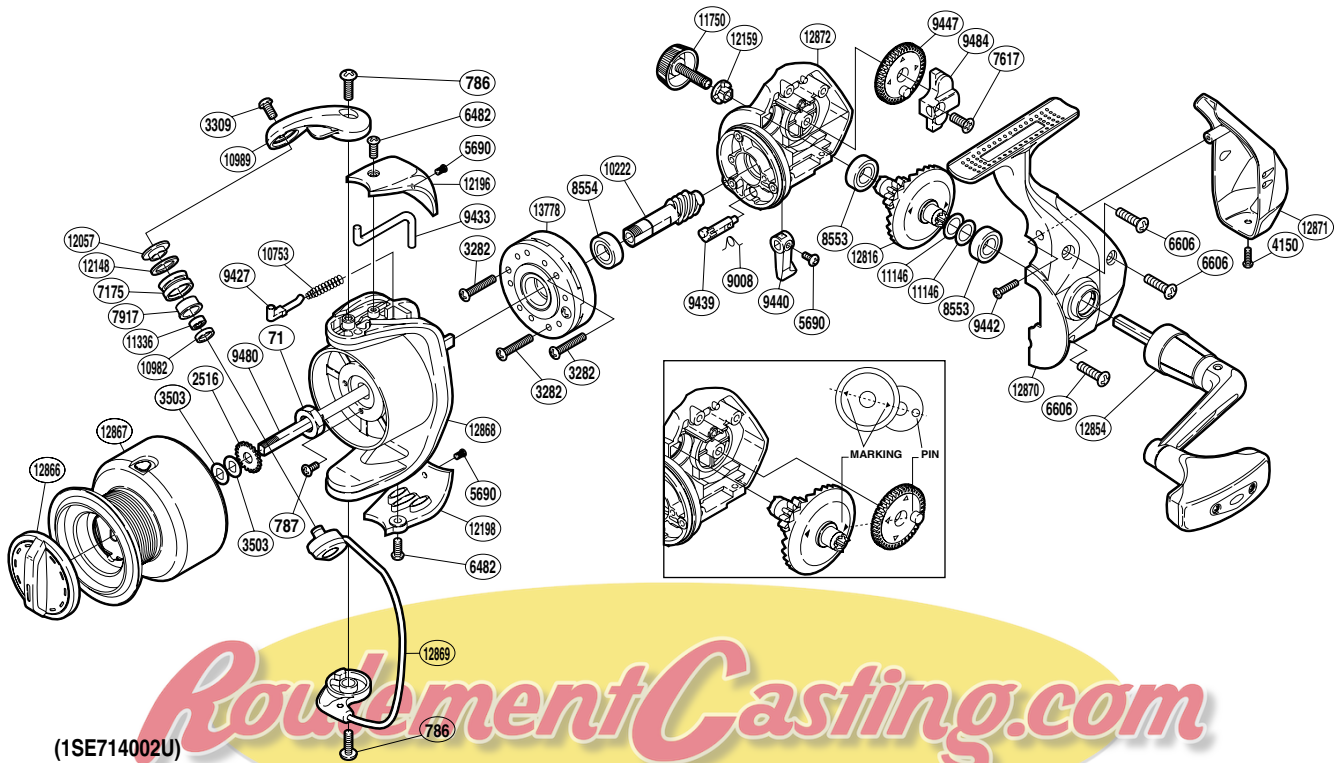

SHIMANO

Sonora

SON-4000FB

(1SE714002U)

Please note that the number of adjusting washers may not be the same as shown in the exploded views. (Adjustment will vary with each individual product.)

Part No.	Description	Part No.	Description	Part No.	Description
RD 0071	Rotor Nut	RD 9008	Anti-Reverse Cam Spring	RD12057	Line Roller Washer
RD 0786	Screw	RD 9427	Bail Spring Guide	RD12148	Line Roller Spacer
RD 0787	Screw	RD 9433	Bail Trip Lever	RD12159	Handle Screw Lock Washer
RD 2516	Spool Support	RD 9439	Anti-Reverse Cam	RD12196	Bail Spring Cover
RD 3282	Screw	RD 9440	Anti-Reverse Lever	RD12198	Bail Hold Support Guard
RD 3309	Screw	RD 9442	Screw	RD12816	Drive Gear
RD 3503	Spool Washer	RD 9447	Oscillating Gear	RD12854	Handle Assembly
RD 4150	Screw	RD 9480	Main Shaft	RD12866	Drag Knob
RD 5690	Screw	RD 9484	Oscillating Slider	RD12867	Spool Assembly
RD 6482	Screw	RD10222	Pinion Gear	RD12868	Rotor
RD 6606	Screw	RD10753	Bail Spring	RD12869	Bail Assembly
RD 7175	Line Roller	RD10982	Bearing Spacer	RD12870	Side Cover
RD 7617	Screw	RD10989	Bail Arm	RD12871	Rear Protector
RD 7917	Line Roller Bushing	RD11146	Washer	RD12872	Body
RD 8553	Ball Bearing	RD11336	Ball Bearing	RD13778	Roller Clutch Assembly
RD 8554	Ball Bearing	RD11750	Handle Screw Cap		