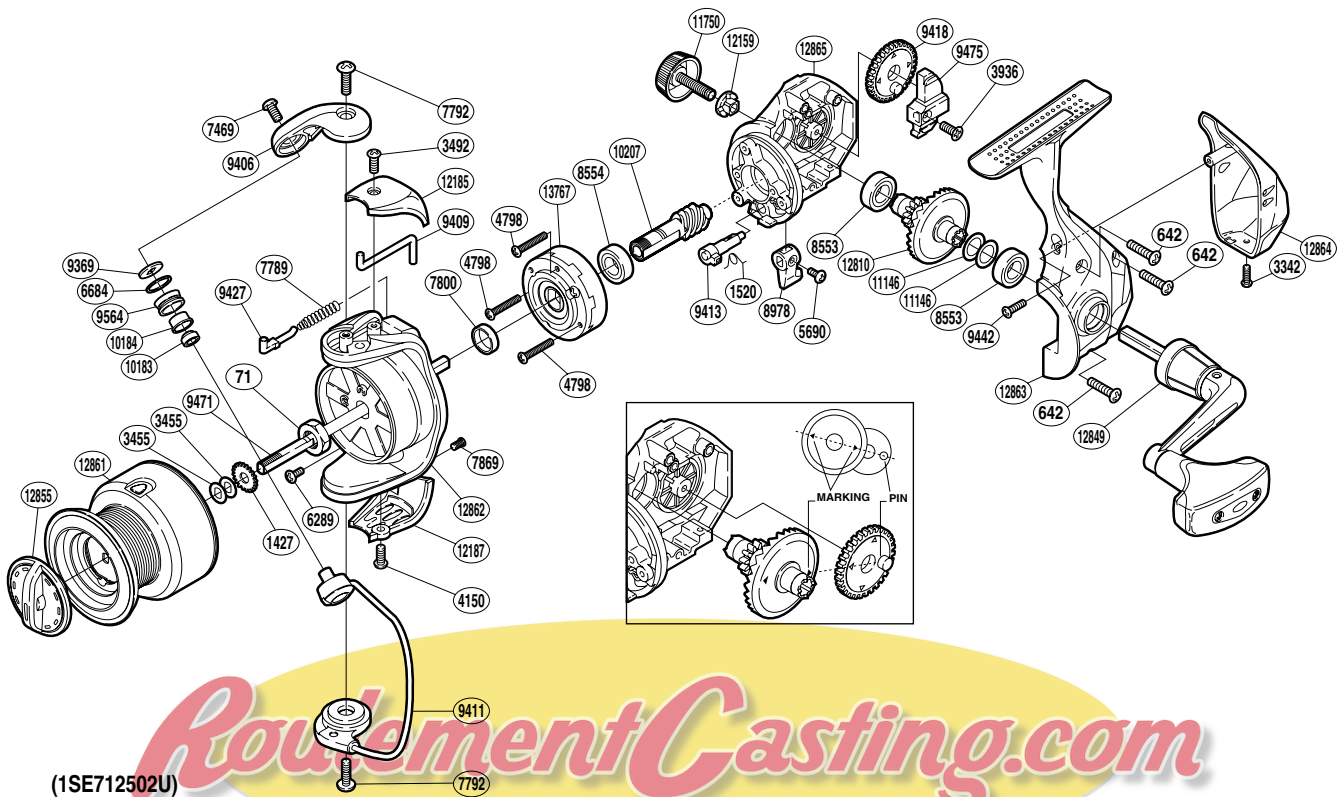

SHIMANO

Sonora

SON-2500FB

(1SE712502U)

Please note that the number of adjusting washers may not be the same as shown in the exploded views. (Adjustment will vary with each individual product.)

Part No.	Description	Part No.	Description	Part No.	Description
RD 0071	Rotor Nut	RD 7869	Screw	RD10207	Pinion Gear
RD 0642	Screw	RD 8553	Ball Bearing	RD11146	Washer
RD 1427	Spool Support	RD 8554	Ball Bearing	RD11750	Handle Screw Cap
RD 1520	Anti-Reverse Cam Spring	RD 8978	Anti-Reverse Lever	RD12159	Handle Screw Lock Washer
RD 3342	Screw	RD 9369	Line Roller Washer	RD12185	Bail Spring Cover
RD 3455	Spool Washer	RD 9406	Bail Arm	RD12187	Bail Hold Support Guard
RD 3492	Screw	RD 9409	Bail Trip Lever	RD12810	Drive Gear
RD 3936	Screw	RD 9411	Bail Assembly	RD12849	Handle Assembly
RD 4150	Screw	RD 9413	Anti-Reverse Cam	RD12855	Drag Knob
RD 4798	Screw	RD 9418	Oscillating Gear	RD12861	Spool Assembly
RD 5690	Screw	RD 9427	Bail Spring Guide	RD12862	Rotor
RD 6289	Screw	RD 9442	Screw	RD12863	Side Cover
RD 6684	Line Roller Spacer	RD 9471	Main Shaft	RD12864	Rear Protector
RD 7469	Screw	RD 9475	Oscillating Slider	RD12865	Body
RD 7789	Bail Spring	RD 9564	Line Roller	RD13767	Roller Clutch Assembly
RD 7792	Screw	RD10183	Ball Bearing		
RD 7800	Rotor Ring	RD10184	Line Roller Bushing		