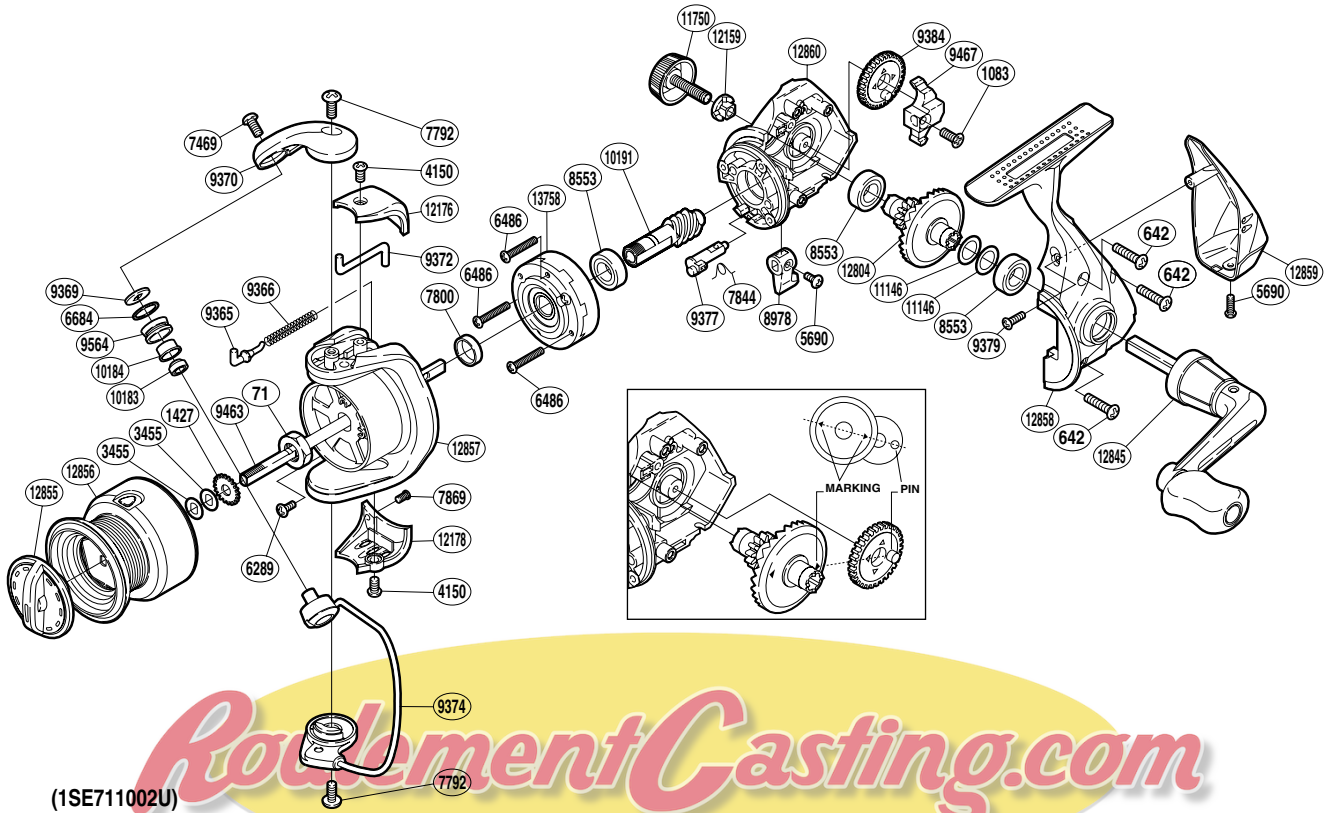

SHIMANO

Sonora

SON-1000FB

(1SE711002U)
Please note that the number of adjusting washers may not be the same as shown in the exploded views. (Adjustment will vary with each individual product.)

Part No.	Description	Part No.	Description	Part No.	Description
RD 0071	Rotor Nut	RD 8978	Anti-Reverse Lever	RD11146	Washer
RD 0642	Screw	RD 9365	Bail Spring Guide	RD11750	Handle Screw Cap
RD 1083	Screw	RD 9366	Bail Spring	RD12159	Handle Screw Lock Washer
RD 1427	Spool Support	RD 9369	Line Roller Washer	RD12176	Bail Spring Cover
RD 3455	Spool Washer	RD 9370	Bail Arm	RD12178	Bail Hold Support Guard
RD 4150	Screw	RD 9372	Bail Trip Lever	RD12804	Drive Gear
RD 5690	Screw	RD 9374	Bail Assembly	RD12845	Handle Assembly
RD 6289	Screw	RD 9377	Anti-Reverse Cam	RD12855	Drag Knob
RD 6486	Screw	RD 9379	Screw	RD12856	Spool Assembly
RD 6684	Line Roller Spacer	RD 9384	Oscillating Gear	RD12857	Rotor
RD 7469	Screw	RD 9463	Main Shaft	RD12858	Side Cover
RD 7792	Screw	RD 9467	Oscillating Slider	RD12859	Rear Protector
RD 7800	Rotor Ring	RD 9564	Line Roller	RD12860	Body
RD 7844	Anti-Reverse Cam Spring	RD10183	Ball Bearing	RD13758	Roller Clutch Assembly
RD 7869	Screw	RD10184	Line Roller Bushing		
RD 8553	Ball Bearing	RD10191	Pinion Gear		