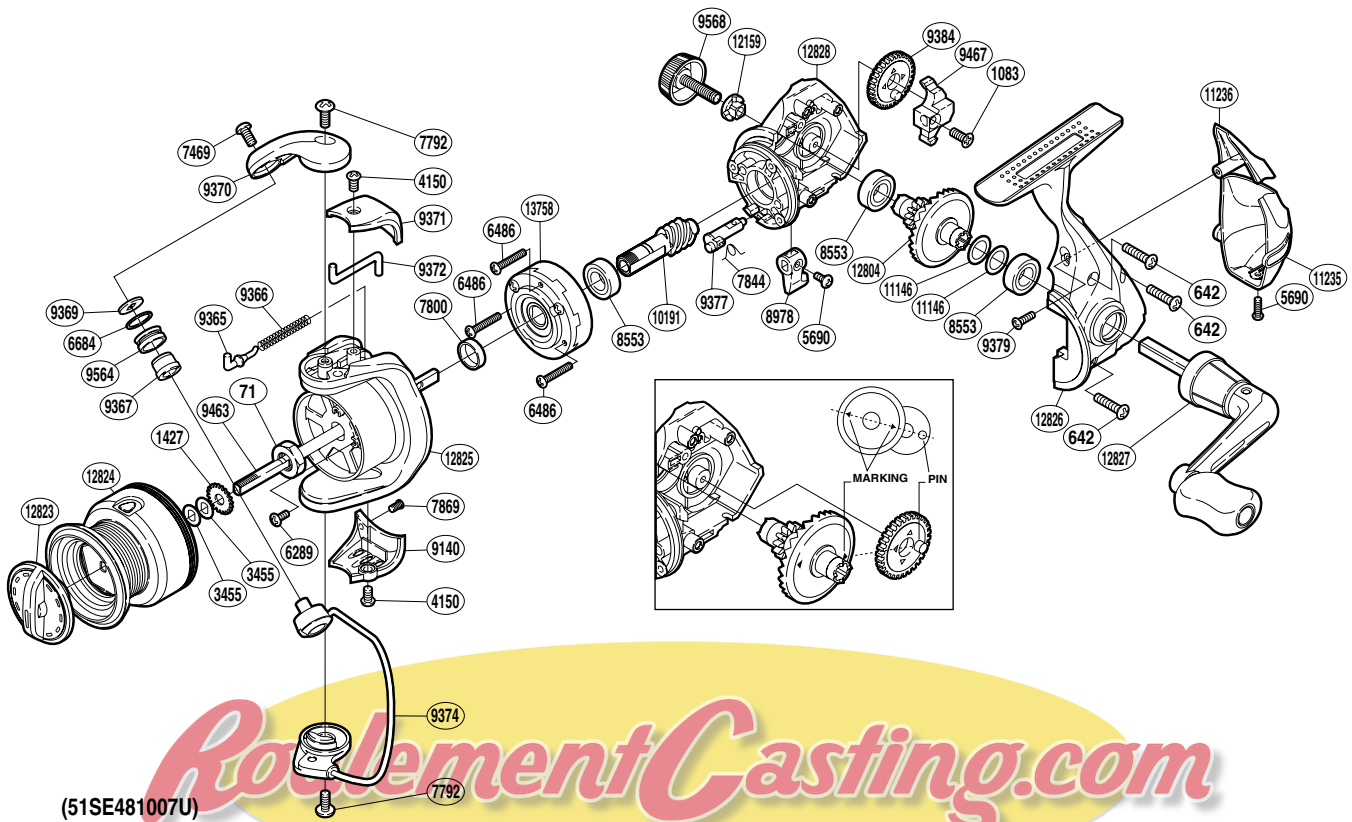

SHIMANO

SOLSTACE

SO-1000FI

(51SE481007U)

Please note that the number of adjusting washers may not be the same as shown in the exploded views. (Adjustment will vary with each individual product.)

Part No.	Description	Part No.	Description	Part No.	Description
RD 0071	Rotor Nut	RD 8978	Anti-Reverse Lever	RD 9568	Handle Screw Cap
RD 0642	Screw	RD 9140	Bail Hold Support Guard	RD10191	Pinion Gear
RD 1083	Screw	RD 9365	Bail Spring Guide	RD11146	Washer
RD 1427	Spool Support	RD 9366	Bail Spring	RD11235	Rear Protector B
RD 3455	Spool Washer	RD 9367	Line Roller Bushing	RD11236	Rear Protector A
RD 4150	Screw	RD 9369	Line Roller Washer	RD12159	Handle Screw Lock Washer
RD 5690	Screw	RD 9370	Bail Arm	RD12804	Drive Gear
RD 6289	Screw	RD 9371	Bail Spring Cover	RD12823	Drag Knob
RD 6486	Screw	RD 9372	Bail Trip Lever	RD12824	Spool Assembly
RD 6684	Line Roller Spacer	RD 9374	Bail Assembly	RD12825	Rotor
RD 7469	Screw	RD 9377	Anti-Reverse Cam	RD12826	Side Cover
RD 7792	Screw	RD 9379	Screw	RD12827	Handle Assembly
RD 7800	Rotor Ring	RD 9384	Oscillating Gear	RD12828	Body
RD 7844	Anti-Reverse Cam Spring	RD 9463	Main Shaft	RD13758	Roller Clutch Assembly
RD 7869	Screw	RD 9467	Oscillating Slider		
RD 8553	Ball Bearing	RD 9564	Line Roller		