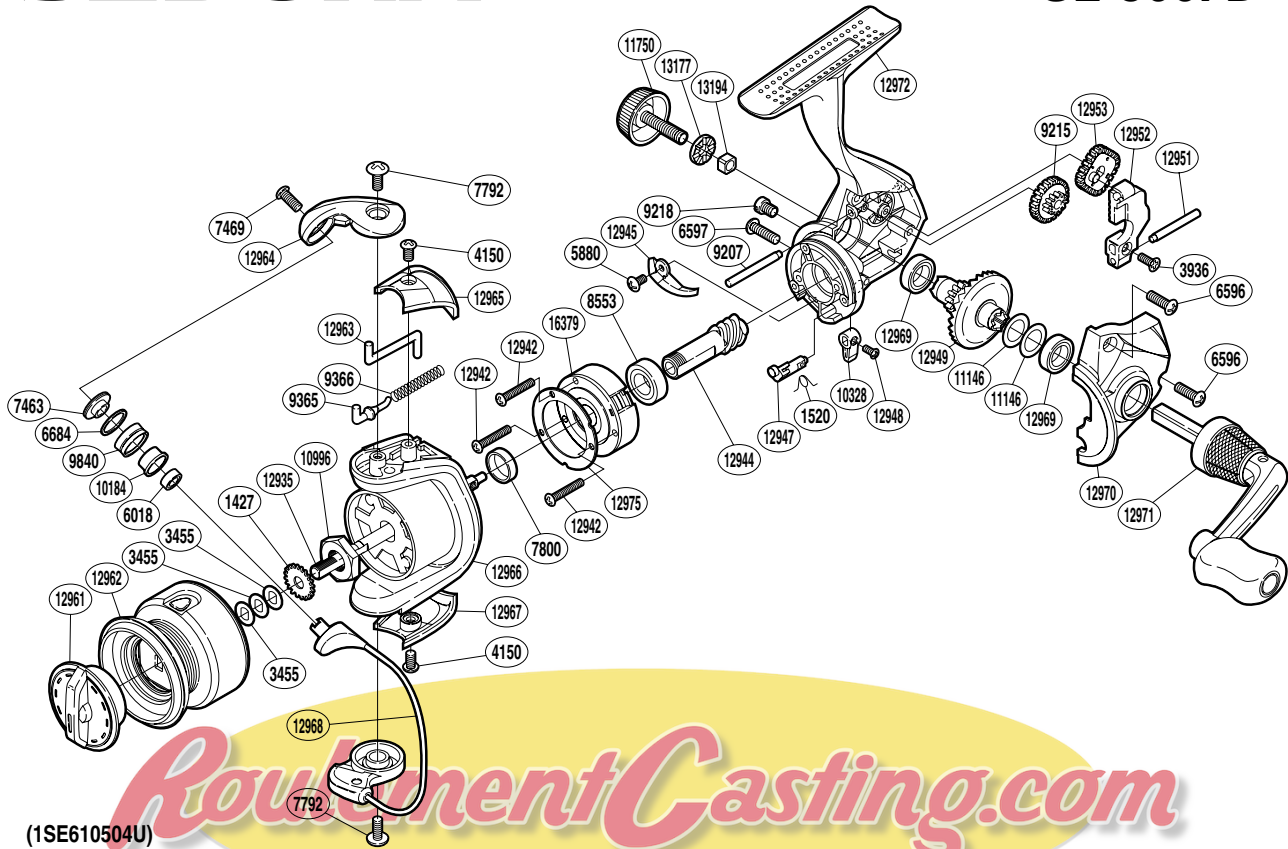

SHIMANO

SEDONA

SE-500FD

(1SE610504U)

Please note that the number of adjusting washers may not be the same as shown in the exploded views. (Adjustment will vary with each individual product.)

Part No.	Description	Part No.	Description	Part No.	Description
RD 1427	Spool Support	RD 9365	Bail Spring Guide	RD12961	Drag Knob
RD 1520	Anti-Reverse Cam Spring	RD 9366	Bail Spring	RD12962	Spool Assembly
RD 3455	Spool Washer	RD 9840	Line Roller	RD12963	Bail Trip Lever
RD 3936	Screw	RD10184	Line Roller Bushing	RD12964	Bail Arm
RD 4150	Screw	RD10328	Anti-Reverse Lever	RD12965	Bail Spring Cover
RD 5880	Screw	RD10996	Rotor Nut	RD12966	Rotor
RD 6018	Ball Bearing	RD11146	Washer	RD12967	Bail Hold Support Guard
RD 6596	Screw	RD11750	Handle Screw Cap	RD12968	Bail Assembly
RD 6597	Screw	RD12935	Main Shaft	RD12969	Ball Bearing
RD 6684	Line Roller Spacer	RD12942	Screw	RD12970	Side Cover
RD 7463	Line Roller Washer	RD12944	Pinion Gear	RD12971	Handle Assembly
RD 7469	Screw	RD12945	Bail Trip Strike	RD12972	Body
RD 7792	Screw	RD12947	Anti-Reverse Cam	RD12975	Roller Clutch Reinforce
RD 7800	Rotor Ring	RD12948	Screw	RD13177	Handle Screw Cap Spacer
RD 8553	Ball Bearing	RD12949	Drive Gear	RD13194	Handle Screw Lock
RD 9207	Oscillating Guide A	RD12951	Oscillating Guide B	RD16379	Roller Clutch Assembly
RD 9215	Idle Gear	RD12952	Oscillating Slider		
RD 9218	Oil Cap	RD12953	Oscillating Gear		