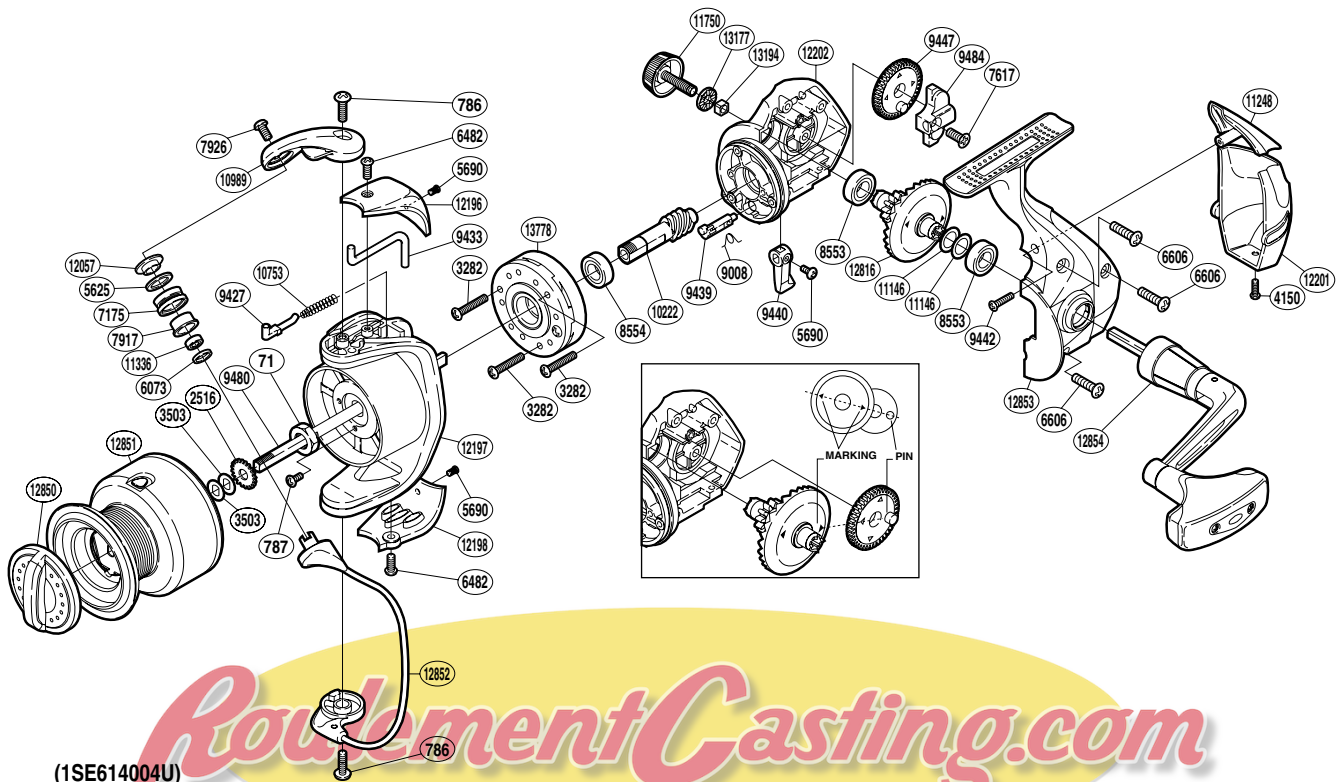

# SHIMANO

## SEDONA

### SE-4000FD

Part No.	Description	Part No.	Description	Part No.	Description
RD 0071	Rotor Nut	RD 8554	Ball Bearing	RD12057	Line Roller Washer
RD 0786	Screw	RD 9008	Anti-Reverse Cam Spring	RD12196	Bail Spring Cover
RD 0787	Screw	RD 9427	Bail Spring Guide	RD12197	Rotor
RD 2516	Spool Support	RD 9433	Bail Trip Lever	RD12198	Bail Hold Support Guard
RD 3282	Screw	RD 9439	Anti-Reverse Cam	RD12201	Rear Protector B
RD 3503	Spool Washer	RD 9440	Anti-Reverse Lever	RD12202	Body
RD 4150	Screw	RD 9442	Screw	RD12816	Drive Gear
RD 5625	Line Roller Spacer	RD 9447	Oscillating Gear	RD12850	Drag Knob
RD 5690	Screw	RD 9480	Main Shaft	RD12851	Spool Assembly
RD 6073	Bearing Spacer	RD 9484	Oscillating Slider	RD12852	Bail Assembly
RD 6482	Screw	RD10222	Pinion Gear	RD12853	Side Cover
RD 6606	Screw	RD10753	Bail Spring	RD12854	Handle Assembly
RD 7175	Line Roller	RD10989	Bail Arm	RD13177	Handle Screw Cap Spacer
RD 7617	Screw	RD11146	Washer	RD13194	Handle Screw Lock
RD 7917	Line Roller Bushing	RD11248	Rear Protector A	RD13778	Roller Clutch Assembly
RD 7926	Screw	RD11336	Ball Bearing		
RD 8553	Ball Bearing	RD11750	Handle Screw Cap		