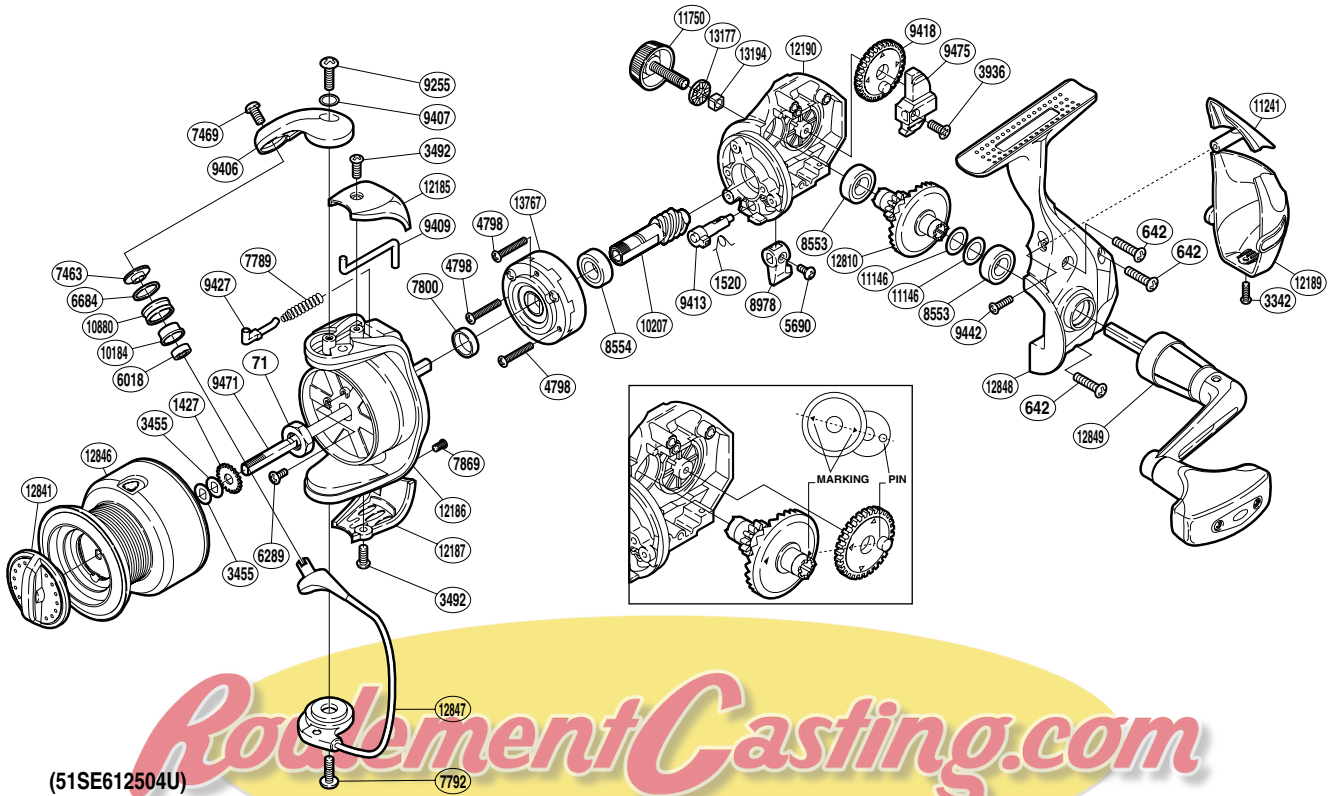

SHIMANO

SEDONA

SE-2500FD

Part No.	Description	Part No.	Description	Part No.	Description
RD 0071	Rotor Nut	RD 7869	Screw	RD11241	Rear Protector A
RD 0642	Screw	RD 8553	Ball Bearing	RD11750	Handle Screw Cap
RD 1427	Spool Support	RD 8554	Ball Bearing	RD12185	Bail Spring Cover
RD 1520	Anti-Reverse Cam Spring	RD 8978	Anti-Reverse Lever	RD12186	Rotor
RD 3342	Screw	RD 9255	Screw	RD12187	Bail Hold Support Guard
RD 3455	Spool Washer	RD 9406	Bail Arm	RD12189	Rear Protector B
RD 3492	Screw	RD 9407	Washer	RD12190	Body
RD 3936	Screw	RD 9409	Bail Trip Lever	RD12810	Drive Gear
RD 4798	Screw	RD 9413	Anti-Reverse Cam	RD12841	Drag Knob
RD 5690	Screw	RD 9418	Oscillating Gear	RD12846	Spool Assembly
RD 6018	Ball Bearing	RD 9427	Bail Spring Guide	RD12847	Bail Assembly
RD 6289	Screw	RD 9442	Screw	RD12848	Side Cover
RD 6684	Line Roller Spacer	RD 9471	Main Shaft	RD12849	Handle Assembly
RD 7463	Line Roller Washer	RD 9475	Oscillating Slider	RD13177	Handle Screw Cap Spacer
RD 7469	Screw	RD10184	Line Roller Bushing	RD13194	Handle Screw Lock
RD 7789	Bail Spring	RD10207	Pinion Gear	RD13767	Roller Clutch Assembly
RD 7792	Screw	RD10880	Line Roller		
RD 7800	Rotor Ring	RD11146	Washer		