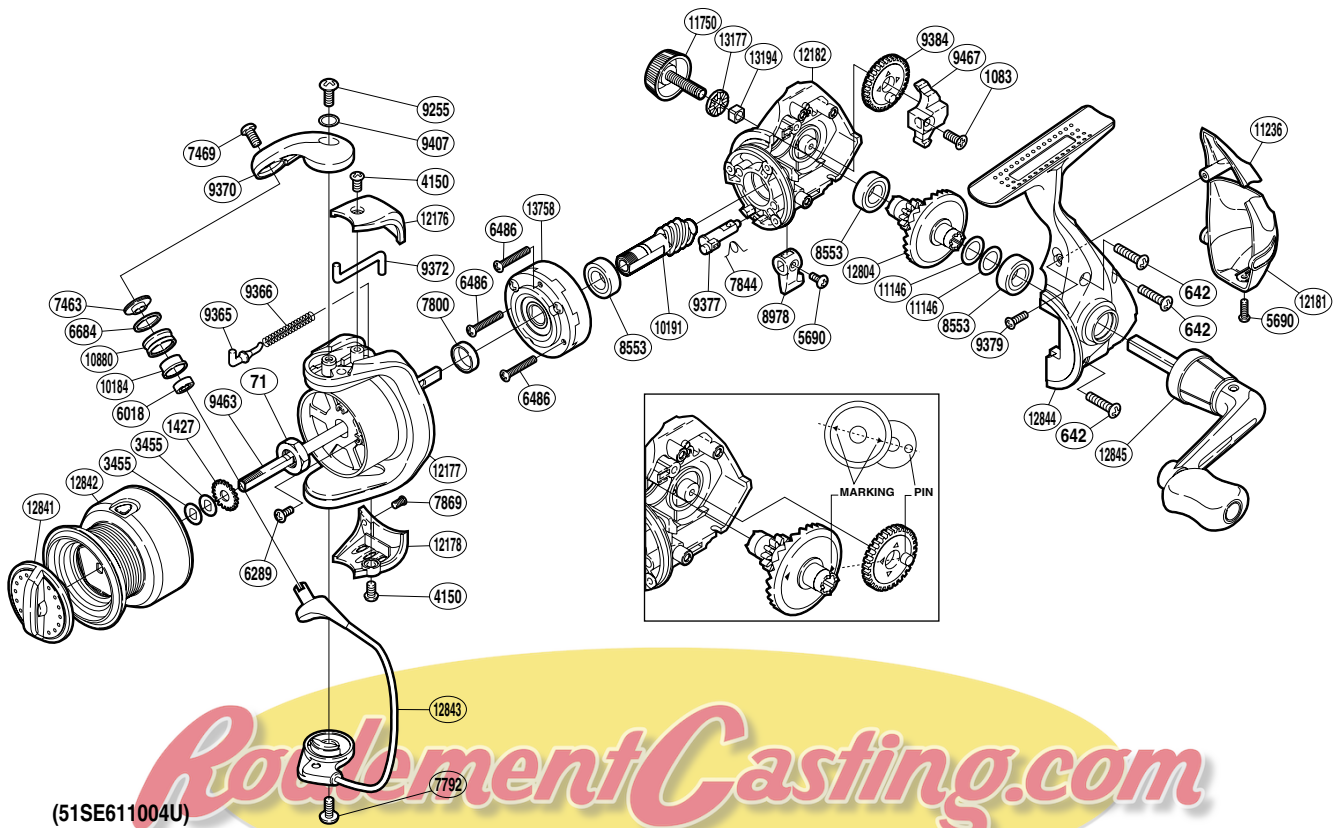

SHIMANO

SEDONA

SE-1000FD

(51SE611004U)

Please note that the number of adjusting washers may not be the same as shown in the exploded views. (Adjustment will vary with each individual product.)

Part No.	Description	Part No.	Description	Part No.	Description
RD 0071	Rotor Nut	RD 8553	Ball Bearing	RD11236	Rear Protector A
RD 0642	Screw	RD 8978	Anti-Reverse Lever	RD11750	Handle Screw Cap
RD 1083	Screw	RD 9255	Screw	RD12176	Bail Spring Cover
RD 1427	Spool Support	RD 9365	Bail Spring Guide	RD12177	Rotor
RD 3455	Spool Washer	RD 9366	Bail Spring	RD12178	Bail Hold Support Guard
RD 4150	Screw	RD 9370	Bail Arm	RD12181	Rear Protector B
RD 5690	Screw	RD 9372	Bail Trip Lever	RD12182	Body
RD 6018	Ball Bearing	RD 9377	Anti-Reverse Cam	RD12804	Drive Gear
RD 6289	Screw	RD 9379	Screw	RD12841	Drag Knob
RD 6486	Screw	RD 9384	Oscillating Gear	RD12842	Spool Assembly
RD 6684	Line Roller Spacer	RD 9407	Washer	RD12843	Bail Assembly
RD 7463	Line Roller Washer	RD 9463	Main Shaft	RD12844	Side Cover
RD 7469	Screw	RD 9467	Oscillating Slider	RD12845	Handle Assembly
RD 7792	Screw	RD10184	Line Roller Bushing	RD13177	Handle Screw Cap Spacer
RD 7800	Rotor Ring	RD10191	Pinion Gear	RD13194	Handle Screw Lock
RD 7844	Anti-Reverse Cam Spring	RD10880	Line Roller	RD13758	Roller Clutch Assembly
RD 7869	Screw	RD11146	Washer		