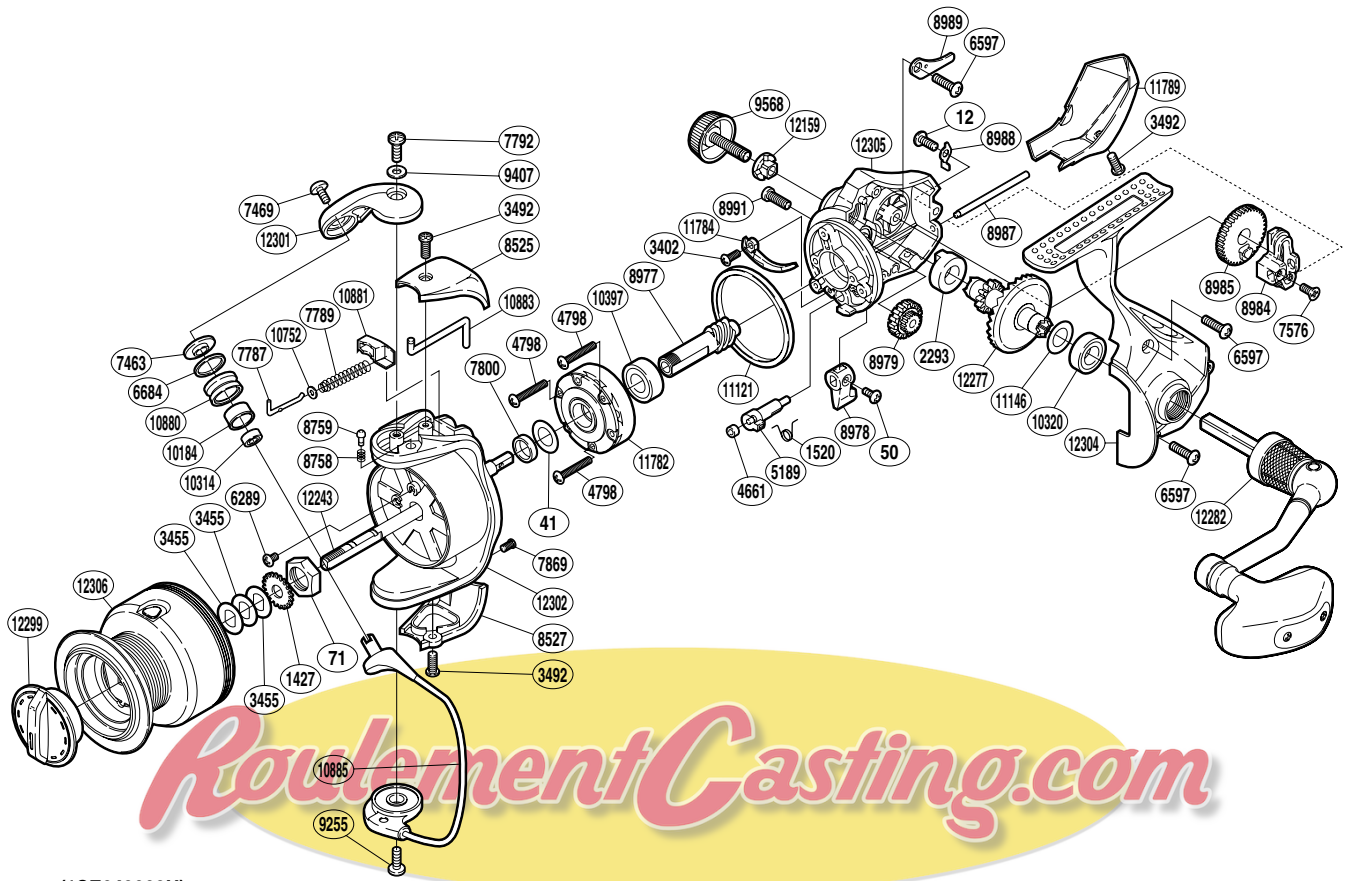

SHIMANO

SAHARA S A-RB

SH-3000FD

(1SE643003U)

Part No.	Description	Part No.	Description	Part No.	Description
RD 0012	Screw	RD 7800	Rotor Ring	RD10752	Spring Guide A Support
RD 0041	Washer	RD 7869	Screw	RD10880	Line Roller
RD 0050	Screw	RD 8525	Bail Spring Cover	RD10881	Bail Spring Seat
RD 0071	Rotor Nut	RD 8527	Bail Hold Support Guard	RD10883	Bail Trip Lever
RD 1427	Spool Support	RD 8758	Click Spring	RD10885	Bail Assembly
RD 1520	Anti-Reverse Cam Spring	RD 8759	Click Pin	RD11121	Friction Ring
RD 2293	Drive Gear Bushing	RD 8977	Pinion Gear	RD11146	Washer
RD 3402	Screw	RD 8978	Anti-Reverse Lever	RD11782	Roller Clutch Assembly
RD 3455	Spool Washer	RD 8979	Idle Gear	RD11784	Bail Trip Strike
RD 3492	Screw	RD 8984	Oscillating Slider	RD11789	Rear Protector
RD 4661	Anti-Reverse Cam Ring	RD 8985	Oscillating Gear	RD12159	Handle Screw Lock Washer
RD 4798	Screw	RD 8987	Oscillating Guide	RD12243	Main Shaft
RD 5189	Anti-Reverse Cam	RD 8988	Oscillating Guide Retainer	RD12277	Drive Gear
RD 6289	Screw	RD 8989	Oscillating Guide Plate	RD12282	Handle Assembly
RD 6597	Screw	RD 8991	Oil Cap	RD12299	Drag Knob
RD 6684	Line Roller Spacer	RD 9255	Screw	RD12301	Bail Arm
RD 7463	Line Roller Washer	RD 9407	Washer	RD12302	Rotor
RD 7469	Screw	RD 9568	Handle Screw Cap	RD12304	Side Cover
RD 7576	Screw	RD10184	Line Roller Bushing	RD12305	Body
RD 7787	Bail Spring Guide A	RD10314	Ball Bearing	RD12306	Spool Assembly
RD 7789	Bail Spring	RD10320	Ball Bearing		
RD 7792	Screw	RD10397	Ball Bearing		