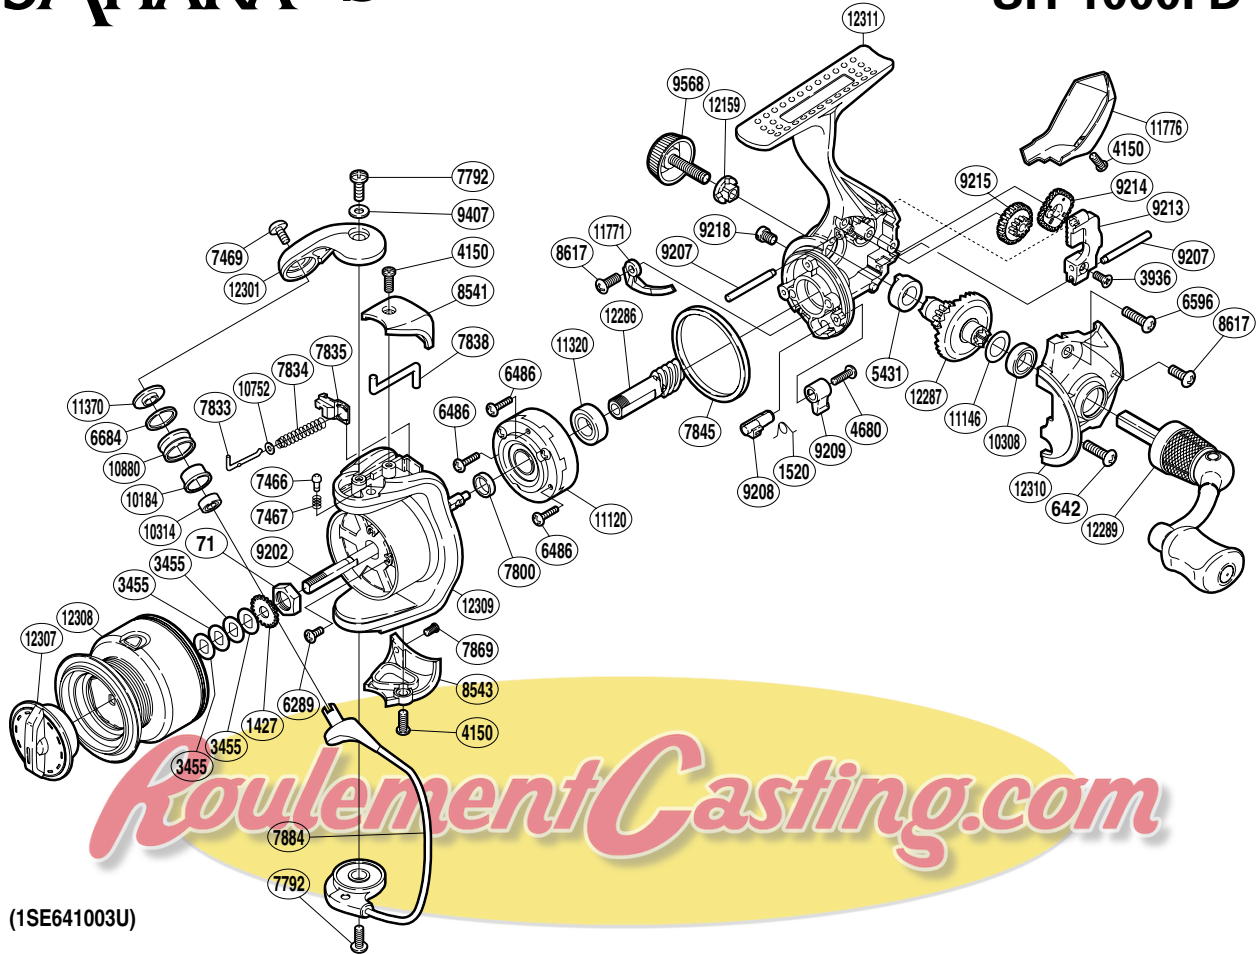

# SHIMANO

## SAHARA S A-RB

### SH-1000FD

(1SE641003U)

Part No.	Description	Part No.	Description	Part No.	Description
RD 0071	Rotor Nut	RD 7835	Bail Spring Seat	RD10314	Ball Bearing
RD 0642	Screw	RD 7838	Bail Trip Lever	RD10320	Ball Bearing
RD 1427	Spool Support	RD 7845	Friction Ring	RD10752	Spring Guide A Support
RD 1520	Anti-Reverse Cam Spring	RD 7869	Screw	RD10880	Line Roller
RD 3455	Spool Washer	RD 7884	Bail Assembly	RD11120	Roller Clutch Assembly
RD 3936	Screw	RD 8541	Bail Spring Cover	RD11146	Washer
RD 4150	Screw	RD 8543	Bail Hold Support Guard	RD11370	Line Roller Washer
RD 4680	Screw	RD 8617	Screw	RD11771	Bail Trip Strike
RD 5431	Drive Gear Bushing	RD 9202	Main Shaft	RD11776	Rear Protector
RD 6289	Screw	RD 9207	Oscillating Guide	RD12159	Handle Screw Lock Washer
RD 6486	Screw	RD 9208	Anti-Reverse Cam	RD12286	Pinion Gear
RD 6596	Screw	RD 9209	Anti-Reverse Lever	RD12287	Drive Gear
RD 6684	Line Roller Spacer	RD 9213	Oscillating Slider	RD12289	Handle Assembly
RD 7466	Click Pin	RD 9214	Oscillating Gear	RD12301	Bail Arm
RD 7467	Click Spring	RD 9215	Idle Gear	RD12307	Drag Knob
RD 7469	Screw	RD 9218	Oil Cap	RD12308	Spool Assembly
RD 7792	Screw	RD 9407	Washer	RD12309	Rotor
RD 7800	Rotor Ring	RD 9568	Handle Screw Cap	RD12310	Side Cover
RD 7833	Bail Spring Guide A	RD10184	Line Roller Bushing	RD12311	Body
RD 7834	Bail Spring	RD10308	Ball Bearing		