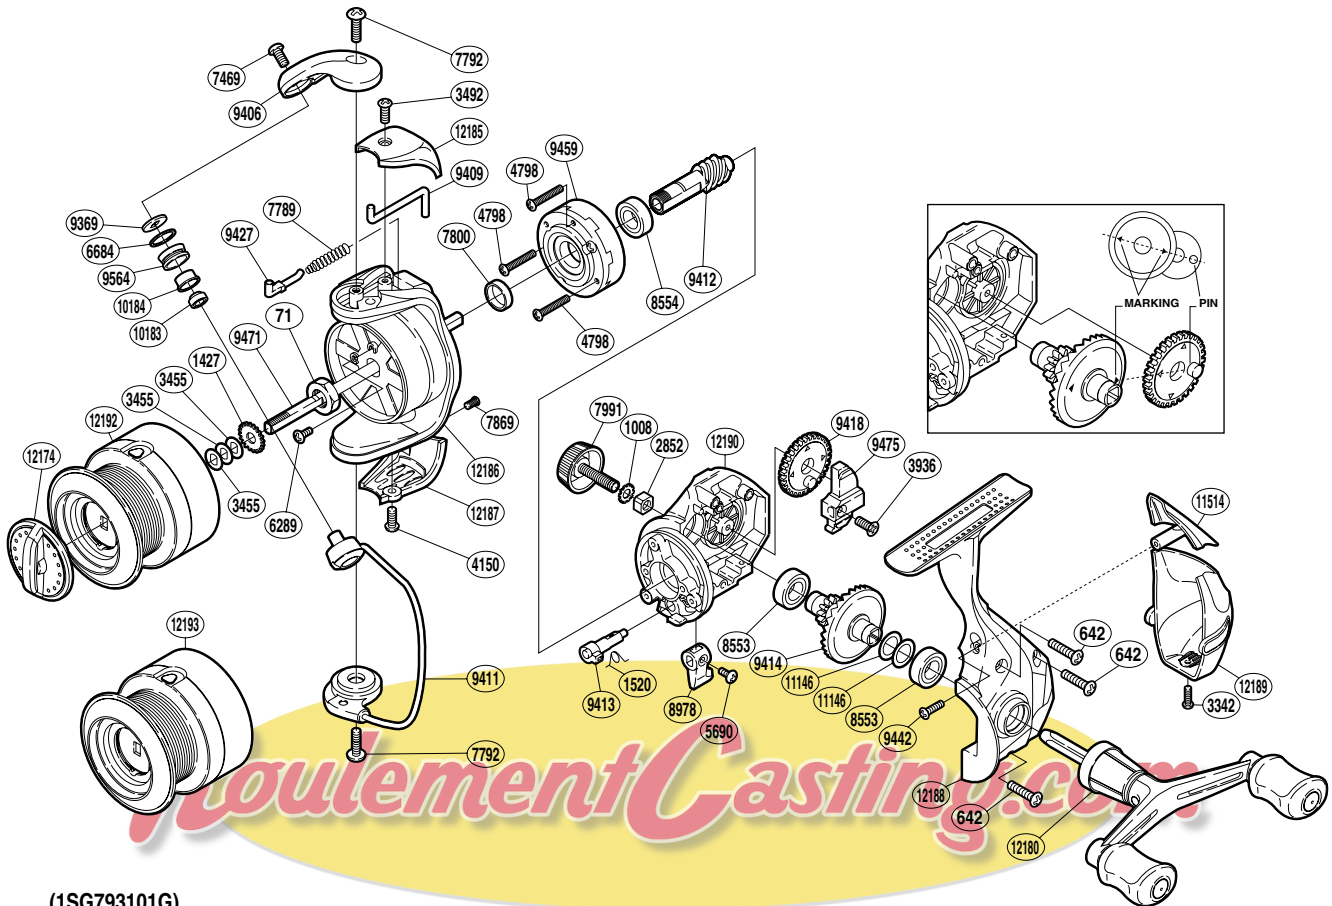

SHIMANO

EXAGE

EXG-3000SFB

(1SG793101G)

Part No.	Description	Part No.	Description	Part No.	Description
RD 0071	Rotor Nut	RD 7800	Rotor Ring	RD 9475	Oscillating Slider
RD 0642	Screw	RD 7869	Screw	RD 9564	Line Roller
RD 1008	Handle Lock Washer	RD 7991	Handle Screw Cap	RD10183	Ball Bearing
RD 1427	Spool Support	RD 8553	Ball Bearing	RD10184	Line Roller Bushing
RD 1520	Anti-Reverse Cam Spring	RD 8554	Ball Bearing	RD11146	Washer
RD 2852	Handle Screw Lock	RD 8978	Anti-Reverse Lever	RD11514	Rear Protector A
RD 3342	Screw	RD 9369	Line Roller Washer	RD12174	Drag Knob
RD 3455	Spool Washer	RD 9406	Bail Arm	RD12180	Double Paddle Handle Assembly
RD 3492	Screw	RD 9409	Bail Trip Lever	RD12185	Bail Spring Cover
RD 3936	Screw	RD 9411	Bail Assembly	RD12186	Rotor
RD 4150	Screw	RD 9412	Pinion Gear	RD12187	Bail Hold Support Guard
RD 4798	Screw	RD 9413	Anti-Reverse Cam	RD12188	Side Cover
RD 5690	Screw	RD 9414	Drive Gear	RD12189	Rear Protector B
RD 6289	Screw	RD 9418	Oscillating Gear	RD12190	Body
RD 6684	Line Roller Spacer	RD 9427	Bail Spring Guide	RD12192	Spool Assembly
RD 7469	Screw	RD 9442	Screw		
RD 7789	Bail Spring	RD 9459	Roller Clutch Assembly		
RD 7792	Screw	RD 9471	Main Shaft	RD12193	Spare Spool Assembly