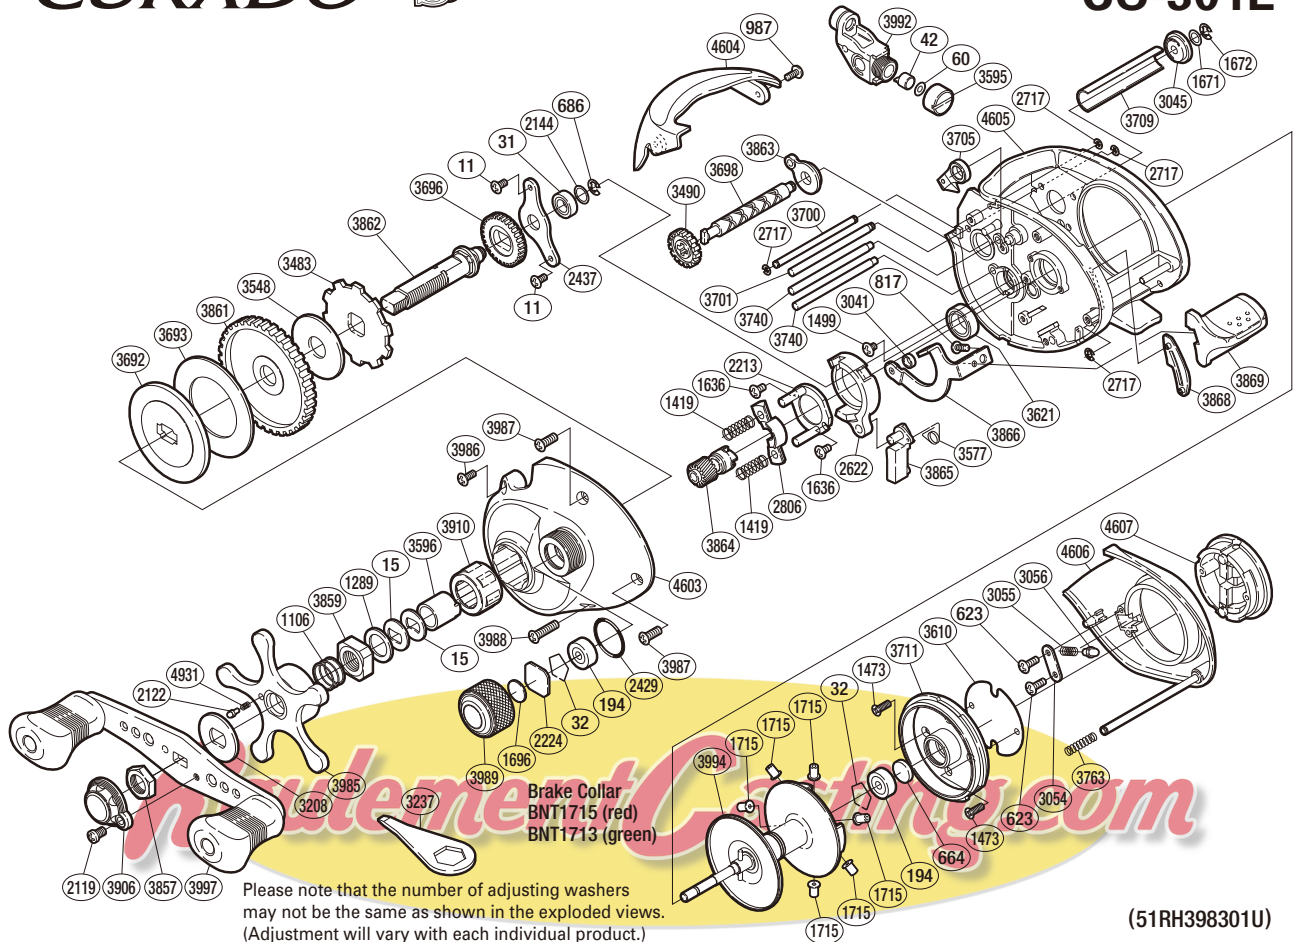

# SHIMANO

## CU-301E

Part No.	Description	Part No.	Description	Part No.	Description
BNT0011	Screw	BNT2622	Clutch Cam	BNT3859	Star Drag Nut
BNT0015	Drag Spring Washer	BNT2717	E Lock	BNT3861	Drive Gear
BNT0031	Ball Bearing	BNT2806	Yoke	BNT3862	Drive Shaft
BNT0032	Bearing Retainer	BNT3041	Clutch Plate Shaft Support	BNT3863	Worm Bushing A
BNT0042	Line Guide Pawl	BNT3045	Worm Bushing B	BNT3864	Pinion Gear
BNT0060	Spacer	BNT3054	Click Pin Retainer	BNT3865	Clutch Pawl
BNT0194	Ball Bearing	BNT3055	Click Spring	BNT3866	Clutch Plate
BNT0623	Screw	BNT3056	Click Pin	BNT3868	Clutch Bar Guide B
BNT0664	Spacer B	BNT3208	Star Drag Click Plate	BNT3869	Quick-Fire II Clutch Bar
BNT0686	E Lock	BNT3483	Anti-Reverse Ratchet	BNT3906	Handle Retainer
BNT0817	Screw	BNT3490	Idle Gear	BNT3910	Roller Clutch Bearing
BNT0987	Screw	BNT3548	Drag Washer	BNT3985	Star Drag
BNT1106	Star Drag Spring	BNT3577	Clutch Pawl Spring	BNT3986	Screw
BNT1289	Star Drag Spacer	BNT3595	Pawl Cap	BNT3987	Screw
BNT1419	Yoke Spring	BNT3596	Roller Clutch Inner Tube	BNT3988	Screw
BNT1473	Screw	BNT3610	Brake Case Spacer	BNT3989	Cast Control Cap
BNT1499	Screw	BNT3621	Ball Bearing	BNT3992	Line Guide
BNT1636	Screw	BNT3692	Key Washer	BNT3994	Spool Assembly
BNT1671	Washer	BNT3693	Drag Washer	BNT3997	Handle Assembly
BNT1672	E Lock	BNT3696	Idle Gear	BNT4603	Left Side Plate
BNT1696	Cast Control Spacer	BNT3698	Worm Shaft	BNT4604	Thumb Rest
BNT1715	Brake Collar (red)	BNT3700	Line Guard	BNT4605	One-Piece Frame
BNT2119	Screw	BNT3701	Level Wind Guide	BNT4606	Right Side Plate
BNT2122	Click Pin	BNT3705	Anti-Reverse Pawl	BNT4607	Turnkey Dial
BNT2144	Washer	BNT3709	Level Wind Guard	BNT4931	Click Spring
BNT2213	Clutch Cam Retainer	BNT3711	Brake Case		
BNT2224	Spool Tension Spacer	BNT3740	Stabilizer Bar		
BNT2429	O Ring	BNT3763	Side Plate Spring	BNT1713	Brake Collar (green) (accessory)
BNT2437	Drive Shaft Retainer	BNT3857	Handle Nut	BNT3237	Wrench (accessory)