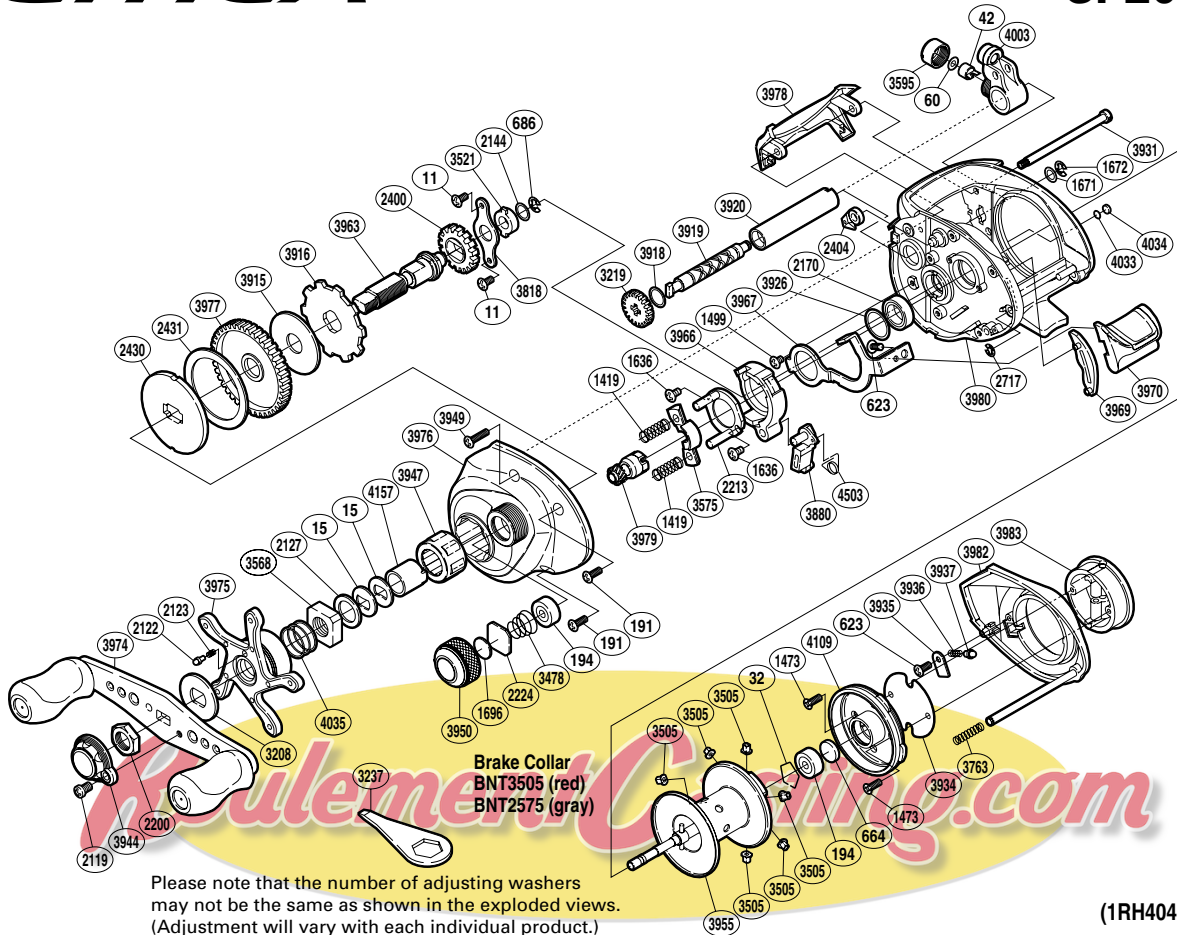

SHIMANO

CITICA

CI-201E

Please note that the number of adjusting washers may not be the same as shown in the exploded views. (Adjustment will vary with each individual product.)

(1RH404201U)

Part No.	Description	Part No.	Description	Part No.	Description
BNT0011	Screw	BNT2430	Key Washer	BNT3950	Cast Control Cap
BNT0015	Drag Spring Washer	BNT2431	Drag Washer	BNT3955	Spool Assembly
BNT0032	Bearing Retainer	BNT2717	E Lock	BNT3963	Drive Shaft
BNT0042	Line Guide Pawl	BNT3208	Star Drag Click Plate	BNT3966	Clutch Cam
BNT0060	Spacer	BNT3219	Idle Gear	BNT3967	Clutch Plate
BNT0191	Screw	BNT3478	Spool Tension Spring	BNT3969	Clutch Bar Guide
BNT0194	Ball Bearing	BNT3505	Brake Collar (red)	BNT3970	Quick-Fire II Clutch Bar
BNT0623	Screw	BNT3521	Drive Shaft Bushing	BNT3974	Handle Assembly
BNT0664	Spacer B	BNT3568	Star Drag Nut	BNT3975	Star Drag
BNT0686	E Lock	BNT3575	Yoke	BNT3976	Left Side Plate
BNT1419	Yoke Spring	BNT3595	Pawl Cap	BNT3977	Drive Gear
BNT1473	Screw	BNT3763	Side Plate Spring	BNT3978	Level Wind Protector
BNT1499	Screw	BNT3818	Drive Shaft Retainer	BNT3979	Pinion Gear
BNT1636	Screw	BNT3880	Clutch Pawl	BNT3980	One-Piece Frame
BNT1671	Washer	BNT3915	Drag Washer	BNT3982	Right Side Plate
BNT1672	E Lock	BNT3916	Anti-Reverse Ratchet	BNT3983	Turnkey Dial
BNT1696	Cast Control Spacer	BNT3918	Washer	BNT4003	Line Guide
BNT2119	Screw	BNT3919	Worm Shaft	BNT4033	Washer
BNT2122	Click Pin	BNT3920	Level Wind Guard	BNT4034	Anti-Thrust Washer
BNT2123	Click Spring	BNT3926	Washer	BNT4035	Star Drag Spring
BNT2127	Star Drag Spacer	BNT3931	Level Wind Guide	BNT4109	Brake Case
BNT2144	Washer	BNT3934	Brake Case Spacer	BNT4157	Roller Clutch Inner Tube
BNT2170	Ball Bearing	BNT3935	Brake Spring Retainer	BNT4503	Clutch Pawl Spring
BNT2200	Handle Nut	BNT3936	Click Spring		
BNT2213	Clutch Cam Retainer	BNT3937	Click Pin		
BNT2224	Spool Tension Spacer	BNT3944	Handle Retainer		
BNT2400	Idle Gear	BNT3947	Roller Clutch Bearing	BNT2575	Brake Collar (gray) (accessory)
BNT2404	Anti-Reverse Pawl	BNT3949	Screw	BNT3237	Wrench (accessory)