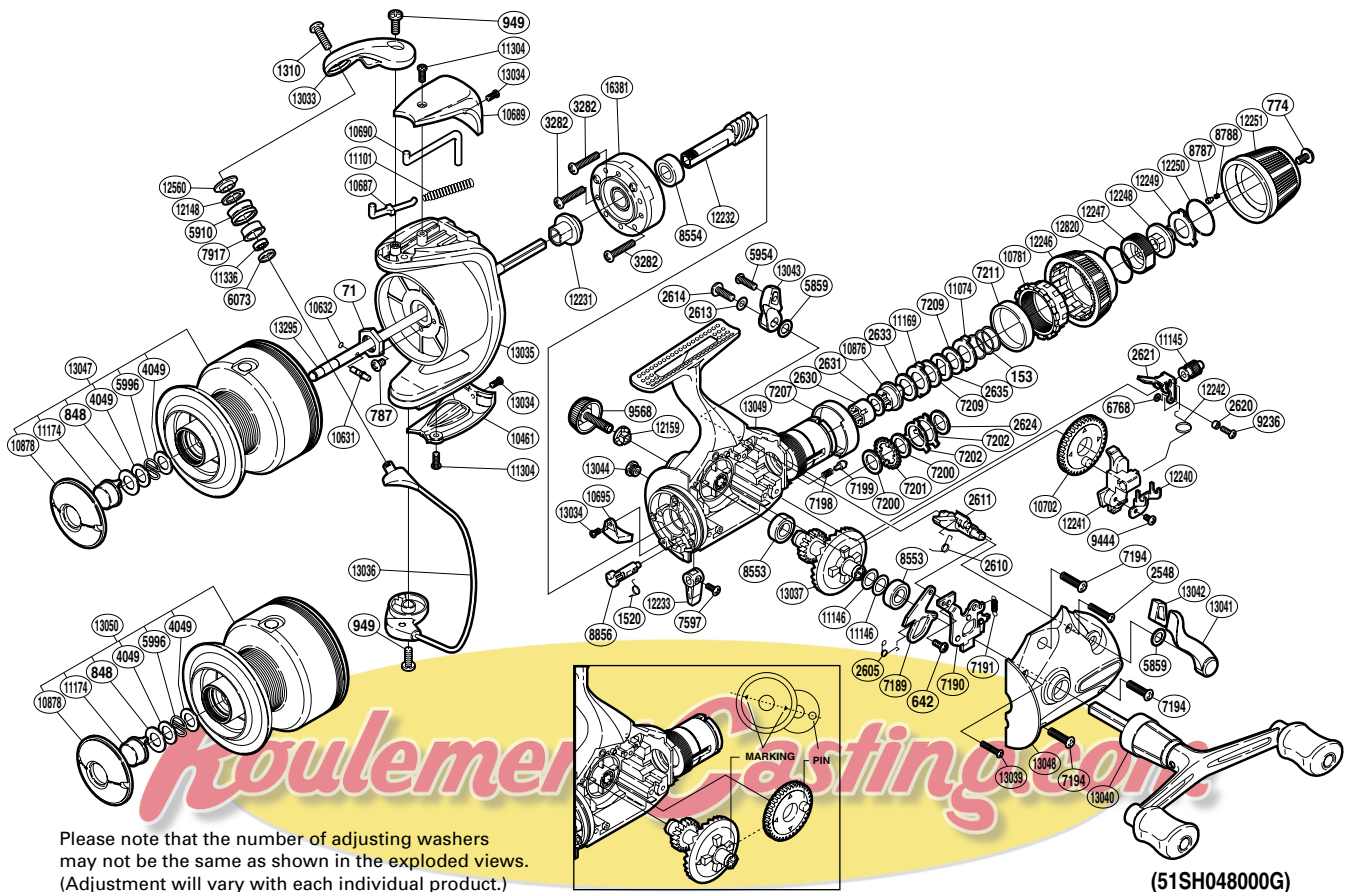

SHIMANO

BAITRUNNER XT

BTR-XT8000RA

Please note that the number of adjusting washers may not be the same as shown in the exploded views. (Adjustment will vary with each individual product.)

(51SH048000G)

Part No.	Description	Part No.	Description	Part No.	Description
RD 0071	Rotor Nut	RD 7199	Dial Click Shoe	RD11336	Ball Bearing
RD 0153	Drag Coil Spring	RD 7200	Drag Washer	RD12148	Line Roller Spacer
RD 0642	Screw	RD 7201	Click Gear	RD12159	Handle Screw Lock Washer
RD 0774	Screw	RD 7202	Eared Washer	RD12231	Rotor Spacer
RD 0787	Screw	RD 7207	Dial Spacer	RD12232	Pinion Gear
RD 0848	Washer	RD 7209	Drag Washer	RD12233	Anti-Reverse Lever
RD 0949	Screw	RD 7211	Dial Washer	RD12240	Oscillating Slider Retainer
RD 1310	Screw	RD 7597	Screw	RD12241	Oscillating Slider
RD 1520	Anti-Reverse Cam Spring	RD 7917	Line Roller Bushing	RD12242	Clutch Shaft Spring
RD 2548	Screw	RD 8553	Ball Bearing	RD12246	BaitRunner Tension Dial
RD 2605	Clutch Pawl Spring	RD 8554	Ball Bearing	RD12247	Pressure Screw B
RD 2610	Clutch Spring	RD 8787	Click Pin	RD12248	Pressure Screw A
RD 2611	BaitRunner Lever Shaft	RD 8788	Click Spring	RD12249	Click Plate
RD 2613	Lock Washer	RD 8856	Anti-Reverse Cam	RD12250	Click Plate Retainer
RD 2614	Screw	RD 9236	Screw	RD12251	Drag Programmer
RD 2620	Screw Collar	RD 9444	Screw	RD12560	Line Roller Washer
RD 2621	BaitRunner Clutch	RD 9568	Handle Screw Cap	RD12820	BaitRunner Tension Dial Retainer
RD 2624	Drag Washer	RD10461	Rotor Side Cover	RD13033	Bail Arm
RD 2630	Free Spool Tension Shaft	RD10631	Main Shaft Pin	RD13034	Screw
RD 2631	Drag Washer	RD10632	O Ring	RD13035	Rotor
RD 2633	Drag Washer	RD10687	Bail Spring Guide A	RD13036	Bail Assembly
RD 2635	Key Washer	RD10689	Bail Spring Cover	RD13037	Drive Gear
RD 3282	Screw	RD10690	Bail Trip Lever	RD13039	Screw
RD 4049	Washer	RD10695	Bail Trip Strike	RD13040	Double Paddle Handle Assembly
RD 5859	Spacer	RD10702	Oscillating Gear	RD13041	BaitRunner Lever Arm L
RD 5910	Line Roller	RD10781	BaitRunner Tension Screw	RD13042	BaitRunner Lever Bridge
RD 5954	Screw	RD10876	Drag Shaft	RD13043	BaitRunner Lever Arm R
RD 5996	Locking Spring	RD10878	Push Button Collar	RD13044	Oil Cap
RD 6073	Bearing Spacer	RD11074	Eared Washer	RD13047	Spool Assembly
RD 6768	Spacer	RD11101	Bail Spring	RD13048	Side Cover
RD 7189	Clutch Pawl	RD11145	Clutch Shaft	RD13049	Body
RD 7190	Clutch Plate Assembly	RD11146	Washer	RD13295	Main Shaft
RD 7191	BaitRunner Click Spring	RD11169	Eared Washer	RD16381	Roller Clutch Assembly
RD 7194	Screw	RD11174	Push Button		
RD 7198	Dial Click Spring	RD11304	Screw	RD13050	Spare Spool Assembly