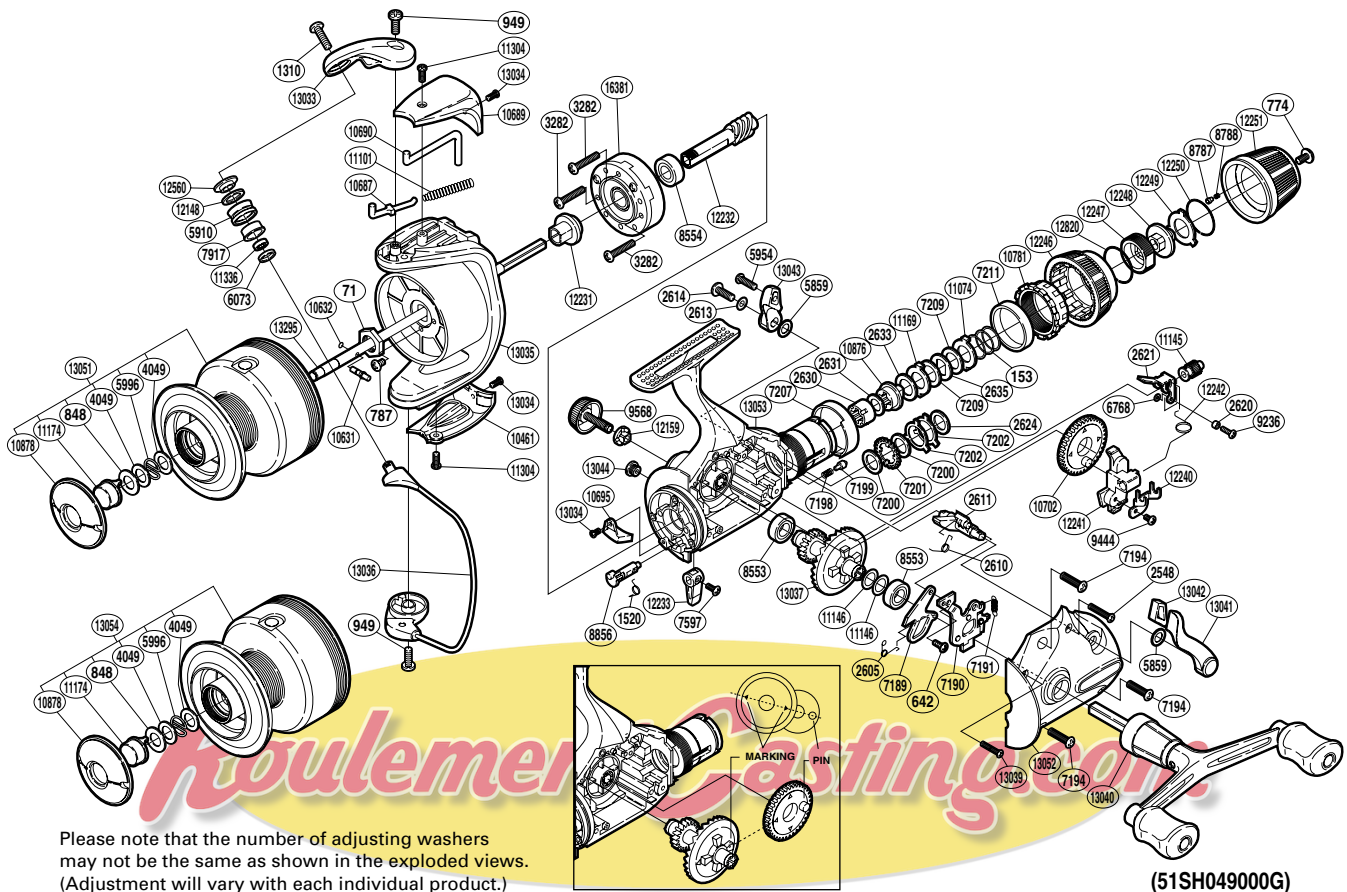

## BTR-XT10000RA

Part No.	Description	Part No.	Description	Part No.	Description
RD 0071	Rotor Nut	RD 7199	Dial Click Shoe	RD11336	Ball Bearing
RD 0153	Drag Coil Spring	RD 7200	Drag Washer	RD12148	Line Roller Spacer
RD 0642	Screw	RD 7201	Click Gear	RD12159	Handle Screw Lock Washer
RD 0774	Screw	RD 7202	Eared Washer	RD12231	Rotor Spacer
RD 0787	Screw	RD 7207	Dial Spacer	RD12232	Pinion Gear
RD 0848	Washer	RD 7209	Drag Washer	RD12233	Anti-Reverse Lever
RD 0949	Screw	RD 7211	Dial Washer	RD12240	Oscillating Slider Retainer
RD 1310	Screw	RD 7597	Screw	RD12241	Oscillating Slider
RD 1520	Anti-Reverse Cam Spring	RD 7917	Line Roller Bushing	RD12242	Clutch Shaft Spring
RD 2548	Screw	RD 8553	Ball Bearing	RD12246	BaitRunner Tension Dial
RD 2605	Clutch Pawl Spring	RD 8554	Ball Bearing	RD12247	Pressure Screw B
RD 2610	Clutch Spring	RD 8787	Click Pin	RD12248	Pressure Screw A
RD 2611	BaitRunner Lever Shaft	RD 8788	Click Spring	RD12249	Click Plate
RD 2613	Lock Washer	RD 8856	Anti-Reverse Cam	RD12250	Click Plate Retainer
RD 2614	Screw	RD 9236	Screw	RD12251	Drag Programmer
RD 2620	Screw Collar	RD 9444	Screw	RD12560	Line Roller Washer
RD 2621	BaitRunner Clutch	RD 9568	Handle Screw Cap	RD12820	BaitRunner Tension Dial Retainer
RD 2624	Drag Washer	RD10461	Rotor Side Cover	RD13033	Bail Arm
RD 2630	Free Spool Tension Shaft	RD10631	Main Shaft Pin	RD13034	Screw
RD 2631	Drag Washer	RD10632	O Ring	RD13035	Rotor
RD 2633	Drag Washer	RD10687	Bail Spring Guide A	RD13036	Bail Assembly
RD 2635	Key Washer	RD10689	Bail Spring Cover	RD13037	Drive Gear
RD 3282	Screw	RD10690	Bail Trip Lever	RD13039	Screw
RD 4049	Washer	RD10695	Bail Trip Strike	RD13040	Double Paddle Handle Assembly
RD 5859	Spacer	RD10702	Oscillating Gear	RD13041	BaitRunner Lever Arm L
RD 5910	Line Roller	RD10781	BaitRunner Tension Screw	RD13042	BaitRunner Lever Bridge
RD 5954	Screw	RD10876	Drag Shaft	RD13043	BaitRunner Lever Arm R
RD 5996	Locking Spring	RD10878	Push Button Collar	RD13044	Oil Cap
RD 6073	Bearing Spacer	RD11074	Eared Washer	RD13051	Spool Assembly
RD 6768	Spacer	RD11101	Bail Spring	RD13052	Side Cover
RD 7189	Clutch Pawl	RD11145	Clutch Shaft	RD13053	Body
RD 7190	Clutch Plate Assembly	RD11146	Washer	RD13295	Main Shaft
RD 7191	BaitRunner Click Spring	RD11169	Eared Washer	RD16381	Roller Clutch Assembly
RD 7194	Screw	RD11174	Push Button		
RD 7198	Dial Click Spring	RD11304	Screw	RD13054	Spare Spool Assembly