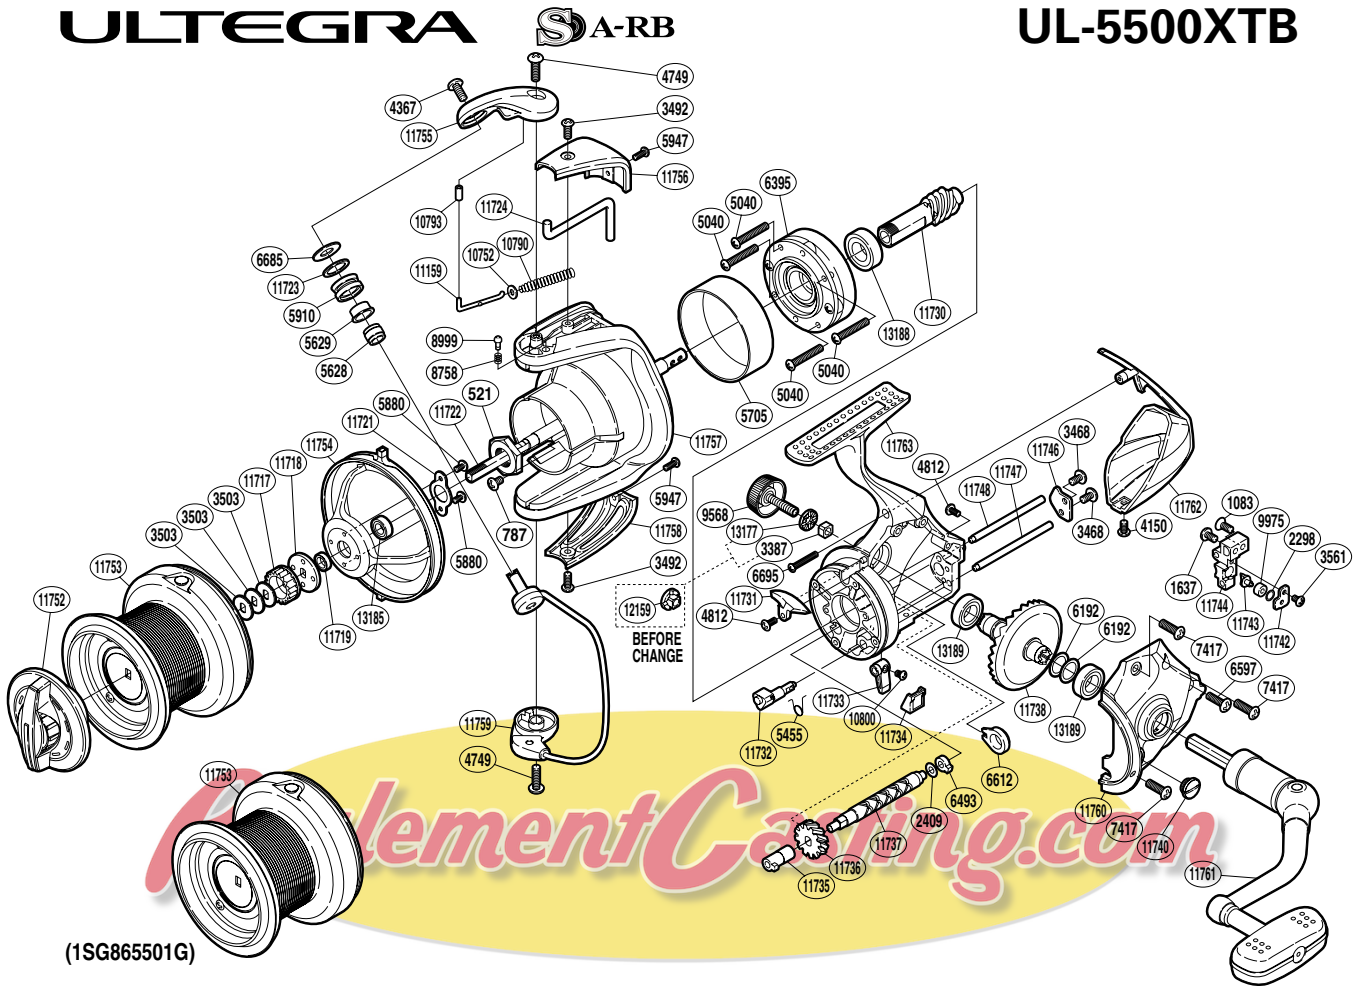

## ULTEGRA S A-RB

## UL-5500XTB

(1SG865501G)

Part No.	Description	Part No.	Description	Part No.	Description
RD 0521	Rotor Nut	RD 6612	Bushing	RD11737	Worm Shaft
RD 0787	Screw	RD 6685	Line Roller Washer	RD11738	Drive Gear
RD 1083	Screw	RD 6695	Screw	RD11740	Oil Cap
RD 1637	Screw	RD 7417	Screw	RD11742	Oscillating Pawl Retainer
RD 2298	Spacer	RD 8758	Click Spring	RD11743	Oscillating Pawl
RD 2409	Spacer	RD 8999	Click Pin	RD11744	Oscillating Slider
RD 3387	Handle Screw Lock	RD 9568	Handle Screw Cap	RD11746	Worm Shaft Retainer
RD 3468	Screw	RD 9975	Oscillating Slider Bushing	RD11747	Oscillating Guide B
RD 3492	Screw	RD10752	Bail Spring Guide A Support	RD11748	Oscillating Guide A
RD 3503	Spool Washer	RD10790	Bail Spring	RD11752	Drag Knob
RD 3561	Screw	RD10793	Bail Arm Collar	RD11753	Spool Assembly
RD 4150	Screw	RD10800	Screw	RD11754	Line Safety Guard
RD 4367	Screw	RD11159	Bail Spring Guide A	RD11755	Bail Arm
RD 4749	Screw	RD11171	Spool Support A	RD11756	Bail Spring Cover
RD 4812	Screw	RD11718	Spool Support B	RD11757	Rotor
RD 5040	Screw	RD11719	Line Safety Guard Washer	RD11758	Bail Hold Support Guard
RD 5455	Anti-Reverse Cam Spring	RD11721	Bearing Retainer	RD11759	Bail Assembly
RD 5628	Line Roller Collar	RD11722	Main Shaft	RD11760	Side Cover
RD 5629	Line Roller Bushing	RD11723	Line Roller Spacer	RD11761	Handle Assembly
RD 5705	Roller Clutch Ring	RD11724	Bail Trip Lever	RD11762	Rear Protector
RD 5880	Screw	RD11730	Pinion Gear	RD11763	Body
RD 5910	Line Roller	RD11731	Bail Trip Strike	RD13177	Handle Screw Cap Spacer
RD 5947	Screw	RD11732	Anti-Reverse Cam	RD13185	Ball Bearing
RD 6192	Washer	RD11733	Anti-Reverse Lever	RD13188	Ball Bearing
RD 6395	Roller Clutch Assembly	RD11734	Anti-Reverse Lever Cover	RD13189	Ball Bearing
RD 6493	Worm Bushing (rear)	RD11735	Worm Bushing (front)		
RD 6597	Screw	RD11736	Idle Gear	RD12159	Handle Screw Lock Washer (before change)