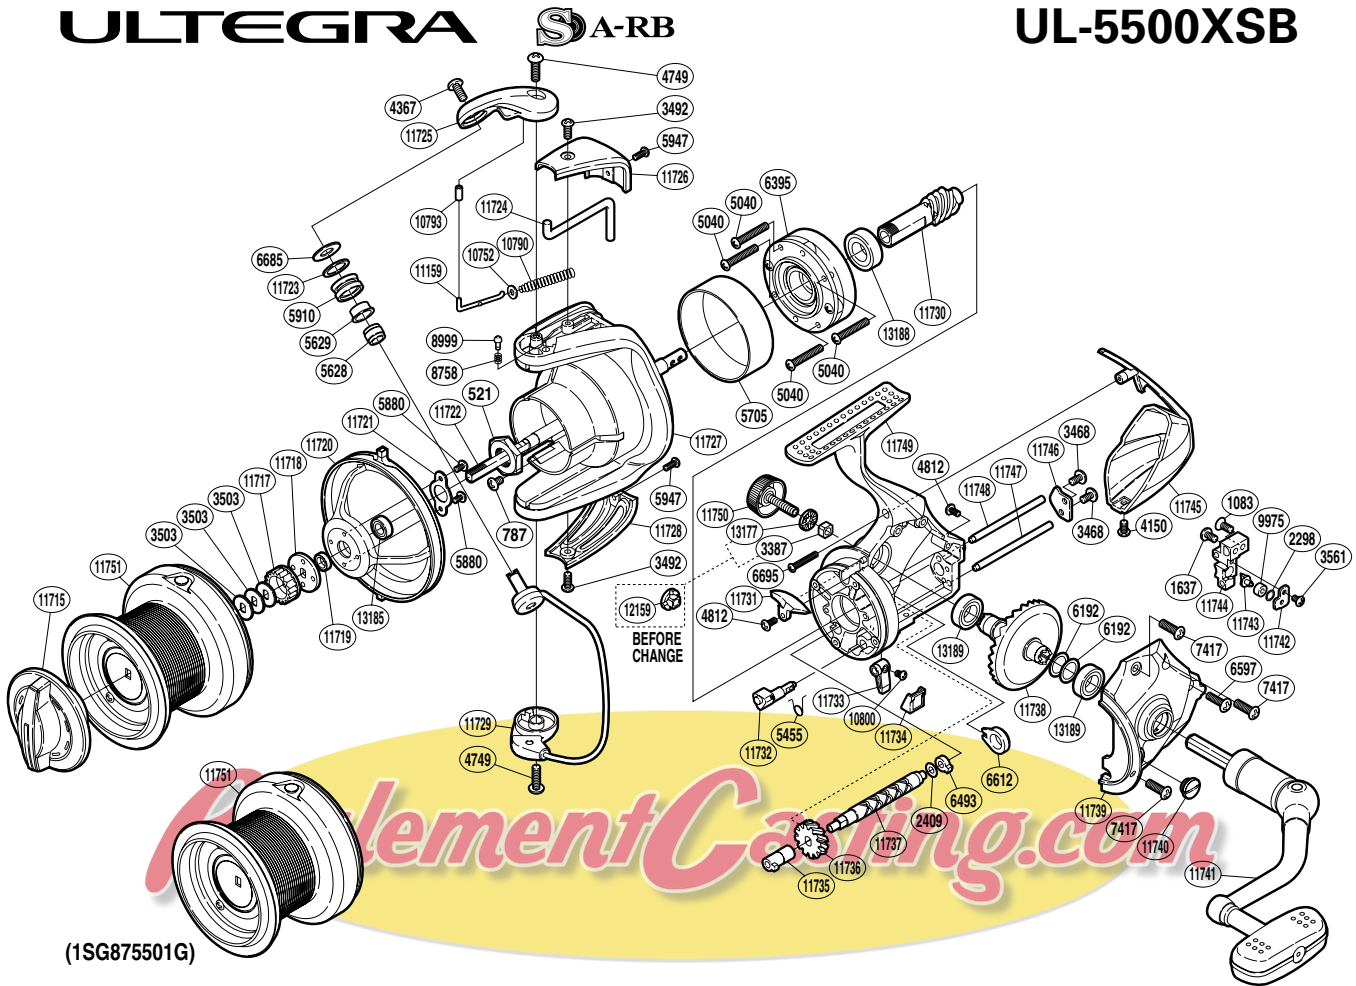

## ULTEGRA S A-RB

## UL-5500XSB

(1SG875501G)

Part No.	Description	Part No.	Description	Part No.	Description
RD 0521	Rotor Nut	RD 6612	Bushing	RD11731	Bail Trip Strike
RD 0787	Screw	RD 6685	Line Roller Washer	RD11732	Anti-Reverse Cam
RD 1083	Screw	RD 6695	Screw	RD11733	Anti-Reverse Lever
RD 1637	Screw	RD 7417	Screw	RD11734	Anti-Reverse Lever Cover
RD 2298	Spacer	RD 8758	Click Spring	RD11735	Worm Bushing (front)
RD 2409	Spacer	RD 8999	Click Pin	RD11736	Idle Gear
RD 3387	Handle Screw Lock	RD 9975	Oscillating Slider Bushing	RD11737	Worm Shaft
RD 3468	Screw	RD10752	Bail Spring Guide A Support	RD11738	Drive Gear
RD 3492	Screw	RD10790	Bail Spring	RD11739	Side Cover
RD 3503	Spool Washer	RD10793	Bail Arm Collar	RD11740	Oil Cap
RD 3561	Screw	RD10800	Screw	RD11741	Handle Assembly
RD 4150	Screw	RD11159	Bail Spring Guide A	RD11742	Oscillating Pawl Retainer
RD 4367	Screw	RD11715	Drag Knob	RD11743	Oscillating Pawl
RD 4749	Screw	RD11717	Spool Support A	RD11744	Oscillating Slider
RD 4812	Screw	RD11718	Spool Support B	RD11745	Rear Protector
RD 5040	Screw	RD11719	Line Safety Guard Washer	RD11746	Worm Shaft Retainer
RD 5455	Anti-Reverse Cam Spring	RD11720	Line Safety Guard	RD11747	Oscillating Guide B
RD 5628	Line Roller Collar	RD11721	Bearing Retainer	RD11748	Oscillating Guide A
RD 5629	Line Roller Bushing	RD11722	Main Shaft	RD11749	Body
RD 5705	Roller Clutch Ring	RD11723	Line Roller Spacer	RD11750	Handle Screw Cap
RD 5880	Screw	RD11724	Bail Trip Lever	RD11751	Spool Assembly
RD 5910	Line Roller	RD11725	Bail Arm	RD13177	Handle Screw Cap Spacer
RD 5947	Screw	RD11726	Bail Spring Cover	RD13185	Ball Bearing
RD 6192	Washer	RD11727	Rotor	RD13188	Ball Bearing
RD 6395	Roller Clutch Assembly	RD11728	Bail Hold Support Guard	RD13189	Ball Bearing
RD 6493	Worm Bushing (rear)	RD11729	Bail Assembly		
RD 6597	Screw	RD11730	Pinion Gear	RD12159	Handle Screw Lock Washer (before change)