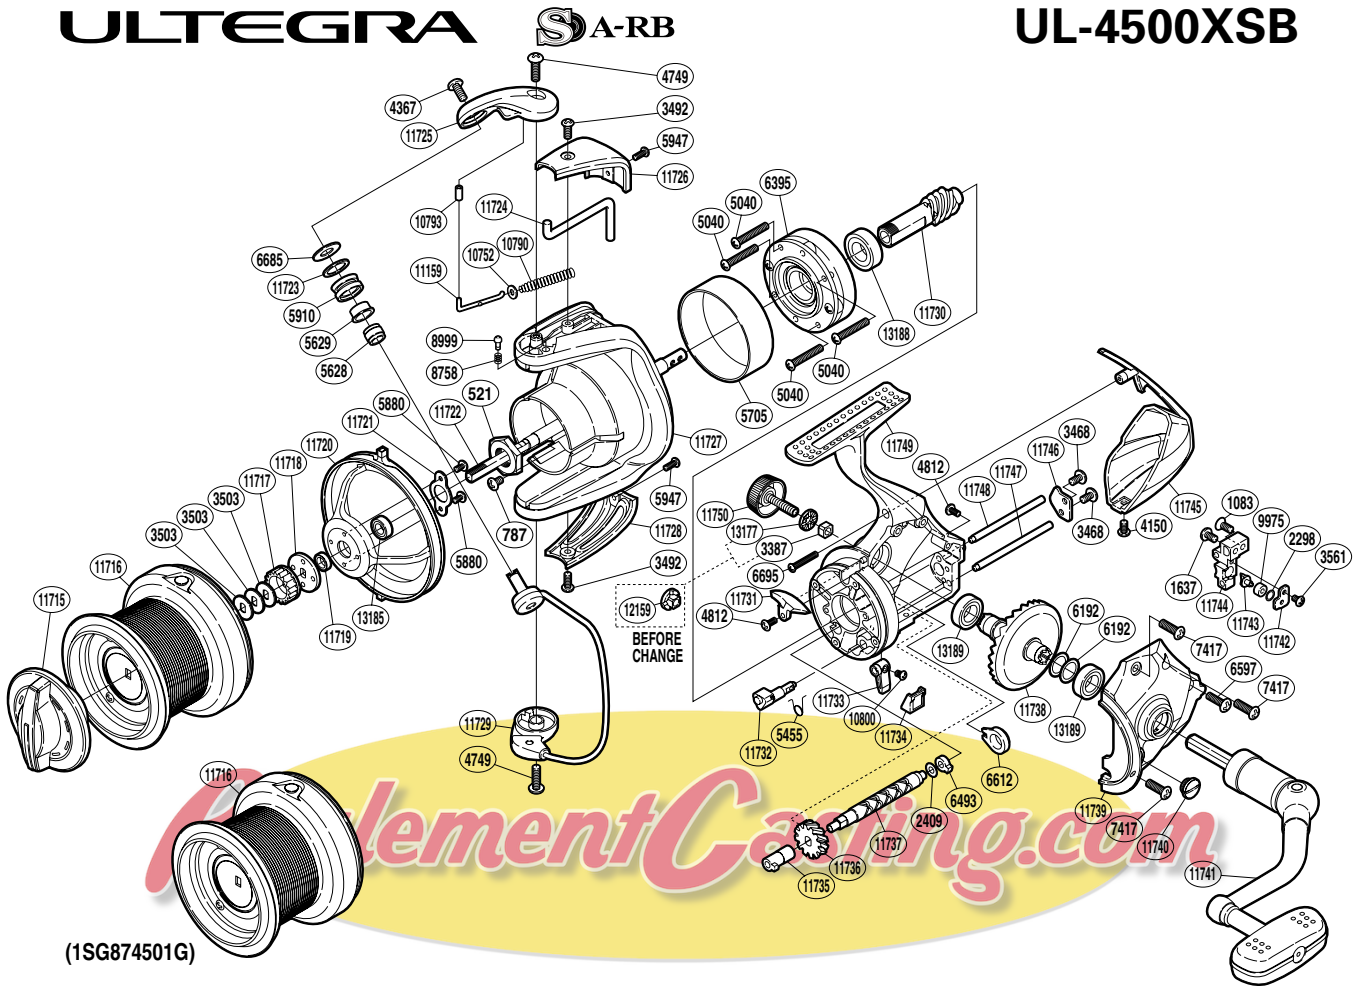

## ULTEGRA S A-RB

## UL-4500XSB

(1SG874501G)

Part No.	Description	Part No.	Description	Part No.	Description
RD 0521	Rotor Nut	RD 6612	Bushing	RD11730	Pinion Gear
RD 0787	Screw	RD 6685	Line Roller Washer	RD11731	Bail Trip Strike
RD 1083	Screw	RD 6695	Screw	RD11732	Anti-Reverse Cam
RD 1637	Screw	RD 7417	Screw	RD11733	Anti-Reverse Lever
RD 2298	Spacer	RD 8758	Click Spring	RD11734	Anti-Reverse Lever Cover
RD 2409	Spacer	RD 8999	Click Pin	RD11735	Worm Bushing (front)
RD 3387	Handle Screw Lock	RD 9975	Oscillating Slider Bushing	RD11736	Idle Gear
RD 3468	Screw	RD10752	Bail Spring Guide A Support	RD11737	Worm Shaft
RD 3492	Screw	RD10790	Bail Spring	RD11738	Drive Gear
RD 3503	Spool Washer	RD10793	Bail Arm Collar	RD11739	Side Cover
RD 3561	Screw	RD10800	Screw	RD11740	Oil Cap
RD 4150	Screw	RD11159	Bail Spring Guide A	RD11741	Handle Assembly
RD 4367	Screw	RD11715	Drag Knob	RD11742	Oscillating Pawl Retainer
RD 4749	Screw	RD11716	Spool Assembly	RD11743	Oscillating Pawl
RD 4812	Screw	RD11717	Spool Support A	RD11744	Oscillating Slider
RD 5040	Screw	RD11718	Spool Support B	RD11745	Rear Protector
RD 5455	Anti-Reverse Cam Spring	RD11719	Line Safety Guard Washer	RD11746	Worm Shaft Retainer
RD 5628	Line Roller Collar	RD11720	Line Safety Guard	RD11747	Oscillating Guide B
RD 5629	Line Roller Bushing	RD11721	Bearing Retainer	RD11748	Oscillating Guide A
RD 5705	Roller Clutch Ring	RD11722	Main Shaft	RD11749	Body
RD 5880	Screw	RD11723	Line Roller Spacer	RD11750	Handle Screw Cap
RD 5910	Line Roller	RD11724	Bail Trip Lever	RD13177	Handle Screw Cap Spacer
RD 5947	Screw	RD11725	Bail Arm	RD13185	Ball Bearing
RD 6192	Washer	RD11726	Bail Spring Cover	RD13188	Ball Bearing
RD 6395	Roller Clutch Assembly	RD11727	Rotor	RD13189	Ball Bearing
RD 6493	Worm Bushing (rear)	RD11728	Bail Hold Support Guard		
RD 6597	Screw	RD11729	Bail Assembly	RD12159	Handle Screw Lock Washer (before change)