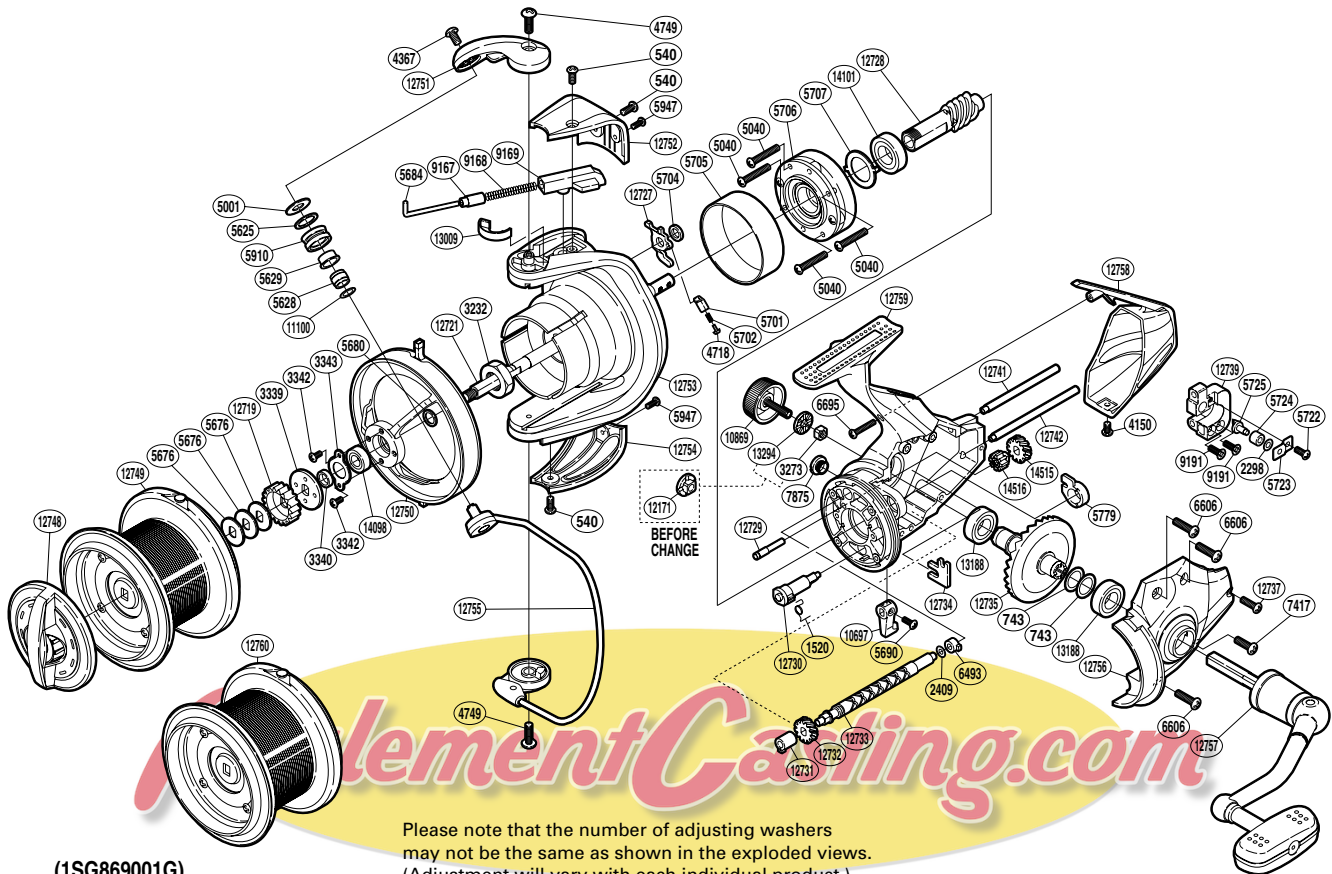

# SHIMANO

ULTEGRA  A-RB

UL-14000XTB

(1SG869001G)

Please note that the number of adjusting washers may not be the same as shown in the exploded views. (Adjustment will vary with each individual product.)

Part No.	Description	Part No.	Description	Part No.	Description
RD 0540	Screw	RD 5707	Bearing Washer	RD12734	Worm Shaft Retainer
RD 0743	Washer	RD 5722	Screw	RD12735	Drive Gear
RD 1520	Anti-Reverse Cam Spring	RD 5723	Oscillating Pawl Cover	RD12737	Screw
RD 2298	Spacer	RD 5724	Oscillating Slider Bushing	RD12739	Oscillating Slider
RD 2409	Spacer	RD 5725	Oscillating Pawl	RD12741	Oscillating Guide A
RD 3232	Rotor Nut	RD 5779	Bushing	RD12742	Oscillating Guide B
RD 3273	Handle Screw Lock	RD 5910	Line Roller	RD12748	Drag Knob
RD 3339	Spool Support B	RD 5947	Screw	RD12749	Spool Assembly
RD 3340	Line Safety Guard Spacer	RD 6493	Worm Bushing (rear)	RD12750	Line Safety Guard
RD 3342	Screw	RD 6606	Screw	RD12751	Bail Arm
RD 3343	Bearing Retainer	RD 6695	Screw	RD12752	Bail Spring Cover
RD 4150	Screw	RD 7417	Screw	RD12753	Rotor
RD 4367	Screw	RD 7875	Oil Cap	RD12754	Bail Hold Support Guard
RD 4718	Lever Spring Guide A	RD 9167	Bail Spring Guide A Support	RD12755	Bail Assembly
RD 4749	Screw	RD 9168	Bail Spring	RD12756	Side Cover
RD 5001	Line Roller Washer	RD 9169	Bail Spring Guide B	RD12757	Handle Assembly
RD 5040	Screw	RD 9191	Screw	RD12758	Rear Protector
RD 5625	Line Roller Spacer	RD10697	Anti-Reverse Lever	RD12759	Body
RD 5628	Line Roller Collar	RD10869	Handle Screw Cap	RD13009	Angle Controller
RD 5629	Line Roller Bushing	RD11100	Washer	RD13188	Ball Bearing
RD 5676	Spool Washer	RD12719	Spool Support A	RD13294	Handle Screw Lock Washer
RD 5680	Spacer	RD12721	Main Shaft	RD14098	Ball Bearing
RD 5684	Bail Spring Guide A	RD12727	Bail Trip Lever	RD14101	Ball Bearing
RD 5690	Screw	RD12728	Pinion Gear	RD14515	Idle Gear B
RD 5701	Lever Spring Guide B	RD12729	Idle Gear B Shaft	RD14516	Idle Gear B (small)
RD 5702	Lever Spring	RD12730	Anti-Reverse Cam		
RD 5704	Trip Lever Spacer	RD12731	Worm Bushing (front)	RD12760	Spare Spool Assembly
RD 5705	Roller Clutch Ring	RD12732	Idle Gear		
RD 5706	Roller Clutch Assembly	RD12733	Worm Shaft	RD12171	Handle Screw Lock Washer (before change)