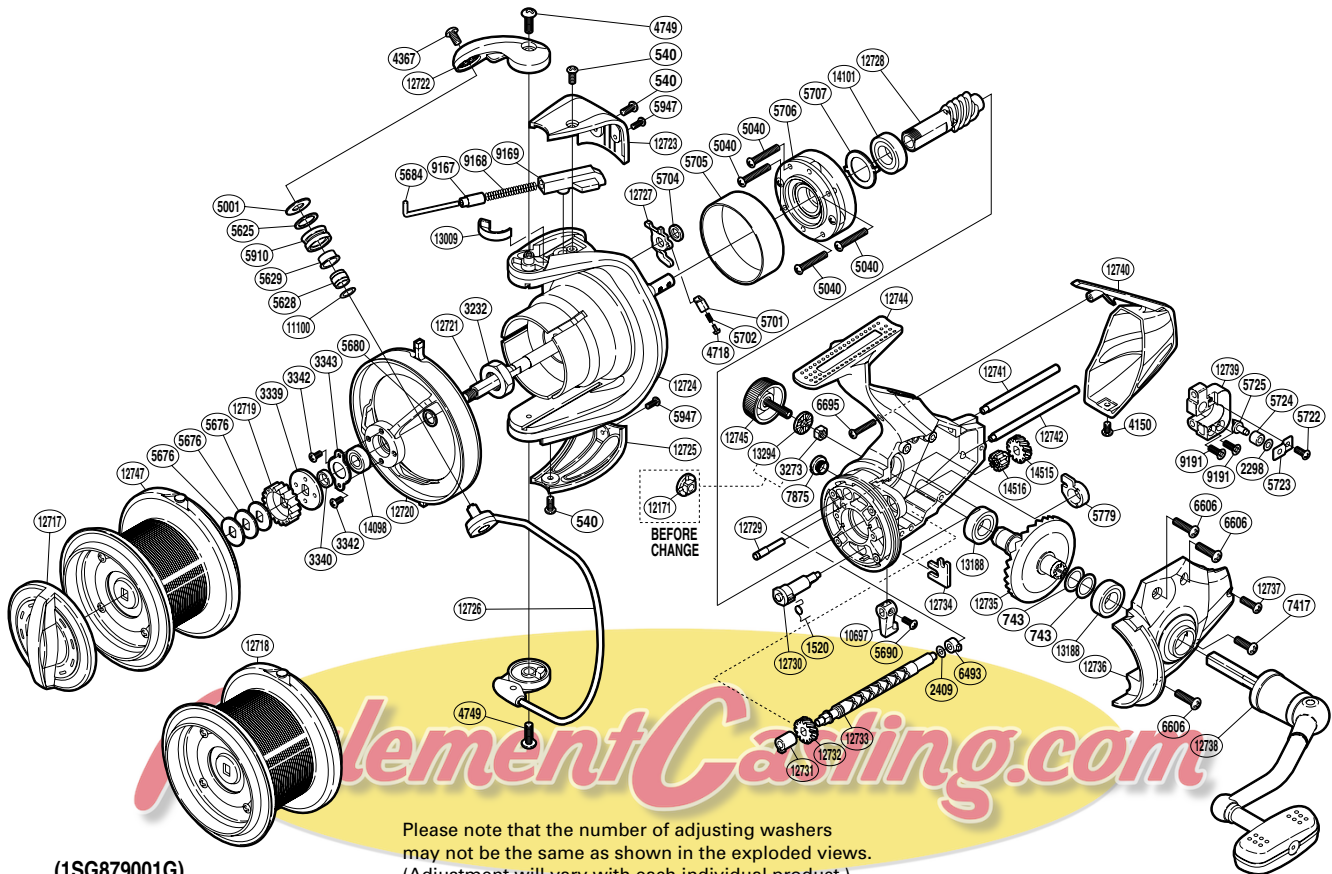

SHIMANO

ULTEGRA  A-RB

UL-14000XSB

(1SG879001G)

Please note that the number of adjusting washers may not be the same as shown in the exploded views. (Adjustment will vary with each individual product.)

Part No.	Description	Part No.	Description	Part No.	Description
RD 0540	Screw	RD 5707	Bearing Washer	RD12728	Pinion Gear
RD 0743	Washer	RD 5722	Screw	RD12729	Idle Gear B Shaft
RD 1520	Anti-Reverse Cam Spring	RD 5723	Oscillating Pawl Cover	RD12730	Anti-Reverse Cam
RD 2298	Spacer	RD 5724	Oscillating Slider Bushing	RD12731	Worm Bushing (front)
RD 2409	Spacer	RD 5725	Oscillating Pawl	RD12732	Idle Gear
RD 3232	Rotor Nut	RD 5779	Bushing	RD12733	Worm Shaft
RD 3273	Handle Screw Lock	RD 5910	Line Roller	RD12734	Worm Shaft Retainer
RD 3339	Spool Support B	RD 5947	Screw	RD12735	Drive Gear
RD 3340	Line Safety Guard Spacer	RD 6493	Worm Bushing (rear)	RD12736	Side Cover
RD 3342	Screw	RD 6606	Screw	RD12737	Screw
RD 3343	Bearing Retainer	RD 6695	Screw	RD12738	Handle Assembly
RD 4150	Screw	RD 7417	Screw	RD12739	Oscillating Slider
RD 4367	Screw	RD 7875	Oil Cap	RD12740	Rear Protector
RD 4718	Lever Spring Guide A	RD 9167	Bail Spring Guide A Support	RD12741	Oscillating Guide A
RD 4749	Screw	RD 9168	Bail Spring	RD12742	Oscillating Guide B
RD 5001	Line Roller Washer	RD 9169	Bail Spring Guide B	RD12744	Body
RD 5040	Screw	RD 9191	Screw	RD12745	Handle Screw Cap
RD 5625	Line Roller Spacer	RD10697	Anti-Reverse Lever	RD12747	Spool Assembly
RD 5628	Line Roller Collar	RD11100	Washer	RD13009	Angle Controller
RD 5629	Line Roller Bushing	RD12171	Drag Knob	RD13188	Ball Bearing
RD 5676	Spool Washer	RD12719	Spool Support A	RD13294	Handle Screw Lock Washer
RD 5680	Spacer	RD12720	Line Safety Guard	RD14098	Ball Bearing
RD 5684	Bail Spring Guide A	RD12721	Main Shaft	RD14101	Ball Bearing
RD 5690	Screw	RD12722	Bail Arm	RD14515	Idle Gear B
RD 5701	Lever Spring Guide B	RD12723	Bail Spring Cover	RD14516	Idle Gear B (small)
RD 5702	Lever Spring	RD12724	Rotor		
RD 5704	Trip Lever Spacer	RD12725	Bail Hold Support Guard	RD12718	Spare Spool Assembly
RD 5705	Roller Clutch Ring	RD12726	Bail Assembly		
RD 5706	Roller Clutch Assembly	RD12727	Bail Trip Lever	RD12171	Handle Screw Lock Washer (before change)