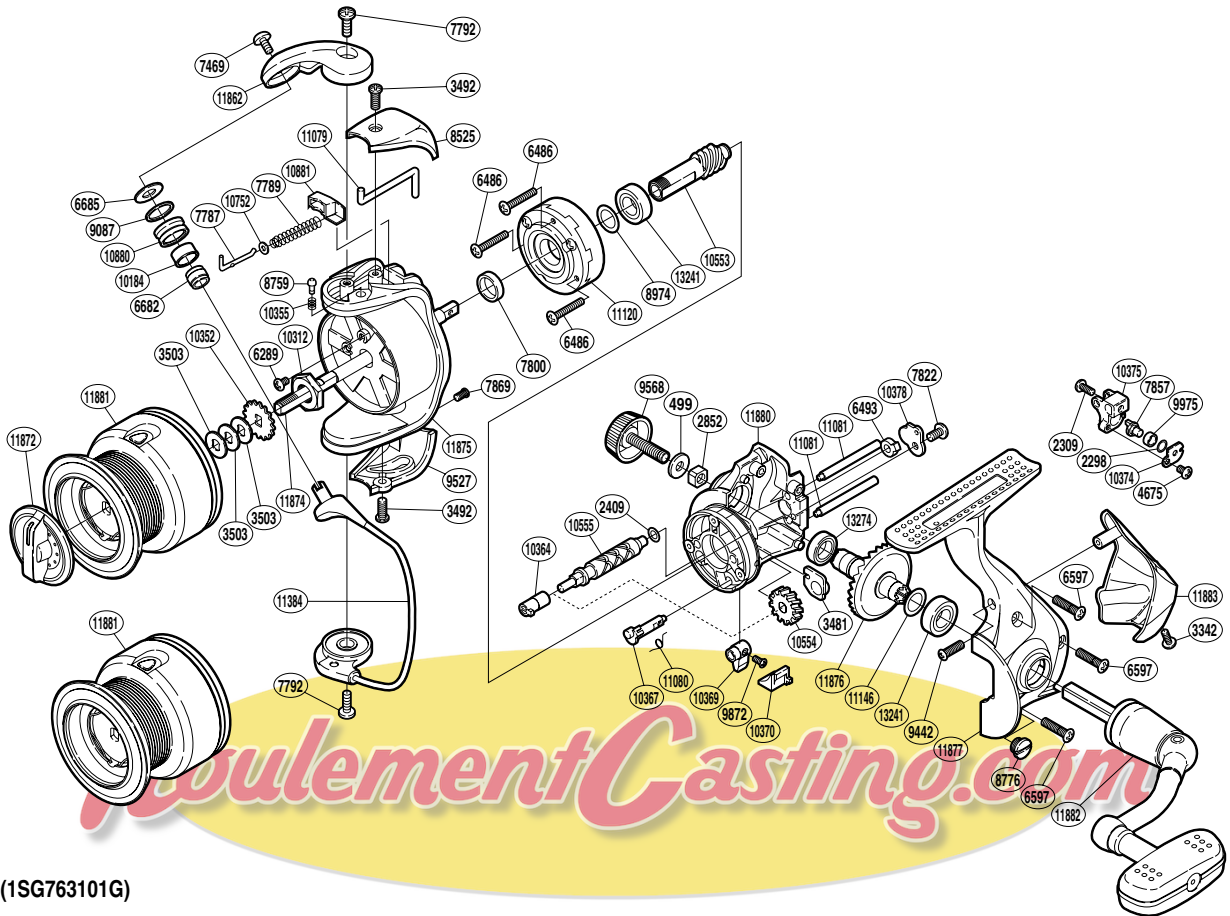

SHIMANO

TECHNIUM SA-RB

TEC-3000SFB

(1SG763101G)

Part No.	Description	Part No.	Description	Part No.	Description
RD 0499	Handle Lock Washer	RD 7869	Screw	RD10554	Idle Gear
RD 2298	Spacer	RD 8525	Bail Spring Cover	RD10555	Worm Shaft
RD 2309	Screw	RD 8759	Click Pin	RD10752	Spring Guide A Support
RD 2409	Spacer	RD 8776	Oil Cap	RD10880	Line Roller
RD 2852	Handle Screw Lock	RD 8974	Washer	RD10881	Bail Spring Seat
RD 3342	Screw	RD 9087	Line Roller Spacer	RD11079	Bail Trip Lever
RD 3481	Bushing	RD 9442	Screw	RD11080	Anti-Reverse Cam Spring
RD 3492	Screw	RD 9527	Bail Hold Support Guard	RD11081	Oscillating Guide
RD 3503	Spool Washer	RD 9568	Handle Screw Cap	RD11120	Roller Clutch Assembly
RD 4675	Screw	RD 9872	Screw	RD11146	Washer
RD 6289	Screw	RD 9975	Oscillating Slider Bushing	RD11384	Bail Assembly
RD 6486	Screw	RD10184	Line Roller Bushing	RD11862	Bail Arm
RD 6493	Worm Bushing (rear)	RD10312	Rotor Nut	RD11872	Drag Knob
RD 6597	Screw	RD10352	Spool Support	RD11874	Main Shaft
RD 6682	Line Roller Collar	RD10355	Click Spring	RD11875	Rotor
RD 6685	Line Roller Washer	RD10364	Worm Bushing (front)	RD11876	Drive Gear
RD 7469	Screw	RD10367	Anti-Reverse Cam	RD11877	Side Cover
RD 7787	Bail Spring Guide A	RD10369	Anti-Reverse Lever	RD11880	Body
RD 7789	Bail Spring	RD10370	Anti-Reverse Lever Cover	RD11881	Spool Assembly
RD 7792	Screw	RD10374	Oscillating Pawl Cover	RD11882	Handle Assembly
RD 7800	Rotor Ring	RD10375	Oscillating Slider	RD11883	Rear Protector
RD 7822	Screw	RD10378	Worm Shaft Retainer	RD13241	Ball Bearing
RD 7857	Oscillating Pawl	RD10553	Pinion Gear	RD13274	Ball Bearing