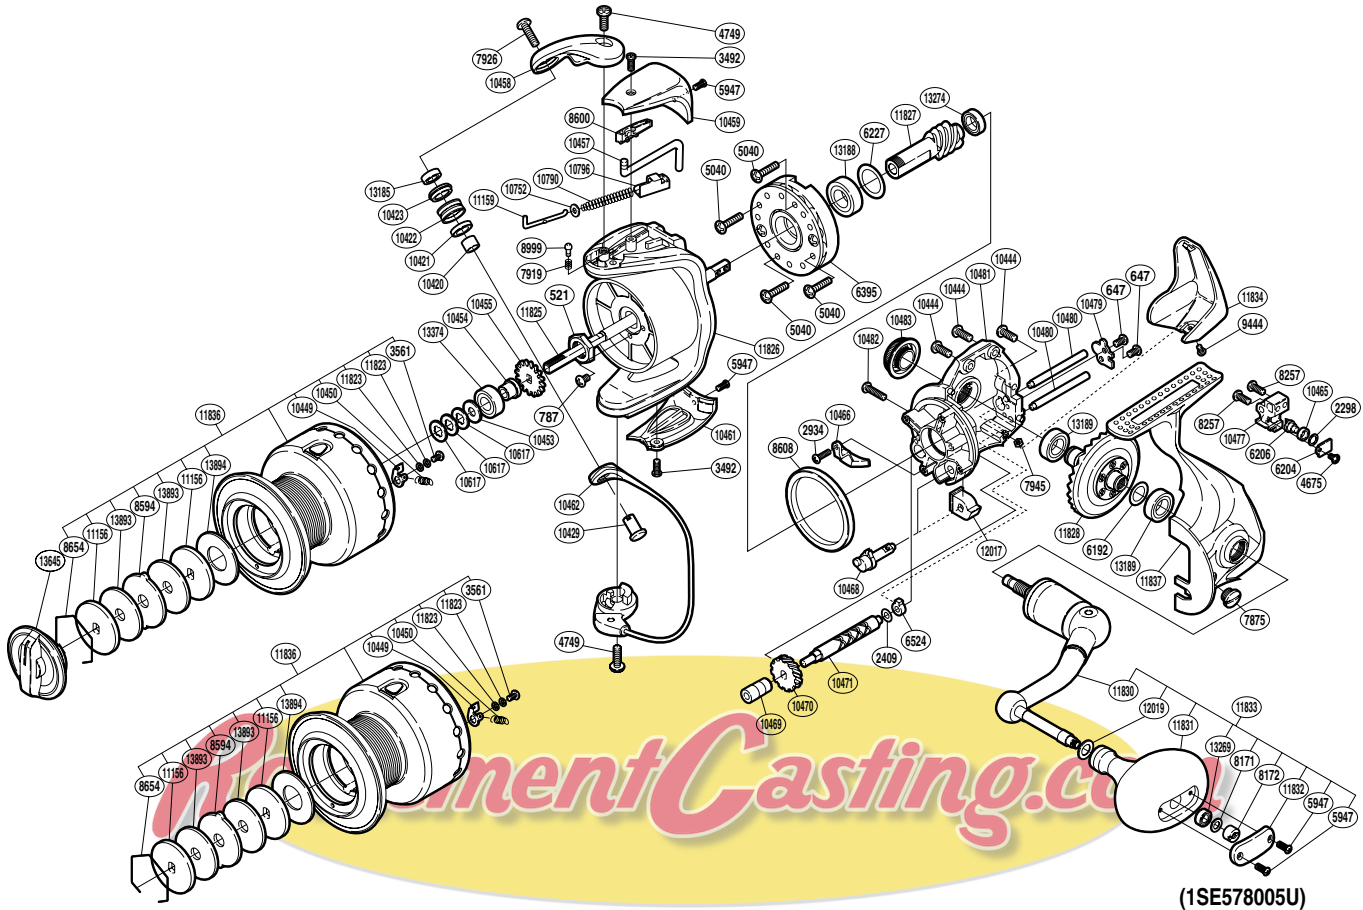

SHIMANO

SUSTAIN

SA-RB

SA-8000FE

Part No.	Description	Part No.	Description	Part No.	Description
RD 0521	Rotor Nut	RD 9444	Screw	RD10752	Spring Guide A Support
RD 0647	Screw	RD10420	Bearing Spacer	RD10790	Bail Spring
RD 0787	Screw	RD10421	Line Roller Collar	RD10796	Bail Spring Seat
RD 2298	Spacer	RD10422	Line Roller	RD11156	Key Washer
RD 2409	Spacer	RD10423	Line Roller Bushing	RD11159	Bail Spring Guide A
RD 2934	Screw	RD10429	Line Roller Support	RD11823	Drag Click Collar
RD 3492	Screw	RD10444	Screw	RD11825	Main Shaft
RD 3561	Screw	RD10449	Drag Click	RD11826	Rotor
RD 4675	Screw	RD10450	Click Spring	RD11827	Pinion Gear
RD 4749	Screw	RD10453	Spool Support B	RD11828	Drive Gear
RD 5040	Screw	RD10454	Bearing Bushing	RD11830	Handle Shank Assembly
RD 5947	Screw	RD10455	Spool Support	RD11831	Handle Knob
RD 6192	Washer	RD10457	Bail Trip Lever	RD11832	Handle Knob I.D. Plate
RD 6204	Oscillating Pawl Cover	RD10458	Bail Arm	RD11833	Handle Assembly
RD 6206	Oscillating Pawl	RD10459	Bail Spring Cover	RD11834	Rear Protector
RD 6227	Washer	RD10461	Rotor Side Cover	RD11836	Spool Assembly
RD 6395	Roller Clutch Assembly	RD10462	Bail Assembly	RD11837	Side Cover
RD 6524	Worm Bushing (rear)	RD10465	Oscillating Slider Bushing	RD12017	Anti-Reverse Lever Cover
RD 7875	Oil Cap	RD10466	Bail Trip Strike	RD12019	Washer
RD 7919	Click Spring	RD10468	Anti-Reverse Cam	RD13185	Ball Bearing
RD 7926	Screw	RD10469	Worm Bushing (front)	RD13188	Ball Bearing
RD 7945	Nut	RD10470	Idle Gear	RD13189	Ball Bearing
RD 8171	Washer	RD10471	Worm Shaft	RD13269	Ball Bearing
RD 8172	Handle Knob Nut	RD10477	Oscillating Slider	RD13274	Ball Bearing
RD 8257	Screw	RD10479	Worm Shaft Retainer	RD13374	Ball Bearing
RD 8594	Eared Washer	RD10480	Oscillating Guide	RD13645	Drag Knob
RD 8600	Bail Trip Cover	RD10481	Body	RD13893	Drag Washer
RD 8608	Friction Ring	RD10482	Screw	RD13894	Drag Washer
RD 8654	Drag Washers Retainer	RD10483	Handle Screw Cap		
RD 8999	Click Pin	RD10617	Spool Washer		