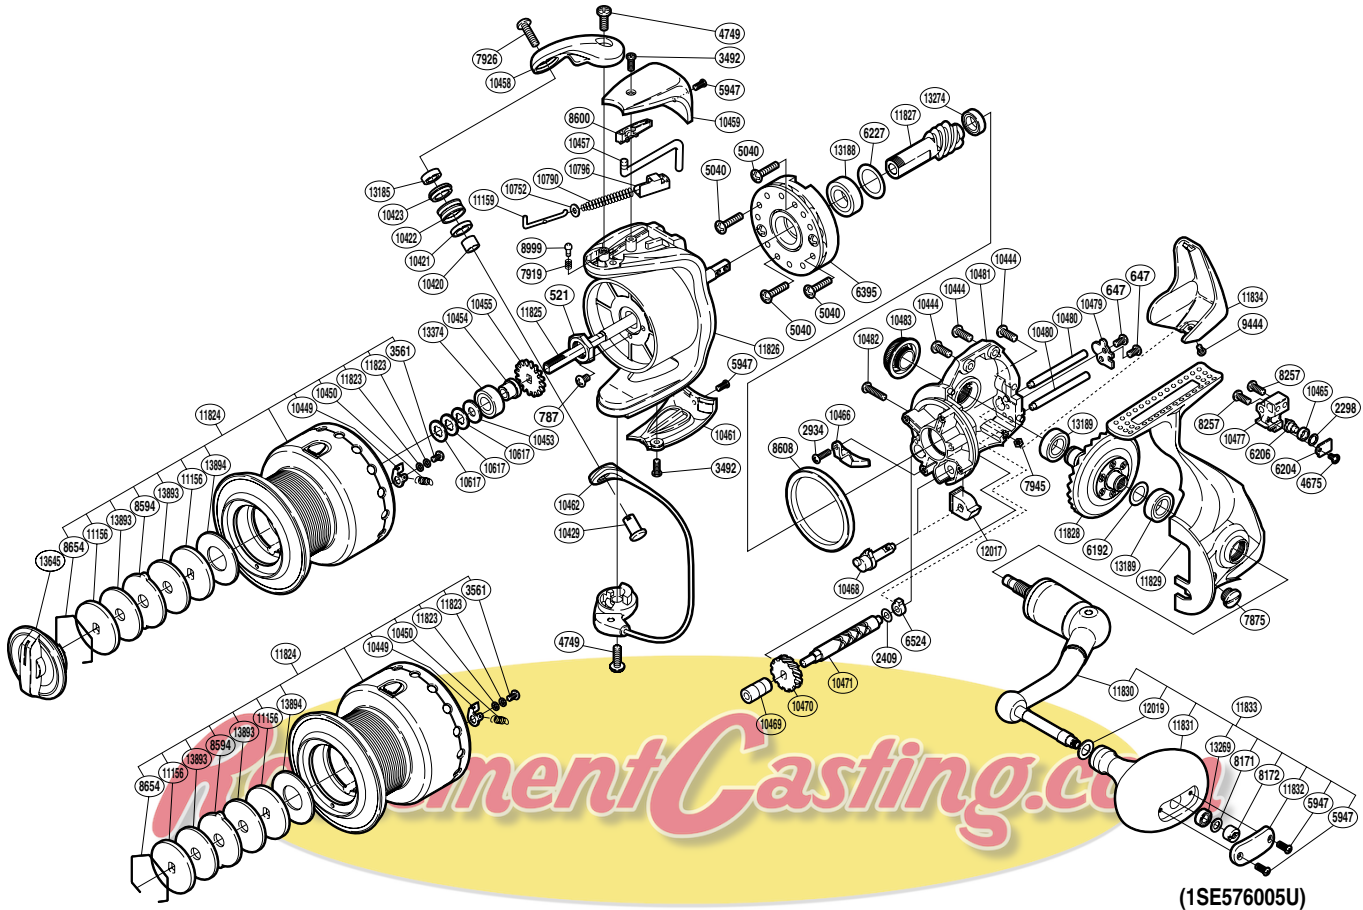

# SHIMANO

SUSTAIN

SA-RB

SA-6000FE

Part No.	Description	Part No.	Description	Part No.	Description
RD 0521	Rotor Nut	RD 9444	Screw	RD10752	Spring Guide A Support
RD 0647	Screw	RD10420	Bearing Spacer	RD10790	Bail Spring
RD 0787	Screw	RD10421	Line Roller Collar	RD10796	Bail Spring Seat
RD 2298	Spacer	RD10422	Line Roller	RD11156	Key Washer
RD 2409	Spacer	RD10423	Line Roller Bushing	RD11159	Bail Spring Guide A
RD 2934	Screw	RD10429	Line Roller Support	RD11823	Drag Click Collar
RD 3492	Screw	RD10444	Screw	RD11824	Spool Assembly
RD 3561	Screw	RD10449	Drag Click	RD11825	Main Shaft
RD 4675	Screw	RD10450	Click Spring	RD11826	Rotor
RD 4749	Screw	RD10453	Spool Support B	RD11827	Pinion Gear
RD 5040	Screw	RD10454	Bearing Bushing	RD11828	Drive Gear
RD 5947	Screw	RD10455	Spool Support	RD11829	Side Cover
RD 6192	Washer	RD10457	Bail Trip Lever	RD11830	Handle Shank Assembly
RD 6204	Oscillating Pawl Cover	RD10458	Bail Arm	RD11831	Handle Knob
RD 6206	Oscillating Pawl	RD10459	Bail Spring Cover	RD11832	Handle Knob I.D. Plate
RD 6227	Washer	RD10461	Rotor Side Cover	RD11833	Handle Assembly
RD 6395	Roller Clutch Assembly	RD10462	Bail Assembly	RD11834	Rear Protector
RD 6524	Worm Bushing (rear)	RD10465	Oscillating Slider Bushing	RD12017	Anti-Reverse Lever Cover
RD 7875	Oil Cap	RD10466	Bail Trip Strike	RD12019	Washer
RD 7919	Click Spring	RD10468	Anti-Reverse Cam	RD13185	Ball Bearing
RD 7926	Screw	RD10469	Worm Bushing (front)	RD13188	Ball Bearing
RD 7945	Nut	RD10470	Idle Gear	RD13189	Ball Bearing
RD 8171	Washer	RD10471	Worm Shaft	RD13269	Ball Bearing
RD 8172	Handle Knob Nut	RD10477	Oscillating Slider	RD13274	Ball Bearing
RD 8257	Screw	RD10479	Worm Shaft Retainer	RD13374	Ball Bearing
RD 8594	Eared Washer	RD10480	Oscillating Guide	RD13645	Drag Knob
RD 8600	Bail Trip Cover	RD10481	Body	RD13893	Drag Washer
RD 8608	Friction Ring	RD10482	Screw	RD13894	Drag Washer
RD 8654	Drag Washers Retainer	RD10483	Handle Screw Cap		
RD 8999	Click Pin	RD10617	Spool Washer		