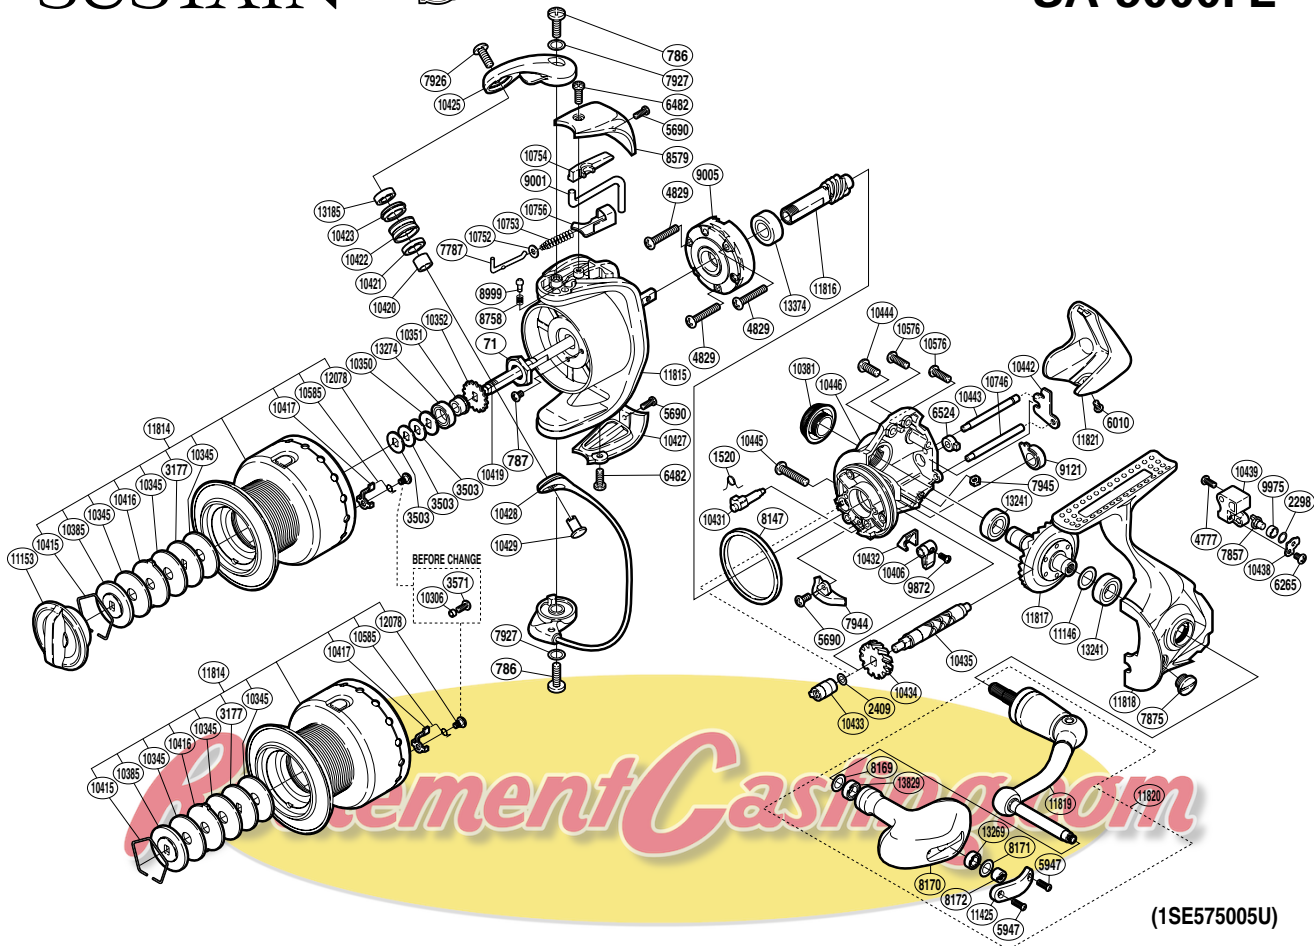

SHIMANO

SUSTAIN

SA-RB

SA-5000FE

(1SE575005U)

Part No.	Description	Part No.	Description	Part No.	Description
RD 0071	Rotor Nut	RD 9005	Roller Clutch Assembly	RD10444	Screw
RD 0786	Screw	RD 9121	Bushing	RD10445	Screw
RD 0787	Screw	RD 9872	Screw	RD10446	Body
RD 1520	Anti-Reverse Cam Spring	RD 9975	Oscillating Slider Bushing	RD10576	Screw
RD 2298	Spacer	RD10345	Drag Washer	RD10585	Click Spring
RD 2409	Spacer	RD10350	Spool Support B	RD10746	Oscillating Guide B
RD 3177	Key Washer	RD10351	Bearing Bushing	RD10752	Spring Guide A Support
RD 3503	Spool Washer	RD10352	Spool Support	RD10753	Bail Spring
RD 4777	Screw	RD10381	Handle Screw Cap	RD10754	Bail Trip Cover
RD 4829	Screw	RD10385	Key Washer	RD10756	Bail Spring Seat
RD 5690	Screw	RD10406	Anti-Reverse Lever	RD11146	Washer
RD 5947	Screw	RD10415	Drag Washers Retainer	RD11153	Drag Knob
RD 6010	Screw	RD10416	Eared Washer	RD11425	Handle Knob I.D. Plate
RD 6265	Screw	RD10417	Drag Click	RD11814	Spool Assembly
RD 6482	Screw	RD10419	Main Shaft	RD11815	Rotor
RD 6524	Worm Bushing (rear)	RD10420	Bearing Spacer	RD11816	Pinion Gear
RD 7787	Bail Spring Guide A	RD10421	Line Roller Collar	RD11817	Drive Gear
RD 7857	Oscillating Pawl	RD10422	Line Roller	RD11818	Side Cover
RD 7875	Oil Cap	RD10423	Line Roller Bushing	RD11819	Handle Shank Assembly
RD 7926	Screw	RD10425	Bail Arm	RD11820	Handle Assembly
RD 7927	Washer	RD10427	Bail Hold Support Guard	RD11821	Rear Protector
RD 7944	Bail Trip Strike	RD10428	Bail Assembly	RD12078	Screw
RD 7945	Nut	RD10429	Line Roller Support	RD13185	Ball Bearing
RD 8147	Friction Ring	RD10431	Anti-Reverse Cam	RD13241	Ball Bearing
RD 8169	Washer	RD10432	Anti-Reverse Lever Cover	RD13269	Ball Bearing
RD 8170	Handle Knob	RD10433	Worm Bushing (front)	RD13274	Ball Bearing
RD 8171	Washer	RD10434	Idle Gear	RD13374	Ball Bearing
RD 8172	Handle Knob Nut	RD10435	Worm Shaft	RD13829	Ball Bearing
RD 8579	Bail Spring Cover	RD10438	Oscillating Pawl Cover		
RD 8758	Click Spring	RD10439	Oscillating Slider		
RD 8999	Click Pin	RD10442	Worm Shaft Retainer	RD 3571	Screw (before change)
RD 9001	Bail Trip Lever	RD10443	Oscillating Guide	RD10306	Drag Click Collar (before change)