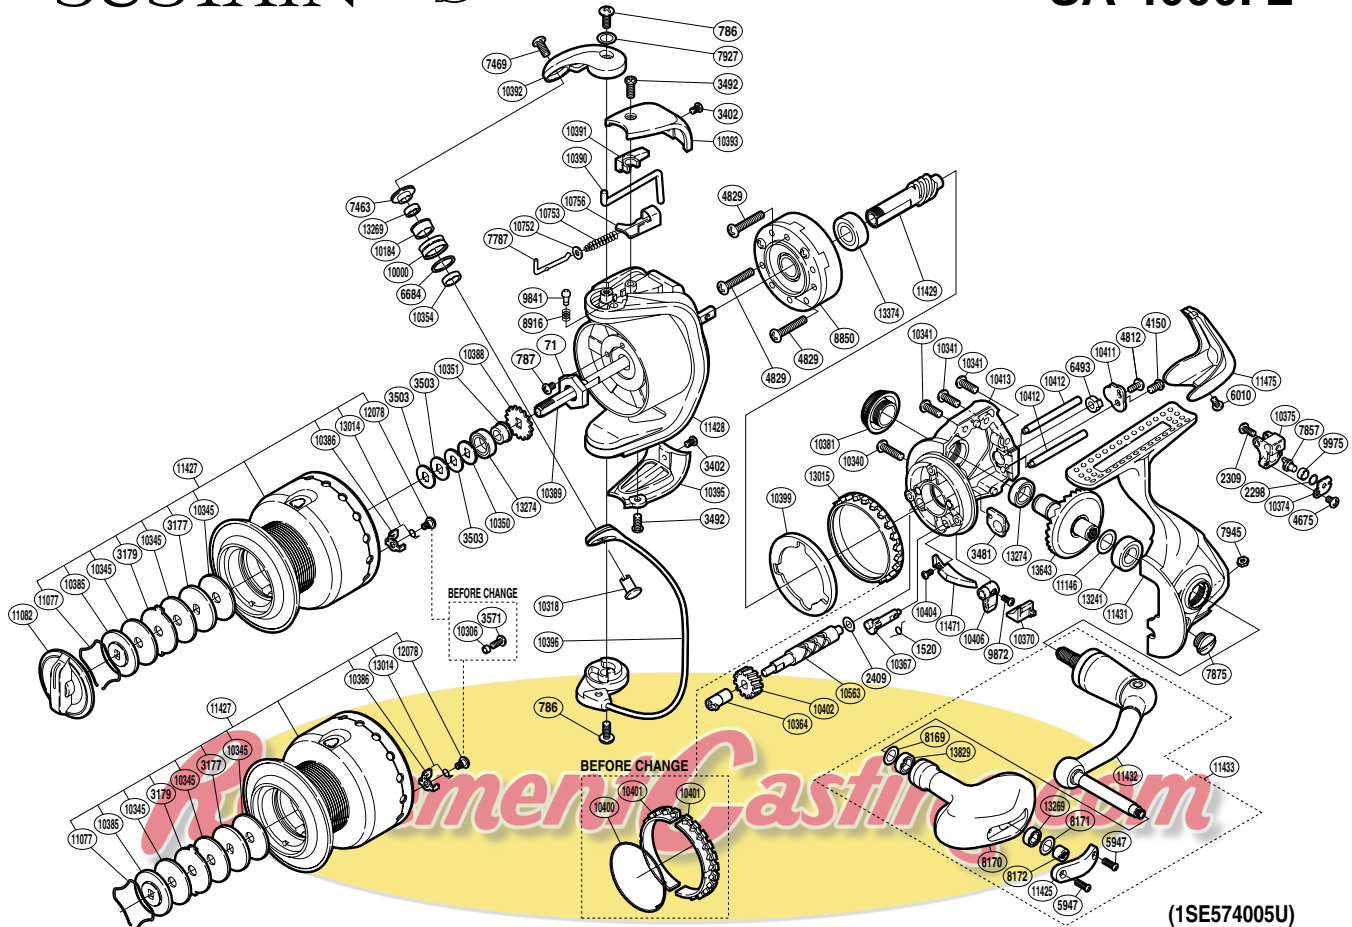

SHIMANO

SUSTAIN

SA-RB

SA-4000FE

Part No.	Description	Part No.	Description	Part No.	Description
RD 0071	Rotor Nut	RD 8916	Click Spring	RD10411	Worm Shaft Retainer
RD 0786	Screw	RD 9841	Click Pin	RD10412	Oscillating Guide
RD 0787	Screw	RD 9872	Screw	RD10413	Body
RD 1520	Anti-Reverse Cam Spring	RD 9975	Oscillating Slider Bushing	RD10563	Worm Shaft
RD 2298	Spacer	RD10000	Line Roller	RD10752	Spring Guide A Support
RD 2309	Screw	RD10184	Line Roller Bushing	RD10753	Bail Spring
RD 2409	Spacer	RD10318	Line Roller Support	RD10756	Bail Spring Seat
RD 3177	Key Washer	RD10340	Screw	RD11077	Drag Washers Retainer
RD 3179	Eared Washer	RD10341	Screw	RD11082	Drag Knob
RD 3402	Screw	RD10345	Drag Washer	RD11146	Washer
RD 3481	Bushing	RD10350	Spool Support B	RD11425	Handle Knob I.D. Plate
RD 3492	Screw	RD10351	Bearing Bushing	RD11427	Spool Assembly
RD 3503	Spool Washer	RD10354	Bearing Spacer	RD11428	Rotor
RD 4150	Screw	RD10364	Worm Bushing (front)	RD11429	Pinion Gear
RD 4675	Screw	RD10367	Anti-Reverse Cam	RD11431	Side Cover
RD 4812	Screw	RD10370	Anti-Reverse Lever Cover	RD11432	Handle Shank Assembly
RD 4829	Screw	RD10374	Oscillating Pawl Cover	RD11433	Handle Assembly
RD 5947	Screw	RD10375	Oscillating Slider	RD11471	Bail Trip Strike
RD 6010	Screw	RD10381	Handle Screw Cap	RD11475	Rear Protector
RD 6493	Worm Bushing (rear)	RD10385	Key Washer	RD12078	Screw
RD 6684	Line Roller Spacer	RD10386	Drag Click	RD13014	Click Spring
RD 7463	Line Roller Washer	RD10388	Spool Support	RD13015	Friction Ring
RD 7469	Screw	RD10389	Main Shaft	RD13241	Ball Bearing
RD 7787	Bail Spring Guide A	RD10390	Bail Trip Lever	RD13269	Ball Bearing
RD 7857	Oscillating Pawl	RD10391	Bail Trip Cover	RD13274	Ball Bearing
RD 7875	Oil Cap	RD10392	Bail Arm	RD13374	Ball Bearing
RD 7927	Washer	RD10393	Bail Spring Cover	RD13643	Drive Gear
RD 7945	Nut	RD10395	Bail Hold Support Guard	RD13829	Ball Bearing
RD 8169	Washer	RD10396	Bail Assembly		
RD 8170	Handle Knob	RD10399	Friction Ring Collar	RD 3571	Screw (before change)
RD 8171	Washer	RD10402	Idle Gear	RD10306	Drag Click Collar (before change)
RD 8172	Handle Knob Nut	RD10404	Screw	RD10400	Friction Spring (before change)
RD 8850	Roller Clutch Assembly	RD10406	Anti-Reverse Lever	RD10401	Friction Ring (before change)