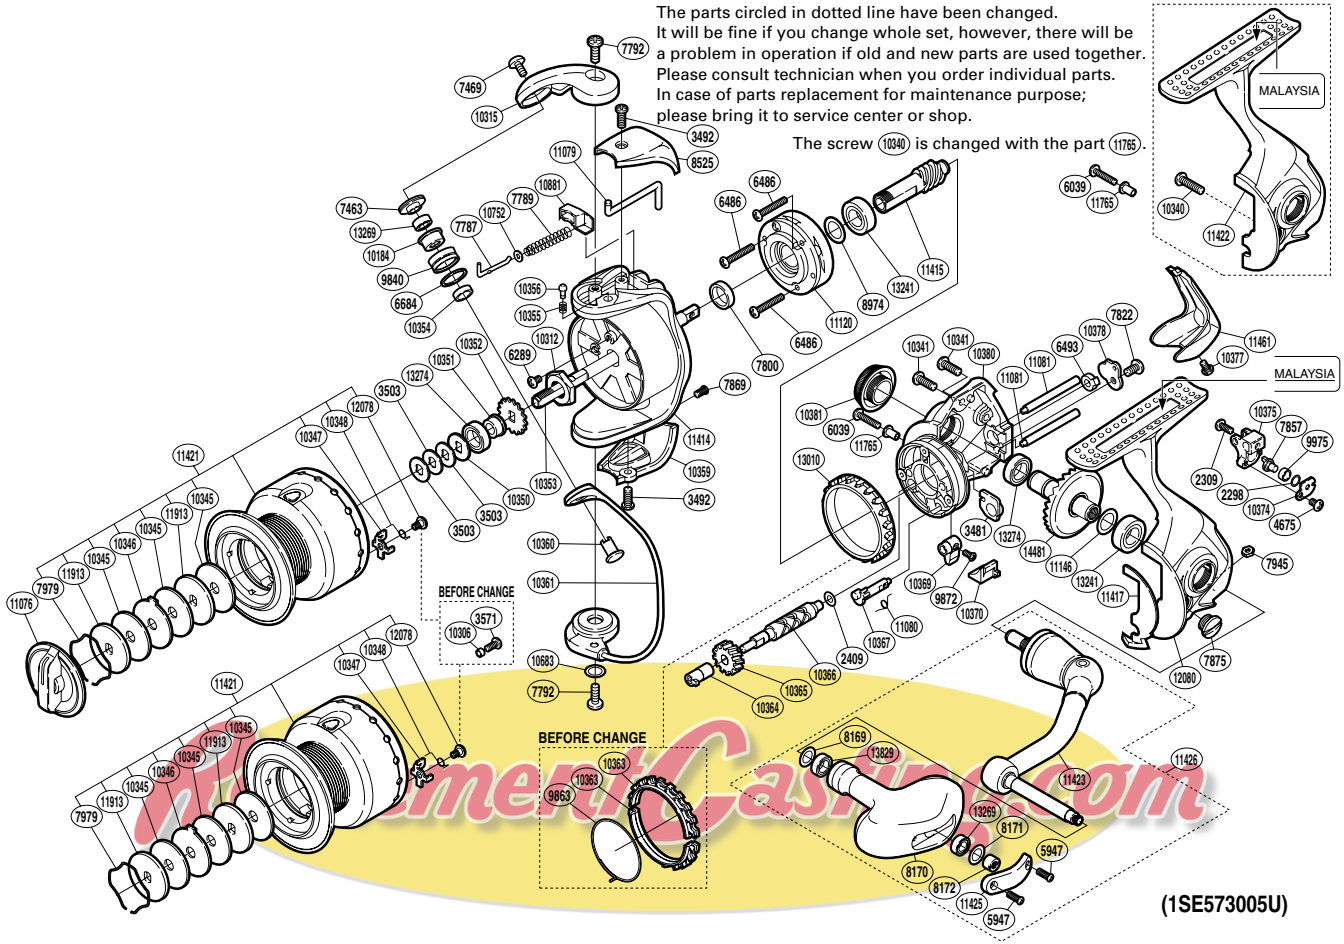

The screw (10340) is changed with the part (11765).

(1SE573005U)

Part No.	Description	Part No.	Description	Part No.	Description
RD 2298	Spacer	RD 9975	Oscillating Slider Bushing	RD10881	Bail Spring Seat
RD 2309	Screw	RD10184	Line Roller Bushing	RD11076	Drag Knob
RD 2409	Spacer	RD10312	Rotor Nut	RD11079	Bail Trip Lever
RD 3481	Bushing	RD10315	Bail Arm	RD11080	Anti-Reverse Cam Spring
RD 3492	Screw	RD10341	Screw	RD11081	Oscillating Guide
RD 3503	Spool Washer	RD10345	Drag Washer	RD11120	Roller Clutch Assembly
RD 4675	Screw	RD10346	Eared Washer	RD11146	Washer
RD 5947	Screw	RD10347	Drag Click	RD11414	Rotor
RD 6039	Screw	RD10348	Click Spring	RD11415	Pinion Gear
RD 6289	Screw	RD10350	Spool Support B	RD11417	Bail Trip Strike
RD 6486	Screw	RD10351	Bearing Bushing	RD11421	Spool Assembly
RD 6493	Worm Bushing (rear)	RD10352	Spool Support	RD11423	Handle Shank Assembly
RD 6684	Line Roller Spacer	RD10353	Main Shaft	RD11425	Handle Knob I.D. Plate
RD 7463	Line Roller Washer	RD10354	Bearing Spacer	RD11426	Handle Assembly
RD 7469	Screw	RD10355	Click Spring	RD11461	Rear Protector
RD 7787	Bail Spring Guide A	RD10356	Click Pin	RD11765	Screw Washer
RD 7789	Bail Spring	RD10359	Bail Hold Support Guard	RD11913	Key Washer
RD 7792	Screw	RD10360	Line Roller Support	RD12078	Screw
RD 7800	Rotor Ring	RD10361	Bail Assembly	RD12080	Side Cover
RD 7822	Screw	RD10364	Worm Bushing (front)	RD13010	Friction Ring
RD 7857	Oscillating Pawl	RD10365	Idle Gear	RD13241	Ball Bearing
RD 7869	Screw	RD10366	Worm Shaft	RD13269	Ball Bearing
RD 7875	Oil Cap	RD10367	Anti-Reverse Cam	RD13274	Ball Bearing
RD 7945	Nut	RD10369	Anti-Reverse Lever	RD13829	Ball Bearing
RD 7979	Drag Washers Retainer	RD10370	Anti-Reverse Lever Cover	RD14481	Drive Gear
RD 8169	Washer	RD10374	Oscillating Pawl Cover		
RD 8170	Handle Knob	RD10375	Oscillating Slider		
RD 8171	Washer	RD10377	Screw	RD 3571	Screw (before change)
RD 8172	Handle Knob Nut	RD10378	Worm Shaft Retainer	RD 9863	Friction Spring (before change)
RD 8525	Bail Spring Cover	RD10380	Body	RD10306	Drag Click Collar (before change)
RD 8974	Washer	RD10381	Handle Screw Cap	RD10340	Screw (before change)
RD 9840	Line Roller	RD10683	Washer	RD10363	Friction Ring (before change)
RD 9872	Screw	RD10752	Spring Guide A Support	RD11422	Side Cover (before change)