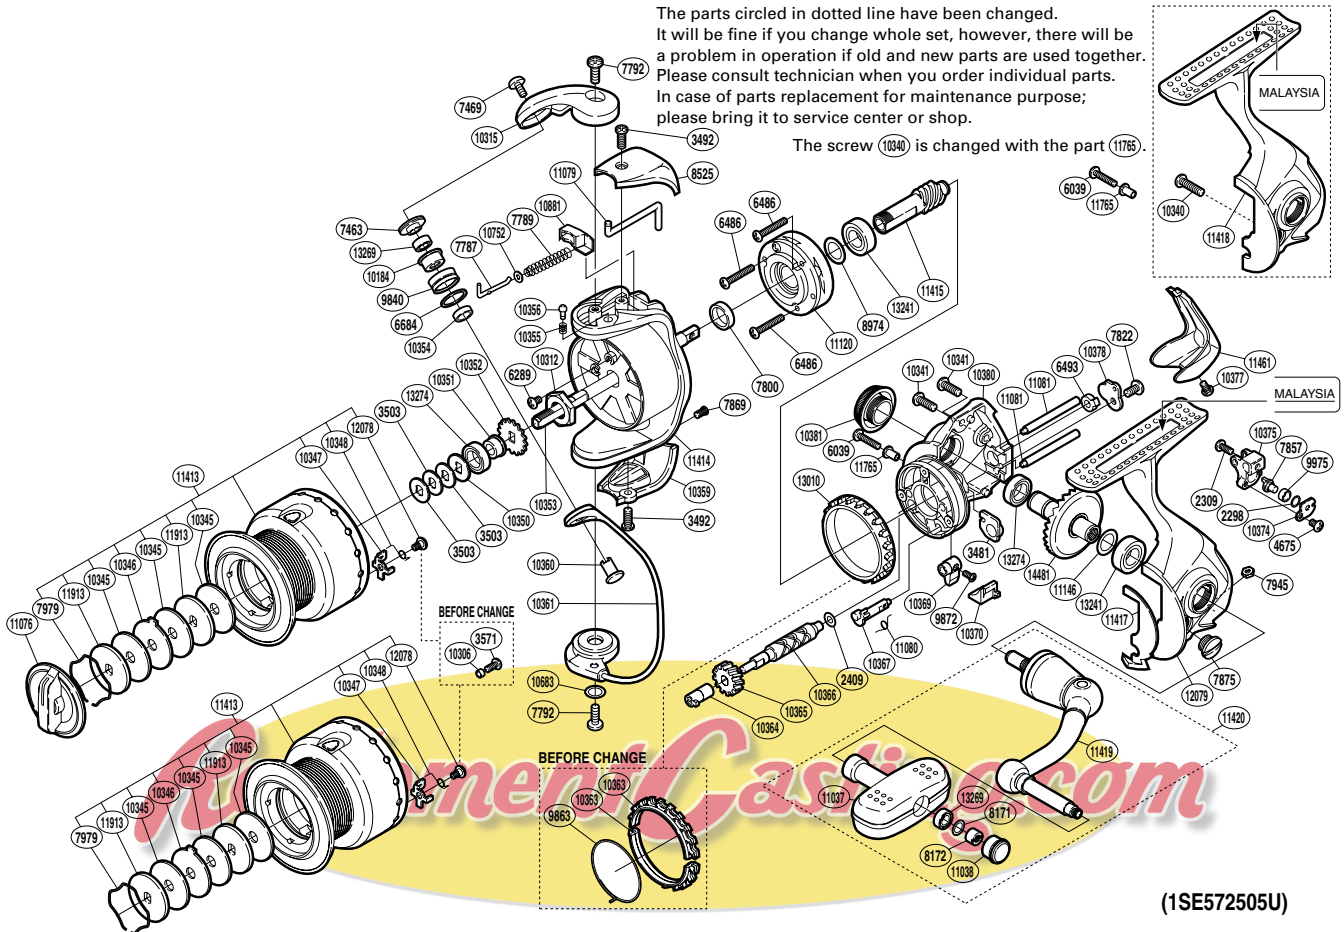

The screw (10340) is changed with the part (11765).

(1SE572505U)

Part No.	Description	Part No.	Description	Part No.	Description
RD 2298	Spacer	RD10312	Rotor Nut	RD11037	Handle Knob
RD 2309	Screw	RD10315	Bail Arm	RD11038	Handle Knob Seal
RD 2409	Spacer	RD10341	Screw	RD11076	Drag Knob
RD 3481	Bushing	RD10345	Drag Washer	RD11079	Bail Trip Lever
RD 3492	Screw	RD10346	Eared Washer	RD11080	Anti-Reverse Cam Spring
RD 3503	Spool Washer	RD10347	Drag Click	RD11081	Oscillating Guide
RD 4675	Screw	RD10348	Click Spring	RD11120	Roller Clutch Assembly
RD 6039	Screw	RD10350	Spool Support B	RD11146	Washer
RD 6289	Screw	RD10351	Bearing Bushing	RD11413	Spool Assembly
RD 6486	Screw	RD10352	Spool Support	RD11414	Rotor
RD 6493	Worm Bushing (rear)	RD10353	Main Shaft	RD11415	Pinion Gear
RD 6684	Line Roller Spacer	RD10354	Bearing Spacer	RD11417	Bail Trip Strike
RD 7463	Line Roller Washer	RD10355	Click Spring	RD11419	Handle Shank Assembly
RD 7469	Screw	RD10356	Click Pin	RD11420	Handle Assembly
RD 7787	Bail Spring Guide A	RD10359	Bail Hold Support Guard	RD11461	Rear Protector
RD 7789	Bail Spring	RD10360	Line Roller Support	RD11765	Screw Washer
RD 7792	Screw	RD10361	Bail Assembly	RD11913	Key Washer
RD 7800	Rotor Ring	RD10364	Worm Bushing (front)	RD12078	Screw
RD 7822	Screw	RD10365	Idle Gear	RD12079	Side Cover
RD 7857	Oscillating Pawl	RD10366	Worm Shaft	RD13010	Friction Ring
RD 7869	Screw	RD10367	Anti-Reverse Cam	RD13241	Ball Bearing
RD 7875	Oil Cap	RD10369	Anti-Reverse Lever	RD13269	Ball Bearing
RD 7945	Nut	RD10370	Anti-Reverse Lever Cover	RD13274	Ball Bearing
RD 7979	Drag Washers Retainer	RD10374	Oscillating Pawl Cover	RD14481	Drive Gear
RD 8171	Washer	RD10375	Oscillating Slider		
RD 8172	Handle Knob Nut	RD10377	Screw		
RD 8525	Bail Spring Cover	RD10378	Worm Shaft Retainer	RD 3571	Screw (before change)
RD 8974	Washer	RD10380	Body	RD 9863	Friction Spring (before change)
RD 9840	Line Roller	RD10381	Handle Screw Cap	RD10306	Drag Click Collar (before change)
RD 9872	Screw	RD10683	Washer	RD10340	Screw (before change)
RD 9975	Oscillating Slider Bushing	RD10752	Spring Guide A Support	RD10363	Friction Ring (before change)
RD10184	Line Roller Bushing	RD10881	Bail Spring Seat	RD11418	Side Cover (before change)