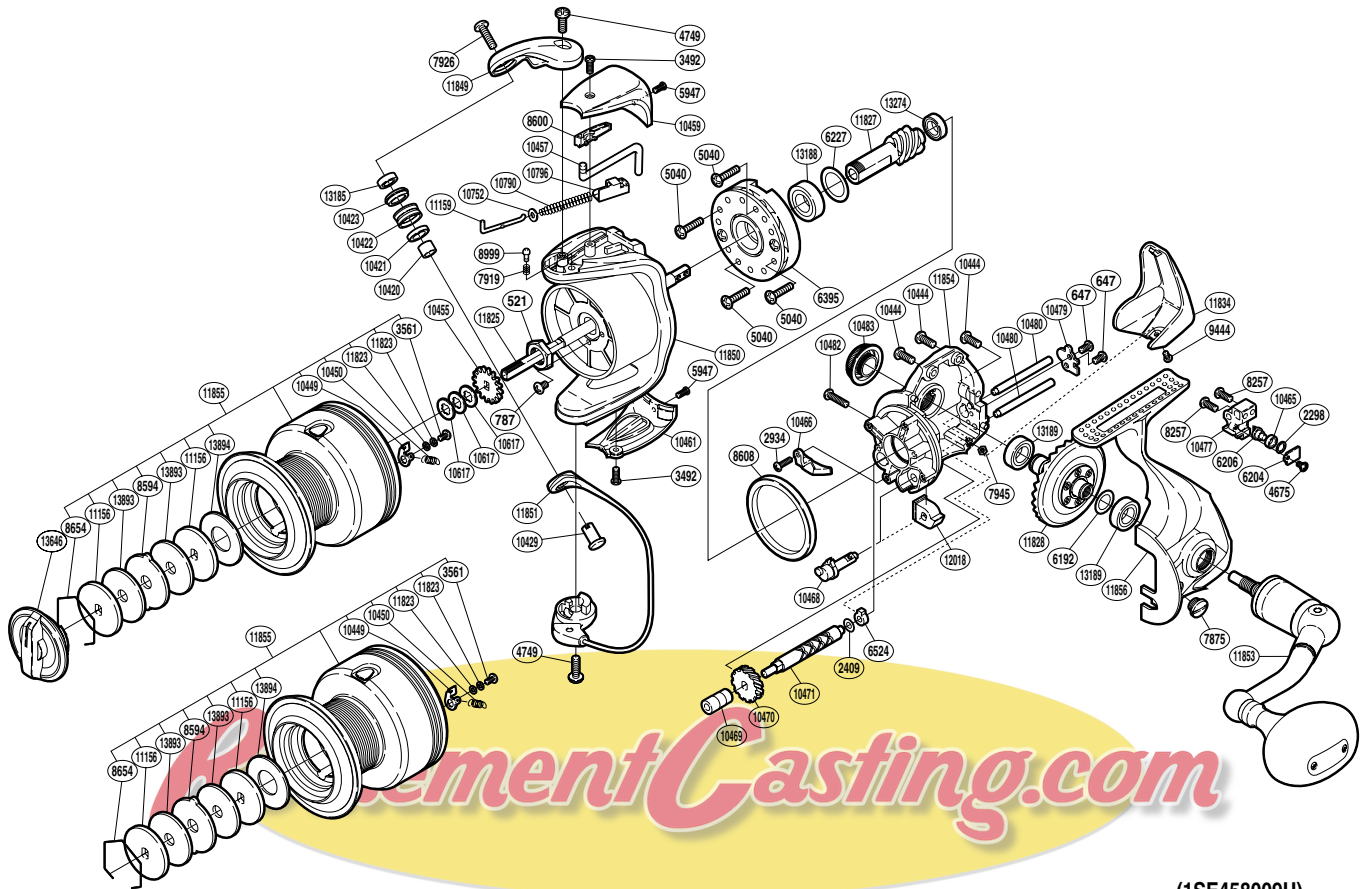

# SHIMANO

STRADIC

A-RB

ST-8000FI

(1SE458009U)

Part No.	Description	Part No.	Description	Part No.	Description
RD 0521	Rotor Nut	RD 8654	Drag Washers Retainer	RD10617	Spool Washer
RD 0647	Screw	RD 8999	Click Pin	RD10752	Spring Guide A Support
RD 0787	Screw	RD 9444	Screw	RD10790	Bail Spring
RD 2298	Spacer	RD10420	Bearing Spacer	RD10796	Bail Spring Seat
RD 2409	Spacer	RD10421	Line Roller Collar	RD11156	Key Washer
RD 2934	Screw	RD10422	Line Roller	RD11159	Bail Spring Guide A
RD 3492	Screw	RD10423	Line Roller Bushing	RD11823	Drag Click Collar
RD 3561	Screw	RD10429	Line Roller Support	RD11825	Main Shaft
RD 4675	Screw	RD10444	Screw	RD11827	Pinion Gear
RD 4749	Screw	RD10449	Drag Click	RD11828	Drive Gear
RD 5040	Screw	RD10450	Click Spring	RD11834	Rear Protector
RD 5947	Screw	RD10455	Spool Support	RD11849	Bail Arm
RD 6192	Washer	RD10457	Bail Trip Lever	RD11850	Rotor
RD 6204	Oscillating Pawl Cover	RD10459	Bail Spring Cover	RD11851	Bail Assembly
RD 6206	Oscillating Pawl	RD10461	Rotor Side Cover	RD11853	Handle Assembly
RD 6227	Washer	RD10465	Oscillating Slider Bushing	RD11854	Body
RD 6395	Roller Clutch Assembly	RD10466	Bail Trip Strike	RD11855	Spool Assembly
RD 6524	Worm Bushing (rear)	RD10468	Anti-Reverse Cam	RD11856	Side Cover
RD 7875	Oil Cap	RD10469	Worm Bushing (front)	RD12018	Anti-Reverse Lever Cover
RD 7919	Click Spring	RD10470	Idle Gear	RD13185	Ball Bearing
RD 7926	Screw	RD10471	Worm Shaft	RD13188	Ball Bearing
RD 7945	Nut	RD10477	Oscillating Slider	RD13189	Ball Bearing
RD 8257	Screw	RD10479	Worm Shaft Retainer	RD13274	Ball Bearing
RD 8594	Eared Washer	RD10480	Oscillating Guide	RD13646	Drag Knob
RD 8600	Bail Trip Cover	RD10482	Screw	RD13893	Drag Washer
RD 8608	Friction Ring	RD10483	Handle Screw Cap	RD13894	Drag Washer

(220517)