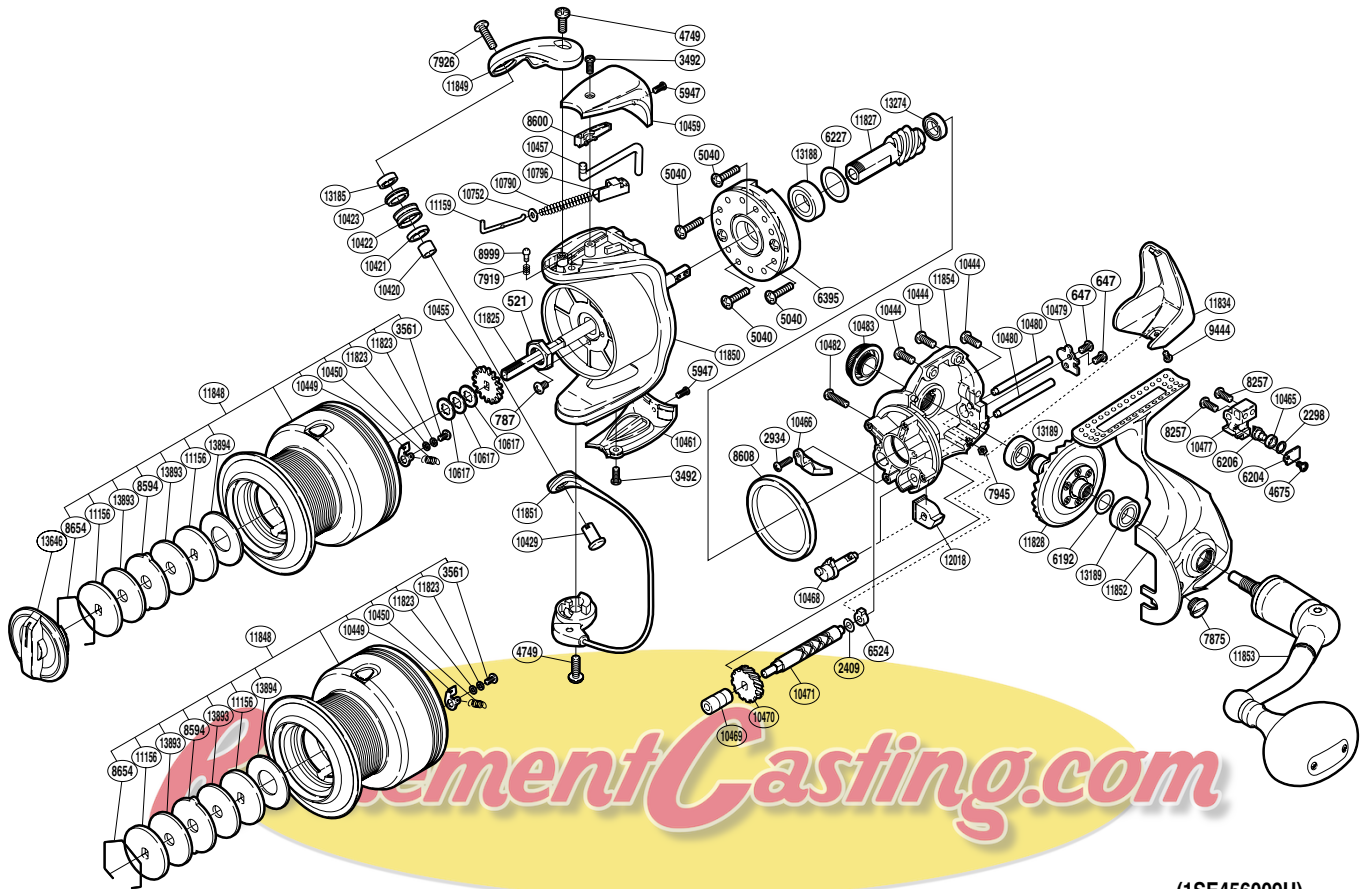

SHIMANO

STRADIC 

ST-6000FI

(1SE456009U)

Part No.	Description	Part No.	Description	Part No.	Description
RD 0521	Rotor Nut	RD 8654	Drag Washers Retainer	RD10617	Spool Washer
RD 0647	Screw	RD 8999	Click Pin	RD10752	Spring Guide A Support
RD 0787	Screw	RD 9444	Screw	RD10790	Bail Spring
RD 2298	Spacer	RD10420	Bearing Spacer	RD10796	Bail Spring Seat
RD 2409	Spacer	RD10421	Line Roller Collar	RD11156	Key Washer
RD 2934	Screw	RD10422	Line Roller	RD11159	Bail Spring Guide A
RD 3492	Screw	RD10423	Line Roller Bushing	RD11823	Drag Click Collar
RD 3561	Screw	RD10429	Line Roller Support	RD11825	Main Shaft
RD 4675	Screw	RD10444	Screw	RD11827	Pinion Gear
RD 4749	Screw	RD10449	Drag Click	RD11828	Drive Gear
RD 5040	Screw	RD10450	Click Spring	RD11834	Rear Protector
RD 5947	Screw	RD10455	Spool Support	RD11848	Spool Assembly
RD 6192	Washer	RD10457	Bail Trip Lever	RD11849	Bail Arm
RD 6204	Oscillating Pawl Cover	RD10459	Bail Spring Cover	RD11850	Rotor
RD 6206	Oscillating Pawl	RD10461	Rotor Side Cover	RD11851	Bail Assembly
RD 6227	Washer	RD10465	Oscillating Slider Bushing	RD11852	Side Cover
RD 6395	Roller Clutch Assembly	RD10466	Bail Trip Strike	RD11853	Handle Assembly
RD 6524	Worm Bushing (rear)	RD10468	Anti-Reverse Cam	RD11854	Body
RD 7875	Oil Cap	RD10469	Worm Bushing (front)	RD12018	Anti-Reverse Lever Cover
RD 7919	Click Spring	RD10470	Idle Gear	RD13185	Ball Bearing
RD 7926	Screw	RD10471	Worm Shaft	RD13188	Ball Bearing
RD 7945	Nut	RD10477	Oscillating Slider	RD13189	Ball Bearing
RD 8257	Screw	RD10479	Worm Shaft Retainer	RD13274	Ball Bearing
RD 8594	Eared Washer	RD10480	Oscillating Guide	RD13646	Drag Knob
RD 8600	Bail Trip Cover	RD10482	Screw	RD13893	Drag Washer
RD 8608	Friction Ring	RD10483	Handle Screw Cap	RD13894	Drag Washer

(220517)