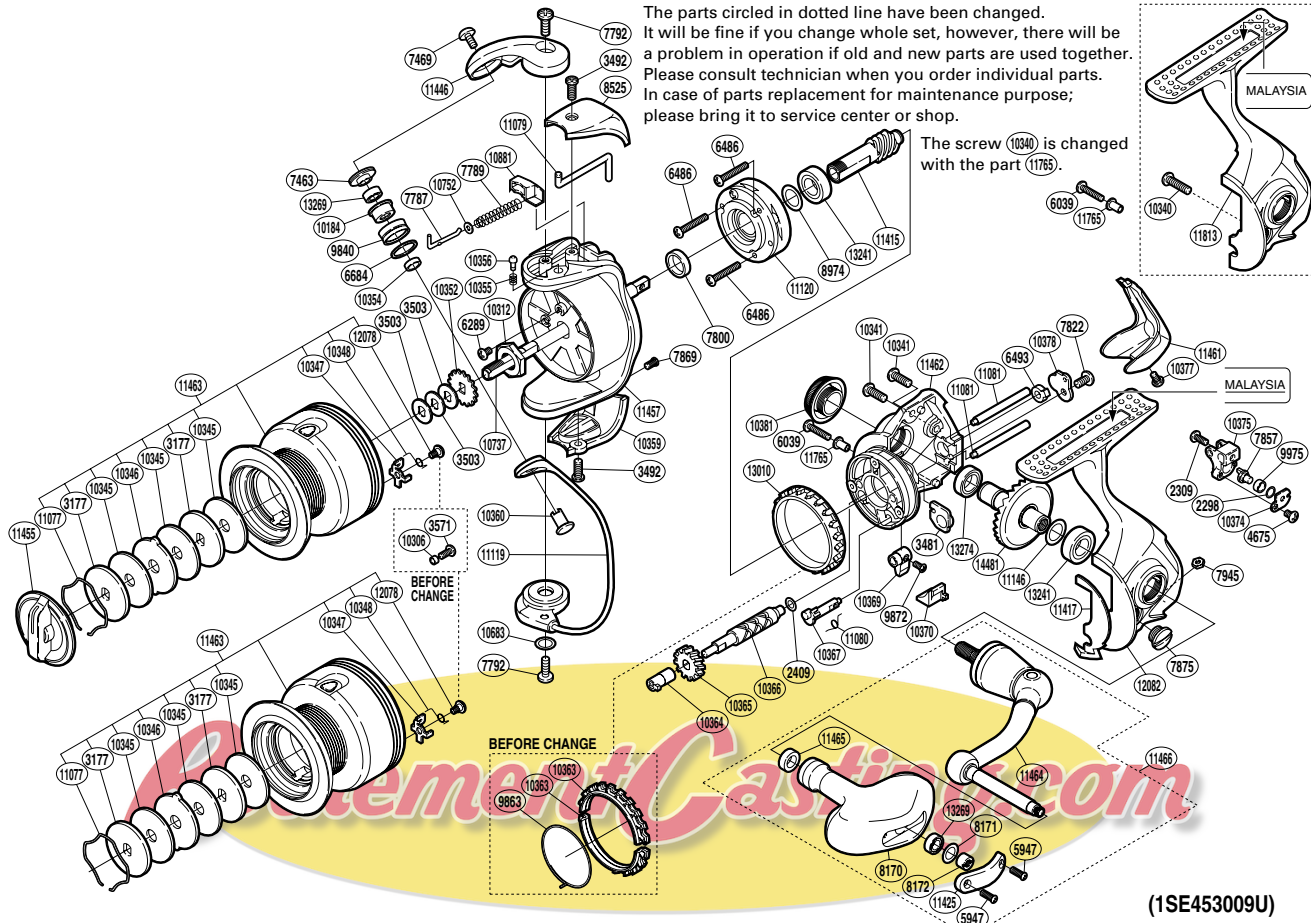

SHIMANO

STRADIC

S A-RB

ST-3000FI

The parts circled in dotted line have been changed. It will be fine if you change whole set, however, there will be a problem in operation if old and new parts are used together. Please consult technician when you order individual parts. In case of parts replacement for maintenance purpose, please bring it to service center or shop.

The screw (10340) is changed with the part (11765).

Part No.	Description	Part No.	Description	Part No.	Description
RD 2298	Spacer	RD 9975	Oscillating Slider Bushing	RD11081	Oscillating Guide
RD 2309	Screw	RD10184	Line Roller Bushing	RD11119	Bail Assembly
RD 2409	Spacer	RD10312	Rotor Nut	RD11120	Roller Clutch Assembly
RD 3177	Key Washer	RD10341	Screw	RD11146	Washer
RD 3481	Bushing	RD10345	Drag Washer	RD11415	Pinion Gear
RD 3492	Screw	RD10346	Eared Washer	RD11417	Bail Trip Strike
RD 3503	Spool Washer	RD10347	Drag Click	RD11425	Handle Knob I.D. Plate
RD 4675	Screw	RD10348	Click Spring	RD11446	Bail Arm
RD 5947	Screw	RD10352	Spool Support	RD11455	Drag Knob
RD 6039	Screw	RD10354	Bearing Spacer	RD11457	Rotor
RD 6289	Screw	RD10355	Click Spring	RD11461	Rear Protector
RD 6486	Screw	RD10356	Click Pin	RD11462	Body
RD 6493	Worm Bushing (rear)	RD10359	Bail Hold Support Guard	RD11463	Spool Assembly
RD 6684	Line Roller Spacer	RD10360	Line Roller Support	RD11464	Handle Shank Assembly
RD 7463	Line Roller Washer	RD10364	Worm Bushing (front)	RD11465	Handle Knob Shaft Collar
RD 7469	Screw	RD10365	Idle Gear	RD11466	Handle Assembly
RD 7787	Bail Spring Guide A	RD10366	Worm Shaft	RD11765	Screw Washer
RD 7789	Bail Spring	RD10367	Anti-Reverse Cam	RD12078	Screw
RD 7792	Screw	RD10369	Anti-Reverse Lever	RD12082	Side Cover
RD 7800	Rotor Ring	RD10370	Anti-Reverse Lever Cover	RD13010	Friction Ring
RD 7822	Screw	RD10374	Oscillating Pawl Cover	RD13241	Ball Bearing
RD 7857	Oscillating Pawl	RD10375	Oscillating Slider	RD13269	Ball Bearing
RD 7869	Screw	RD10377	Screw	RD13274	Ball Bearing
RD 7875	Oil Cap	RD10378	Worm Shaft Retainer	RD14481	Drive Gear
RD 7945	Nut	RD10381	Handle Screw Cap		
RD 8170	Handle Knob	RD10683	Washer		
RD 8171	Washer	RD10737	Main Shaft	RD 3571	Screw (before change)
RD 8172	Handle Knob Nut	RD10752	Spring Guide A Support	RD 9863	Friction Spring (before change)
RD 8525	Bail Spring Cover	RD10881	Bail Spring Seat	RD10306	Drag Click Collar (before change)
RD 8974	Washer	RD11077	Drag Washers Retainer	RD10340	Screw (before change)
RD 9840	Line Roller	RD11079	Bail Trip Lever	RD10363	Friction Ring (before change)
RD 9872	Screw	RD11080	Anti-Reverse Cam Spring	RD11813	Side Cover (before change)