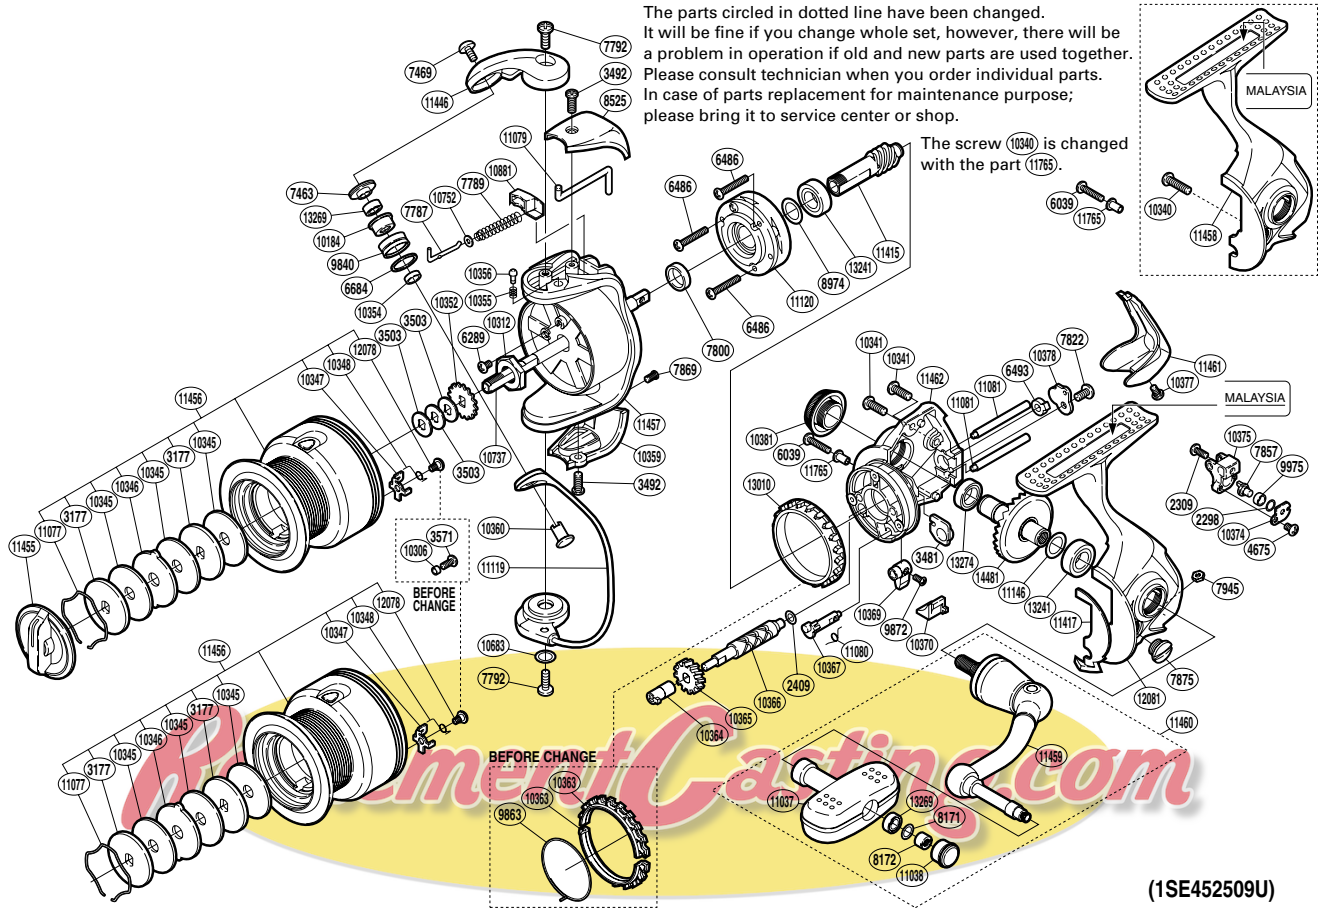

## ST-2500FI

(1SE452509U)

Part No.	Description	Part No.	Description	Part No.	Description
RD 2298	Spacer	RD10184	Line Roller Bushing	RD11079	Bail Trip Lever
RD 2309	Screw	RD10312	Rotor Nut	RD11080	Anti-Reverse Cam Spring
RD 2409	Spacer	RD10341	Screw	RD11081	Oscillating Guide
RD 3177	Key Washer	RD10345	Drag Washer	RD11119	Bail Assembly
RD 3481	Bushing	RD10346	Eared Washer	RD11120	Roller Clutch Assembly
RD 3492	Screw	RD10347	Drag Click	RD11146	Washer
RD 3503	Spool Washer	RD10348	Click Spring	RD11415	Pinion Gear
RD 4675	Screw	RD10352	Spool Support	RD11417	Bail Trip Strike
RD 6039	Screw	RD10354	Bearing Spacer	RD11446	Bail Arm
RD 6289	Screw	RD10355	Click Spring	RD11455	Drag Knob
RD 6486	Screw	RD10356	Click Pin	RD11456	Spool Assembly
RD 6493	Worm Bushing (rear)	RD10359	Bail Hold Support Guard	RD11457	Rotor
RD 6684	Line Roller Spacer	RD10360	Line Roller Support	RD11459	Handle Shank Assembly
RD 7463	Line Roller Washer	RD10364	Worm Bushing (front)	RD11460	Handle Assembly
RD 7469	Screw	RD10365	Idle Gear	RD11461	Rear Protector
RD 7787	Bail Spring Guide A	RD10366	Worm Shaft	RD11462	Body
RD 7789	Bail Spring	RD10367	Anti-Reverse Cam	RD11765	Screw Washer
RD 7792	Screw	RD10369	Anti-Reverse Lever	RD12078	Screw
RD 7800	Rotor Ring	RD10370	Anti-Reverse Lever Cover	RD12081	Side Cover
RD 7822	Screw	RD10374	Oscillating Pawl Cover	RD13010	Friction Ring
RD 7857	Oscillating Pawl	RD10375	Oscillating Slider	RD13241	Ball Bearing
RD 7869	Screw	RD10377	Screw	RD13269	Ball Bearing
RD 7875	Oil Cap	RD10378	Worm Shaft Retainer	RD13274	Ball Bearing
RD 7945	Nut	RD10381	Handle Screw Cap	RD14481	Drive Gear
RD 8171	Washer	RD10683	Washer		
RD 8172	Handle Knob Nut	RD10737	Main Shaft	RD 3571	Screw (before change)
RD 8525	Bail Spring Cover	RD10752	Spring Guide A Support	RD 9863	Friction Spring (before change)
RD 8974	Washer	RD10881	Bail Spring Seat	RD10306	Drag Click Collar (before change)
RD 9840	Line Roller	RD11037	Handle Knob	RD10340	Screw (before change)
RD 9872	Screw	RD11038	Handle Knob Seal	RD10363	Friction Ring (before change)
RD 9975	Oscillating Slider Bushing	RD11077	Drag Washers Retainer	RD11458	Side Cover (before change)