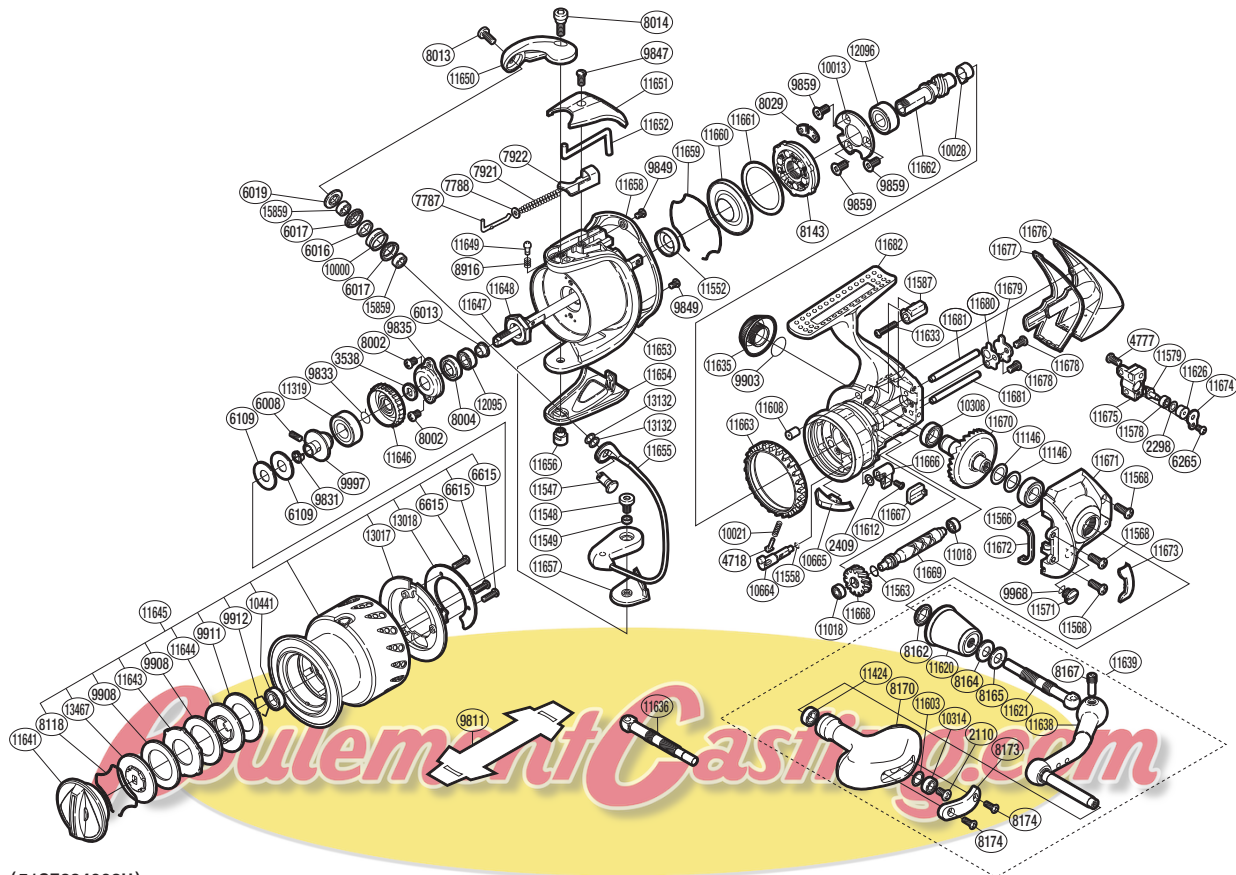

SHIMANO

STELLA  A-RB

STL-4000FD

(51SE694003U)

Part No.	Description	Part No.	Description	Part No.	Description
RD 2110	Screw	RD 9968	O Ring	RD11650	Bail Arm
RD 2298	Spacer	RD 9997	Bearing Bushing	RD11651	Bail Spring Cover
RD 2409	Spacer	RD10000	Line Roller	RD11652	Bail Trip Lever
RD 3538	Spool Support	RD10013	Bearing Retainer	RD11653	Rotor
RD 4718	Lever Spring Guide A	RD10021	Anti-Reverse Cam Spring	RD11654	Bail Hold Support Guard
RD 4777	Screw	RD10028	Bushing	RD11655	Bail Assembly
RD 6008	Set Screw	RD10308	Ball Bearing	RD11656	Bail Hold Support Shaft
RD 6013	Main Shaft Spacer	RD10314	Ball Bearing	RD11657	Bail Hold Support Spacer
RD 6016	Bearing Spacer	RD10441	Ball Bearing	RD11658	Rotor Guard
RD 6017	Line Roller Bushing	RD11018	Ball Bearing	RD11659	Roller Clutch Water Proof Retainer
RD 6019	Line Roller Plate	RD11146	Washer	RD11660	Roller Clutch Water Proof
RD 6109	Spool Washer	RD11319	Ball Bearing	RD11661	Roller Clutch Outer Spacer
RD 6265	Screw	RD11424	Ball Bearing	RD11662	Pinion Gear
RD 6615	Screw	RD11547	Line Roller Support	RD11663	Friction Ring
RD 7787	Bail Spring Guide A	RD11548	Screw	RD11664	Anti-Reverse Cam
RD 7788	Spring Guide A Support	RD11549	Screw Collar	RD11665	Bail Trip Strike
RD 7921	Bail Spring	RD11552	Rotor Ring	RD11666	Anti-Reverse Lever
RD 7922	Bail Spring Seat	RD11558	O Ring	RD11667	Anti-Reverse Lever Cover
RD 8002	Screw	RD11563	Worm Shaft Ring	RD11668	Idle Gear
RD 8004	Bearing Water Proof	RD11566	Ball Bearing	RD11669	Worm Shaft
RD 8013	Screw	RD11568	Screw	RD11670	Drive Gear
RD 8014	Screw	RD11571	Oil Cap	RD11671	Side Cover
RD 8029	Clutch Insole	RD11578	Ball Bearing	RD11672	Flange Water Proof
RD 8118	Drag Washers Retainer	RD11579	Oscillating Pawl	RD11673	Friction Ring Spacer
RD 8143	Roller Clutch Assembly	RD11587	Rear Protector Collar	RD11674	Oscillating Pawl Cover
RD 8162	Handle Shaft Seal	RD11603	Washer	RD11675	Oscillating Slider
RD 8164	Coned Disc Spring	RD11608	Body Flange Seal	RD11676	Rear Protector
RD 8165	Large Handle Shank Washer	RD11612	Screw	RD11677	Rear Shield
RD 8167	Handle Shaft Screw	RD11620	Handle Shaft Cover	RD11678	Screw
RD 8170	Handle Knob	RD11621	Handle Shaft (left)	RD11679	Worm Shaft Retainer
RD 8173	Handle Knob I.D. Plate	RD11626	Oscillating Slider Bushing	RD11680	Worm Shaft Retainer Washer
RD 8174	Screw	RD11633	Screw	RD11681	Oscillating Guide
RD 8916	Click Spring	RD11635	Handle Screw Cap	RD11682	Body
RD 9831	Bearing Bushing Spacer	RD11638	Handle Shank Assembly	RD12095	Ball Bearing
RD 9833	Ratchet Spring	RD11639	Handle Assembly	RD12096	Ball Bearing
RD 9835	Rotor Nut Lock Plate	RD11641	Drag Knob	RD13017	Spool Pin Cover
RD 9847	Screw	RD11643	Eared Washer	RD13018	Spool Pin Cover Plate
RD 9849	Screw	RD11644	Key Washer	RD13132	Washer
RD 9859	Screw	RD11645	Spool Assembly	RD13467	Key Washer
RD 9903	O Ring	RD11646	Drag Click Ratchet	RD15859	Ball Bearing
RD 9908	Drag Washer	RD11647	Main Shaft		
RD 9911	Drag Washer	RD11648	Rotor Nut	RD 9811	Reel Seat Spacer (accessory)
RD 9912	Bearing Retainer	RD11649	Click Pin	RD11636	Handle Shaft (right) (accessory)