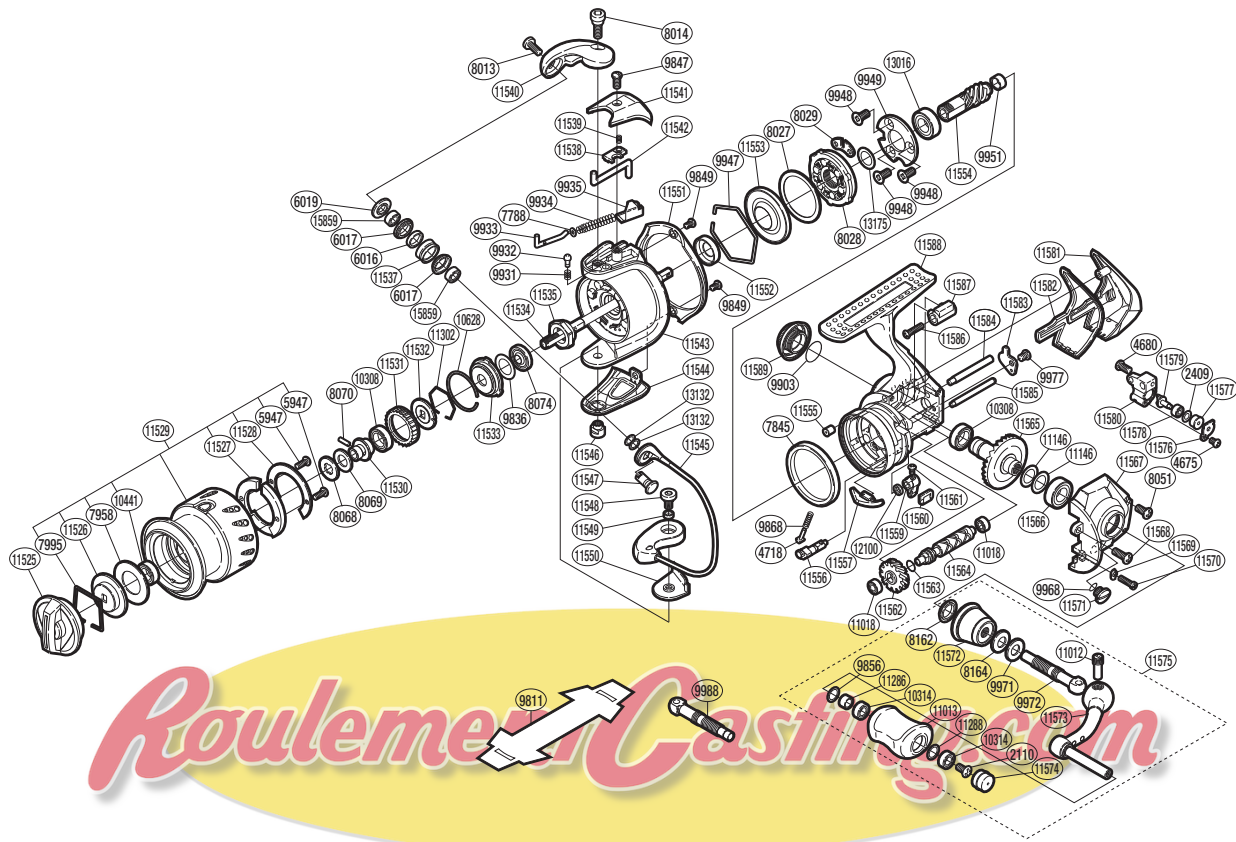

# SHIMANO

STELLA  A-RB

STL-1000FD

(51SE691003U)

Part No.	Description	Part No.	Description	Part No.	Description
RD 2110	Screw	RD 9972	Handle Shaft (left)	RD11555	Body Flange Seal
RD 2409	Spacer	RD 9977	Screw	RD11556	Anti-Reverse Cam
RD 4675	Screw	RD10308	Ball Bearing	RD11557	Bail Trip Strike
RD 4680	Screw	RD10314	Ball Bearing	RD11559	Anti-Reverse Lever
RD 4718	Lever Spring Guide A	RD10441	Ball Bearing	RD11560	Anti-Reverse Lever Cover
RD 5947	Screw	RD10628	Rotor Nut Lock Plate Spring	RD11561	Screw
RD 6016	Bearing Spacer	RD11012	Handle Shaft Screw	RD11562	Idle Gear
RD 6017	Line Roller Bushing	RD11013	Handle Knob	RD11563	Worm Shaft Ring
RD 6019	Line Roller Plate	RD11018	Ball Bearing	RD11564	Worm Shaft
RD 7788	Spring Guide A Support	RD11146	Washer	RD11565	Drive Gear
RD 7845	Friction Ring	RD11286	Handle Knob Shaft Collar	RD11566	Ball Bearing
RD 7958	Drag Washer	RD11288	Washer	RD11567	Side Cover
RD 7995	Drag Washers Retainer	RD11302	Ratchet Spring	RD11568	Screw
RD 8013	Screw	RD11525	Drag Knob	RD11569	Screw Washer
RD 8014	Screw	RD11526	Key Washer	RD11570	Screw
RD 8027	Roller Clutch Outer Spacer	RD11527	Spool Pin Cover	RD11571	Oil Cap
RD 8028	Roller Clutch Assembly	RD11528	Spool Pin Cover Plate	RD11572	Handle Shaft Cover
RD 8029	Clutch Insole	RD11529	Spool Assembly	RD11573	Handle Shank Assembly
RD 8051	Screw	RD11530	Bearing Bushing	RD11574	Handle Knob Seal
RD 8068	Spool Washer	RD11531	Drag Click Ratchet	RD11575	Handle Assembly
RD 8069	Main Shaft Set Pin Retainer	RD11532	Spool Support	RD11576	Oscillating Pawl Cover
RD 8070	Main Shaft Set Pin	RD11533	Rotor Nut Lock Plate	RD11577	Oscillating Slider Bushing
RD 8074	Bearing Water Proof	RD11534	Main Shaft	RD11578	Ball Bearing
RD 8162	Handle Shaft Seal	RD11535	Rotor Nut	RD11579	Oscillating Pawl
RD 8164	Coned Disc Spring	RD11537	Line Roller	RD11580	Oscillating Slider
RD 9836	Washer	RD11538	Bail Trip Cover	RD11581	Rear Protector
RD 9847	Screw	RD11539	Bail Trip Lever Spring	RD11582	Rear Shield
RD 9849	Screw	RD11540	Bail Arm	RD11583	Worm Shaft Retainer
RD 9856	Washer	RD11541	Bail Spring Cover	RD11584	Oscillating Guide A
RD 9868	Anti-Reverse Cam Spring	RD11542	Bail Trip Lever	RD11585	Oscillating Guide B
RD 9903	O Ring	RD11543	Rotor	RD11586	Screw
RD 9931	Click Spring	RD11544	Bail Hold Support Guard	RD11587	Rear Protector Collar
RD 9932	Click Pin	RD11545	Bail Assembly	RD11588	Body
RD 9933	Bail Spring Guide A	RD11546	Bail Hold Support Shaft	RD11589	Handle Screw Cap
RD 9934	Bail Spring	RD11547	Line Roller Support	RD12100	Anti-Reverse Lever Collar
RD 9935	Bail Spring Seat	RD11548	Screw	RD13016	Ball Bearing
RD 9947	Roller Clutch Water Proof Retainer	RD11549	Screw Collar	RD13132	Washer
RD 9948	Screw	RD11550	Bail Hold Support Spacer	RD13175	Washer
RD 9949	Bearing Retainer	RD11551	Rotor Guard	RD15859	Ball Bearing
RD 9951	Bushing	RD11552	Rotor Ring		
RD 9968	O Ring	RD11553	Roller Clutch Water Proof	RD 9811	Reel Seat Spacer (accessory)
RD 9971	Large Handle Shank Washer	RD11554	Pinion Gear	RD 9988	Handle Shaft (right) (accessory)