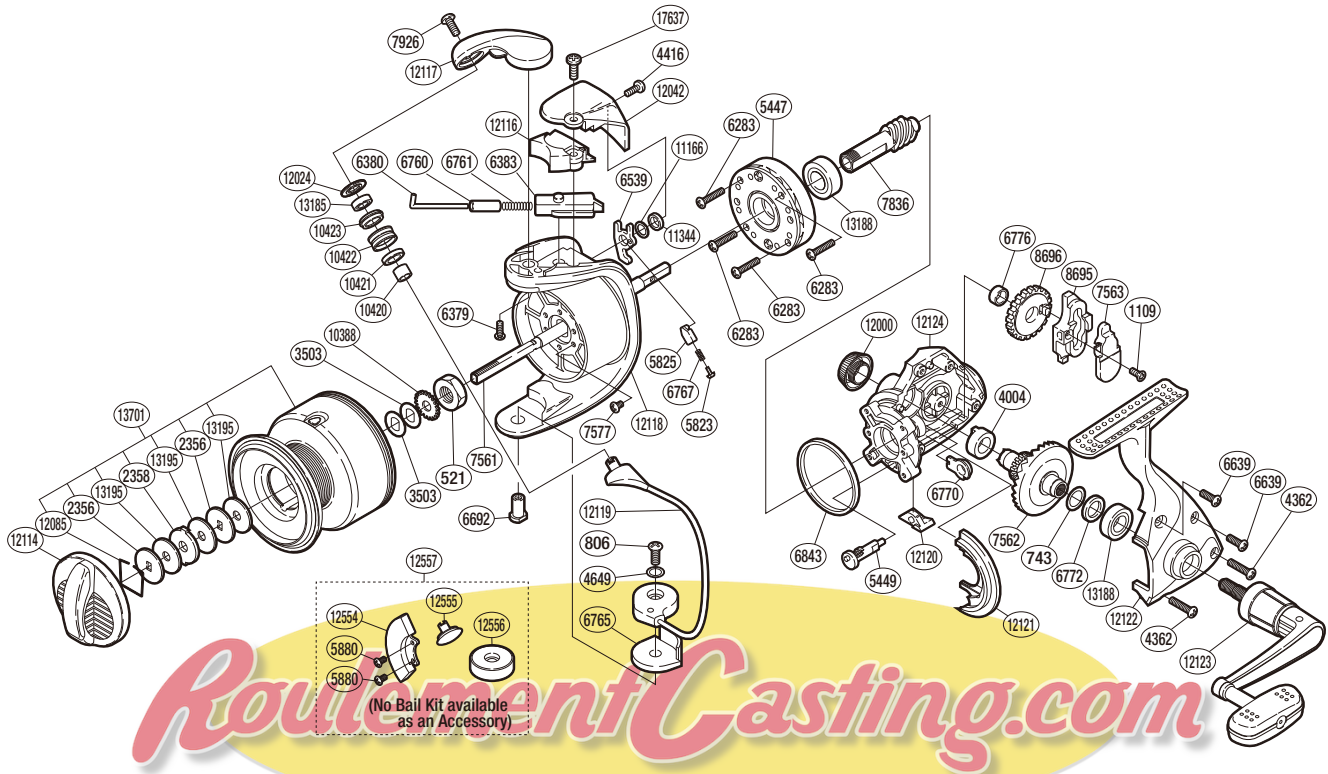

# SHIMANO

## SPHEROS A-RB

## SP-8000FB

(51SD958003U)

RD No.	PARTS NAMES	RD No.	PARTS NAMES	RD No.	PARTS NAMES
0521	Rotor Nut	6765	Bail Hold Support Spacer	12085	Drag Washers Retainer
0743	Washer	6767	Bail Trip Lever Spring	12114	Drag Knob
0806	Screw	6770	Bushing	12116	Bail Spring Cover
1109	Screw	6772	Spacer	12117	Bail Arm
2356	Key Washer	6776	Oscillating Gear Bushing	12118	Rotor
2358	Eared Washer	6843	Friction Ring	12119	Bail Assembly
3503	Spool Washer	7561	Main Shaft	12120	Anti-Reverse Lever Cover
4004	Drive Gear Bushing	7562	Drive Gear	12121	Side Cover Flange
4362	Screw	7563	Oscillating Slider Inner	12122	Side Cover
4416	Screw	7577	Screw	12123	Handle Assembly
4649	Spacer	7836	Pinion Gear	12124	Body
5447	Roller Clutch Assembly	7926	Screw	13185	Ball Bearing
5449	Anti-Reverse Cam	8695	Oscillating Slider	13188	Ball Bearing
5823	Lever Spring Guide A	8696	Oscillating Gear	13195	Drag Washer
5825	Lever Spring Guide B	10388	Spool Support	13701	Spool Assembly
6283	Screw	10420	Bearing Spacer	17637	Screw
6379	Screw	10421	Line Roller Collar		
6380	Bail Spring Guide A	10422	Line Roller		
6383	Bail Spring Guide B	10423	Line Roller Bushing		
6539	Bail Trip Lever	11166	Spacer	5880	Screw (accessory)
6639	Screw	11344	Trip Lever Washer	12554	Counter Weight (rotor) (accessory)
6692	Bail Hold Support Shaft	12000	Handle Screw Cap	12555	Line Roller Support B (accessory)
6760	Bail Spring Guide A Collar	12024	Line Roller Washer	12556	Counter Weight (bail) (accessory)
6761	Bail Spring	12042	Bail Spring Cover Guard	12557	Counter Weight Set (accessory)