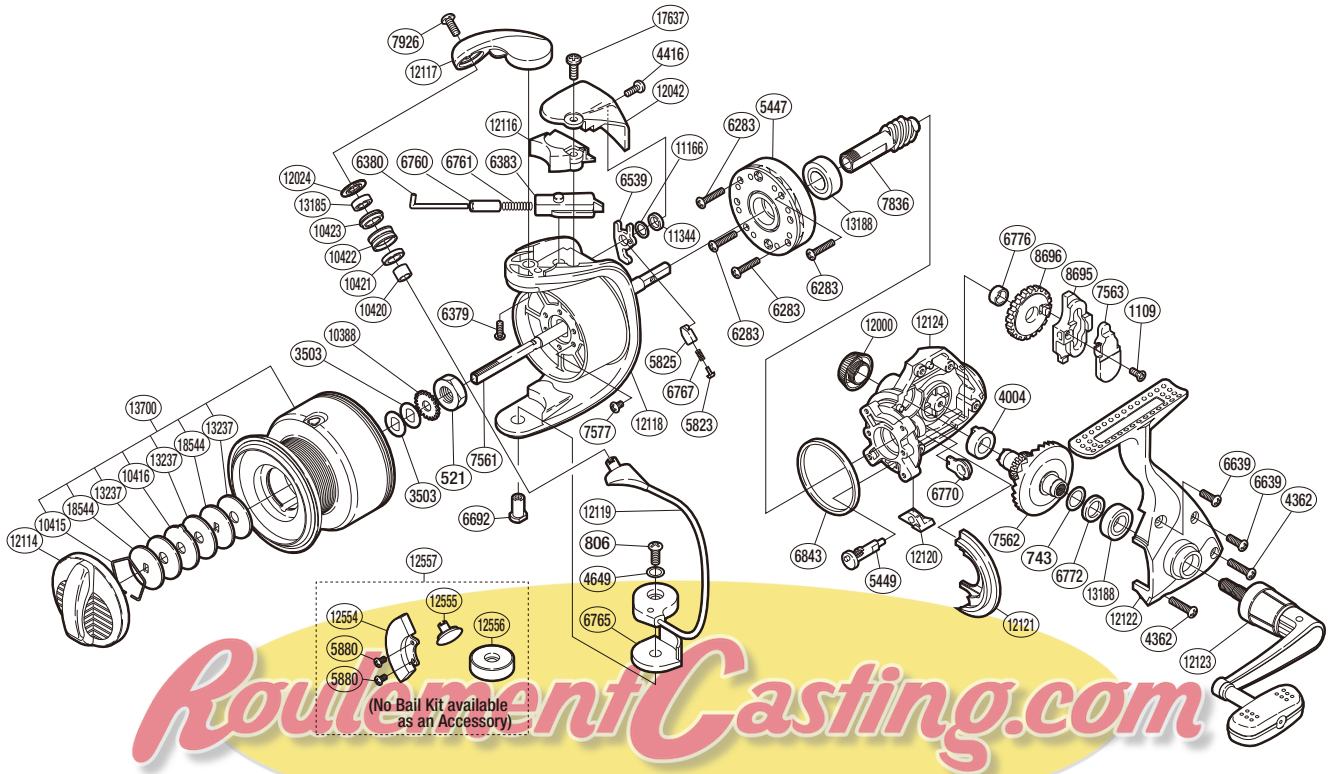

# SHIMANO

## SPHEROS A-RB

## SP-6000FB

(51SD956003U)

RD No.	PARTS NAMES	RD No.	PARTS NAMES	RD No.	PARTS NAMES
0521	Rotor Nut	6770	Bushing	12114	Drag Knob
0743	Washer	6772	Spacer	12116	Bail Spring Cover
0806	Screw	6776	Oscillating Gear Bushing	12117	Bail Arm
1109	Screw	6843	Friction Ring	12118	Rotor
3503	Spool Washer	7561	Main Shaft	12119	Bail Assembly
4004	Drive Gear Bushing	7562	Drive Gear	12120	Anti-Reverse Lever Cover
4362	Screw	7563	Oscillating Slider Inner	12121	Side Cover Flange
4416	Screw	7577	Screw	12122	Side Cover
4649	Spacer	7836	Pinion Gear	12123	Handle Assembly
5447	Roller Clutch Assembly	7926	Screw	12124	Body
5449	Anti-Reverse Cam	8695	Oscillating Slider	13185	Ball Bearing
5823	Lever Spring Guide A	8696	Oscillating Gear	13188	Ball Bearing
5825	Lever Spring Guide B	10388	Spool Support	13237	Drag Washer
6283	Screw	10415	Drag Washers Retainer	13700	Spool Assembly
6379	Screw	10416	Eared Washer	17637	Screw
6380	Bail Spring Guide A	10420	Bearing Spacer	18544	Key Washer
6383	Bail Spring Guide B	10421	Line Roller Collar		
6539	Bail Trip Lever	10422	Line Roller		
6639	Screw	10423	Line Roller Bushing		
6692	Bail Hold Support Shaft	11166	Spacer	5880	Screw (accessory)
6760	Bail Spring Guide A Collar	11344	Trip Lever Washer	12554	Counter Weight (rotor) (accessory)
6761	Bail Spring	12000	Handle Screw Cap	12555	Line Roller Support B (accessory)
6765	Bail Hold Support Spacer	12024	Line Roller Washer	12556	Counter Weight (bail) (accessory)
6767	Bail Trip Lever Spring	12042	Bail Spring Cover Guard	12557	Counter Weight Set (accessory)