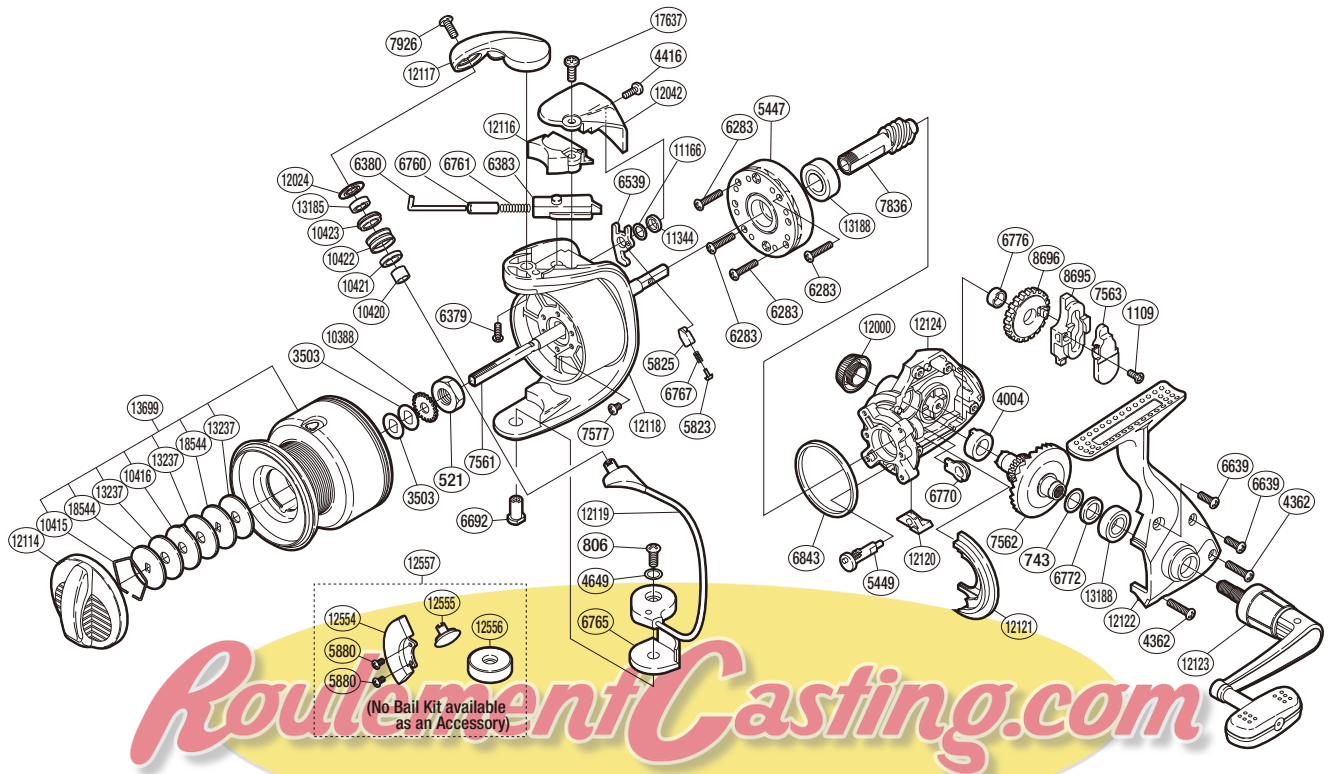

SHIMANO

SPHEROS A-RB

SP-5000FB

(51SD955003U)

RD No.	PARTS NAMES	RD No.	PARTS NAMES	RD No.	PARTS NAMES
0521	Rotor Nut	6770	Bushing	12114	Drag Knob
0743	Washer	6772	Spacer	12116	Bail Spring Cover
0806	Screw	6776	Oscillating Gear Bushing	12117	Bail Arm
1109	Screw	6843	Friction Ring	12118	Rotor
3503	Spool Washer	7561	Main Shaft	12119	Bail Assembly
4004	Drive Gear Bushing	7562	Drive Gear	12120	Anti-Reverse Lever Cover
4362	Screw	7563	Oscillating Slider Inner	12121	Side Cover Flange
4416	Screw	7577	Screw	12122	Side Cover
4649	Spacer	7836	Pinion Gear	12123	Handle Assembly
5447	Roller Clutch Assembly	7926	Screw	12124	Body
5449	Anti-Reverse Cam	8695	Oscillating Slider	13185	Ball Bearing
5823	Lever Spring Guide A	8696	Oscillating Gear	13188	Ball Bearing
5825	Lever Spring Guide B	10388	Spool Support	13237	Drag Washer
6283	Screw	10415	Drag Washers Retainer	13699	Spool Assembly
6379	Screw	10416	Eared Washer	17637	Screw
6380	Bail Spring Guide A	10420	Bearing Spacer	18544	Key Washer
6383	Bail Spring Guide B	10421	Line Roller Collar		
6539	Bail Trip Lever	10422	Line Roller		
6639	Screw	10423	Line Roller Bushing		
6692	Bail Hold Support Shaft	11166	Spacer	5880	Screw (accessory)
6760	Bail Spring Guide A Collar	11344	Trip Lever Washer	12554	Counter Weight (rotor) (accessory)
6761	Bail Spring	12000	Handle Screw Cap	12555	Line Roller Support B (accessory)
6765	Bail Hold Support Spacer	12024	Line Roller Washer	12556	Counter Weight (bail) (accessory)
6767	Bail Trip Lever Spring	12042	Bail Spring Cover Guard	12557	Counter Weight Set (accessory)