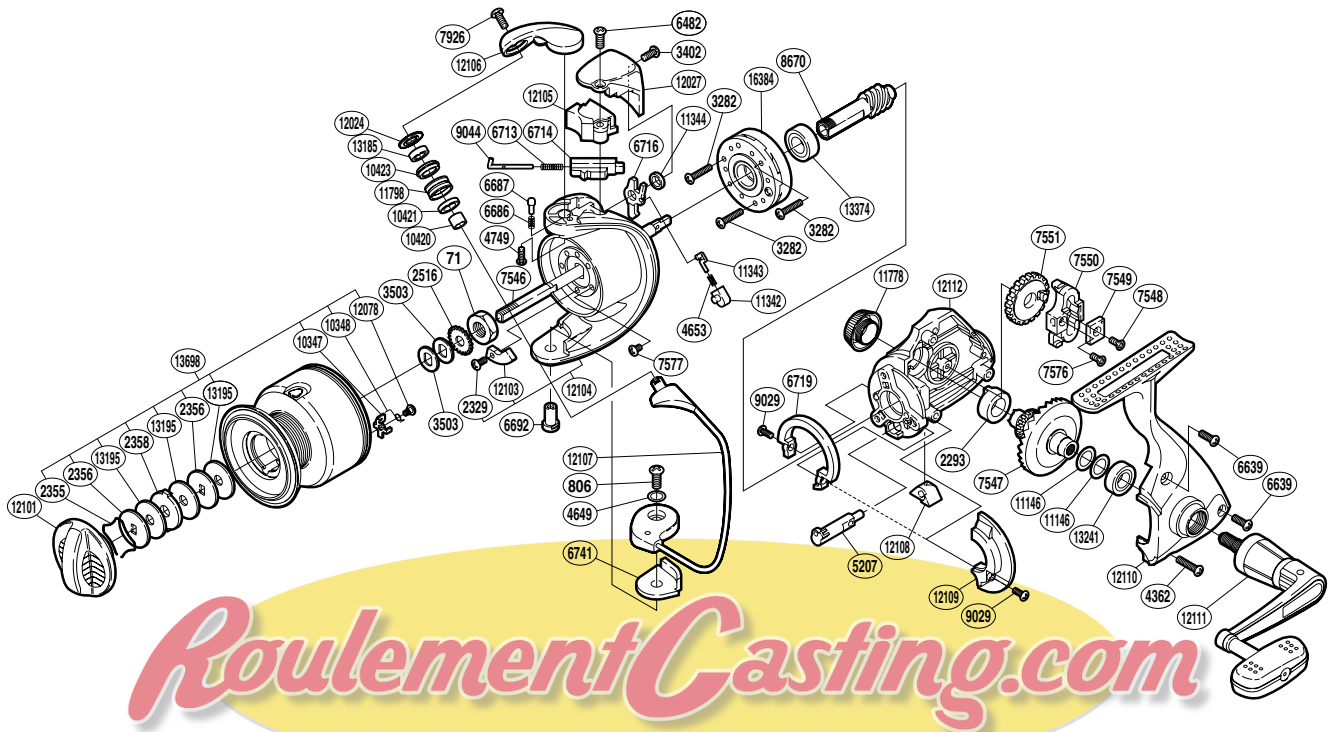

SHIMANO

SPHEROS SA-RB

SP-4000FB

(1SD954003U)

Part No.	Description	Part No.	Description	Part No.	Description
RD 0071	Rotor Nut	RD 6716	Bail Trip Lever	RD11344	Trip Lever Washer
RD 0806	Screw	RD 6719	Friction Ring	RD11778	Handle Screw Cap
RD 2293	Drive Gear Bushing	RD 6741	Bail Hold Support Spacer	RD11798	Line Roller
RD 2329	Screw	RD 7546	Main Shaft	RD12024	Line Roller Washer
RD 2355	Drag Washers Retainer	RD 7547	Drive Gear	RD12027	Bail Spring Cover Guard
RD 2356	Key Washer	RD 7548	Screw	RD12078	Screw
RD 2358	Eared Washer	RD 7549	Oscillating Slider Inner	RD12101	Drag Knob
RD 2516	Spool Support	RD 7550	Oscillating Slider	RD12103	Counter Weight
RD 3282	Screw	RD 7551	Oscillating Gear	RD12104	Rotor
RD 3402	Screw	RD 7576	Screw	RD12105	Bail Spring Cover
RD 3503	Spool Washer	RD 7577	Screw	RD12106	Bail Arm
RD 4362	Screw	RD 7926	Screw	RD12107	Bail Assembly
RD 4649	Spacer	RD 8670	Pinion Gear	RD12108	Anti-Reverse Lever Cover
RD 4653	Lever Spring	RD 9029	Screw	RD12109	Side Cover Flange
RD 4749	Screw	RD 9044	Bail Spring Guide A	RD12110	Side Cover
RD 5207	Anti-Reverse Cam	RD10347	Drag Click	RD12111	Handle Assembly
RD 6482	Screw	RD10348	Click Spring	RD12112	Body
RD 6639	Screw	RD10420	Bearing Spacer	RD13185	Ball Bearing
RD 6686	Click Spring	RD10421	Line Roller Collar	RD13195	Drag Washer
RD 6687	Bail Arm Click	RD10423	Line Roller Bushing	RD13241	Ball Bearing
RD 6692	Bail Hold Support Shaft	RD11146	Washer	RD13374	Ball Bearing
RD 6713	Bail Spring	RD11342	Lever Spring Guide B	RD13698	Spool Assembly
RD 6714	Bail Spring Guide B	RD11343	Lever Spring Guide A	RD16384	Roller Clutch Assembly

(250821)