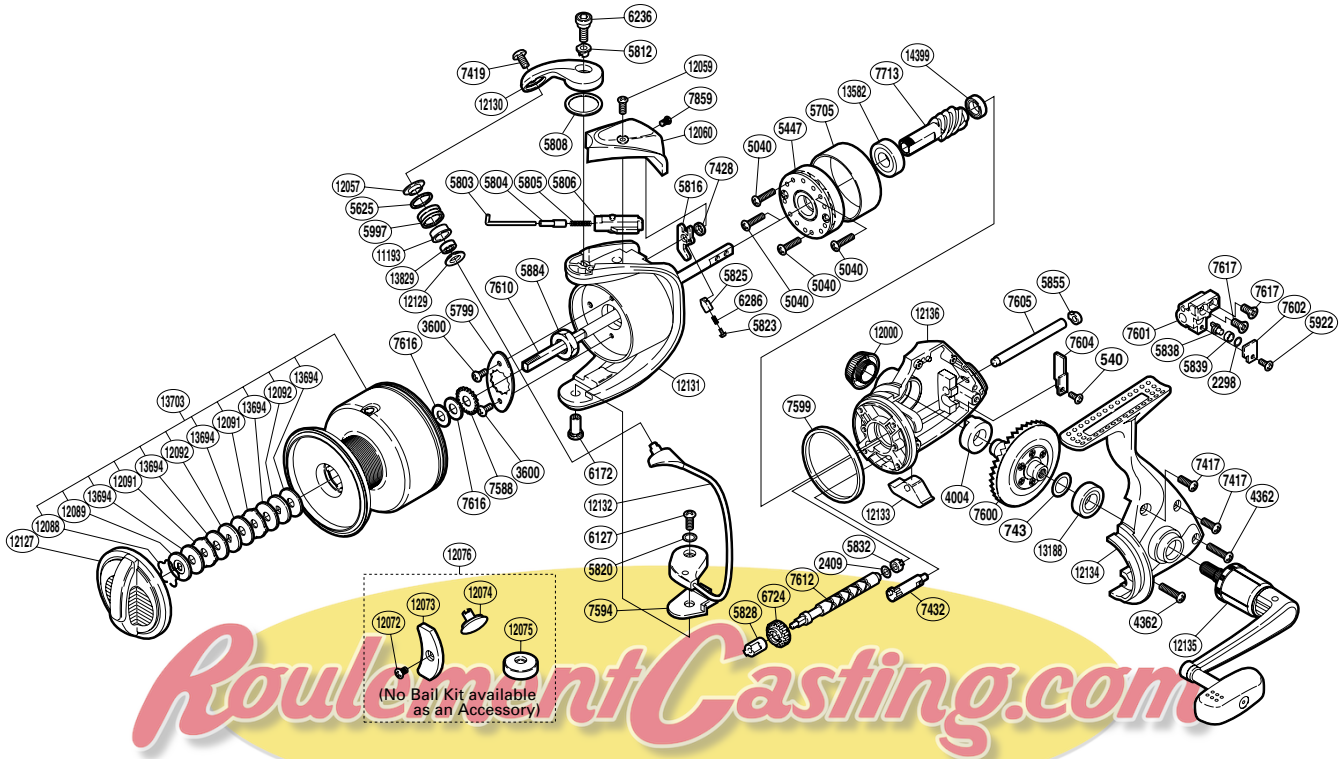

SHIMANO

SPHEROS SA-RB

SP-14000FB

(1SD959503U)

Part No.	Description	Part No.	Description	Part No.	Description
RD 0540	Screw	RD 5922	Screw	RD12059	Screw
RD 0743	Washer	RD 5997	Line Roller	RD12060	Bail Spring Cover
RD 2298	Spacer	RD 6127	Screw	RD12088	Drag Washers Retainer
RD 2409	Spacer	RD 6172	Bail Hold Support Shaft	RD12089	Key Washer
RD 3600	Screw	RD 6236	Screw	RD12091	Eared Washer
RD 4004	Drive Gear Bushing	RD 6286	Bail Trip Lever Spring	RD12092	Key Washer
RD 4362	Screw	RD 6724	Idle Gear	RD12127	Drag Knob
RD 5040	Screw	RD 7417	Screw	RD12129	Bearing Spacer
RD 5447	Roller Clutch Assembly	RD 7419	Screw	RD12130	Bail Arm
RD 5625	Line Roller Spacer	RD 7428	Bail Trip Lever Washer	RD12131	Rotor
RD 5705	Roller Clutch Ring	RD 7432	Anti-Reverse Cam	RD12132	Bail Assembly
RD 5799	Rotor Nut Retainer	RD 7588	Spool Support	RD12133	Anti-Reverse Lever Cover
RD 5803	Bail Spring Guide A	RD 7594	Bail Hold Support Spacer	RD12134	Side Cover
RD 5804	Spring Guide A Support	RD 7599	Friction Ring	RD12135	Handle Assembly
RD 5805	Bail Spring	RD 7600	Drive Gear	RD12136	Body
RD 5806	Bail Spring Guide B	RD 7601	Oscillating Slider	RD13188	Ball Bearing
RD 5808	Washer	RD 7602	Oscillating Slider Retainer	RD13582	Ball Bearing
RD 5812	Screw Collar	RD 7604	Worm Shaft Retainer	RD13694	Drag Washer
RD 5816	Bail Trip Lever	RD 7605	Oscillating Guide	RD13703	Spool Assembly
RD 5820	Spacer	RD 7610	Main Shaft	RD13829	Ball Bearing
RD 5823	Lever Spring Guide A	RD 7612	Worm Shaft	RD14399	Ball Bearing
RD 5825	Lever Spring Guide B	RD 7616	Spool Washer		
RD 5828	Worm Bushing (Front)	RD 7617	Screw		
RD 5832	Worm Bushing (Rear)	RD 7713	Pinion Gear	RD12072	Screw (accessory)
RD 5838	Oscillating Pawl	RD 7859	Screw	RD12073	Counter Weight (rotor) (accessory)
RD 5839	Oscillating Slider Bushing	RD11193	Line Roller Bushing	RD12074	Line Roller Support B (accessory)
RD 5855	Oscillating Guide Holder	RD12000	Handle Screw Cap	RD12075	Counter Weight (bail) (accessory)
RD 5884	Rotor Nut	RD12057	Line Roller Washer	RD12076	Counter Weight Set (accessory)