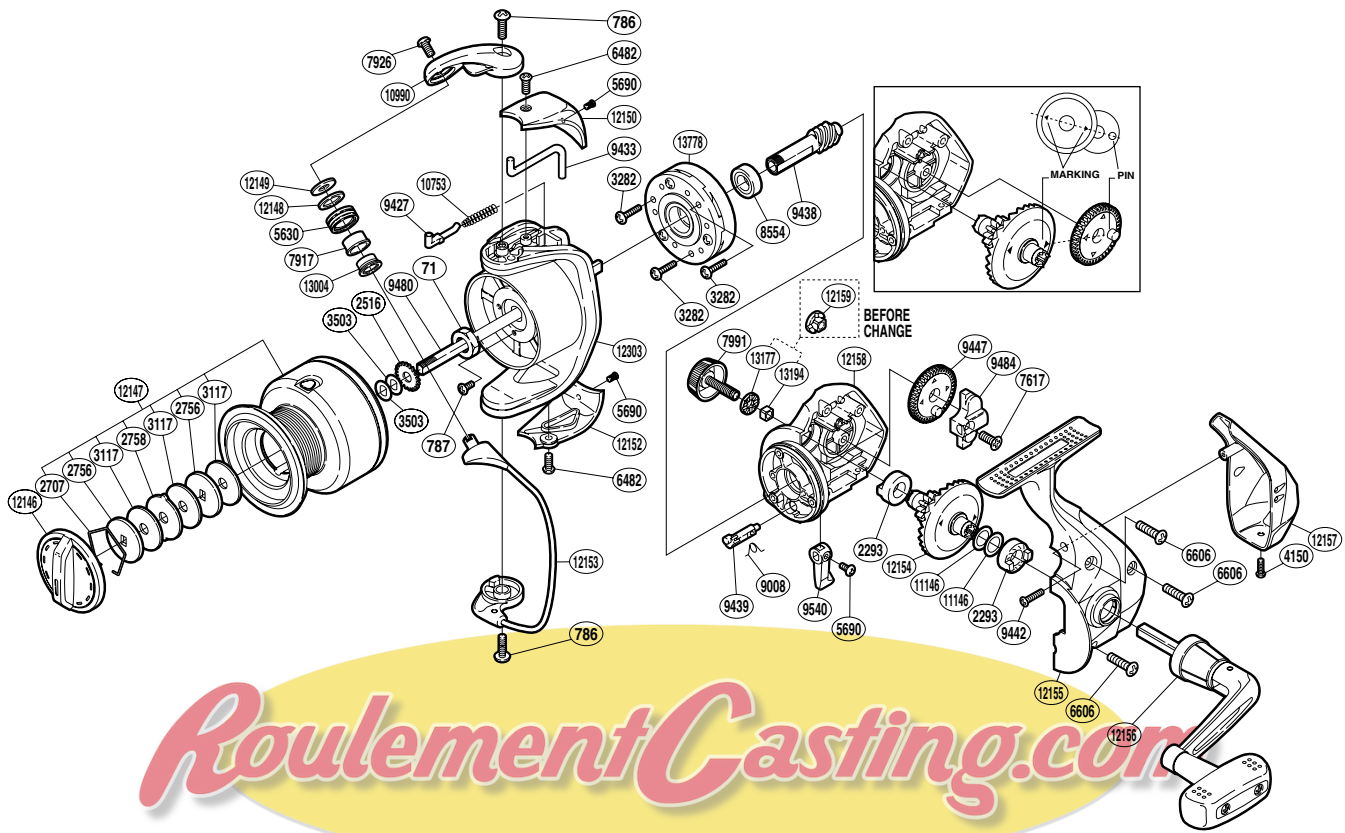

SHIMANO

SOCORRO

SOC-4000F

(1SE784000U)

Part No.	Description	Part No.	Description	Part No.	Description
RD 0071	Rotor Nut	RD 7926	Screw	RD12148	Line Roller Spacer
RD 0786	Screw	RD 7991	Handle Screw Cap	RD12149	Line Roller Washer
RD 0787	Screw	RD 8554	Ball Bearing	RD12150	Bail Spring Cover
RD 2293	Drive Gear Bushing	RD 9008	Anti-Reverse Cam Spring	RD12152	Bail Hold Support Guard
RD 2516	Spool Support	RD 9427	Bail Spring Guide	RD12153	Bail Assembly
RD 2707	Drag Washers Retainer	RD 9433	Bail Trip Lever	RD12154	Drive Gear
RD 2756	Key Washer	RD 9438	Pinion Gear	RD12155	Side Cover
RD 2758	Eared Washer	RD 9439	Anti-Reverse Cam	RD12156	Handle Assembly
RD 3117	Drag Washer	RD 9442	Screw	RD12157	Rear Protector
RD 3282	Screw	RD 9447	Oscillating Gear	RD12158	Body
RD 3503	Spool Washer	RD 9480	Main Shaft	RD12303	Rotor
RD 4150	Screw	RD 9484	Oscillating Slider	RD13004	Line Roller Collar
RD 5630	Line Roller	RD 9540	Anti-Reverse Lever	RD13177	Handle Screw Cap Spacer
RD 5690	Screw	RD10753	Bail Spring	RD13194	Handle Screw Lock
RD 6482	Screw	RD10990	Bail Arm	RD13778	Roller Clutch Assembly
RD 6606	Screw	RD11146	Washer		
RD 7617	Screw	RD12146	Drag Knob		
RD 7917	Line Roller Bushing	RD12147	Spool Assembly	RD12159	Handle Screw Lock Washer (before change)