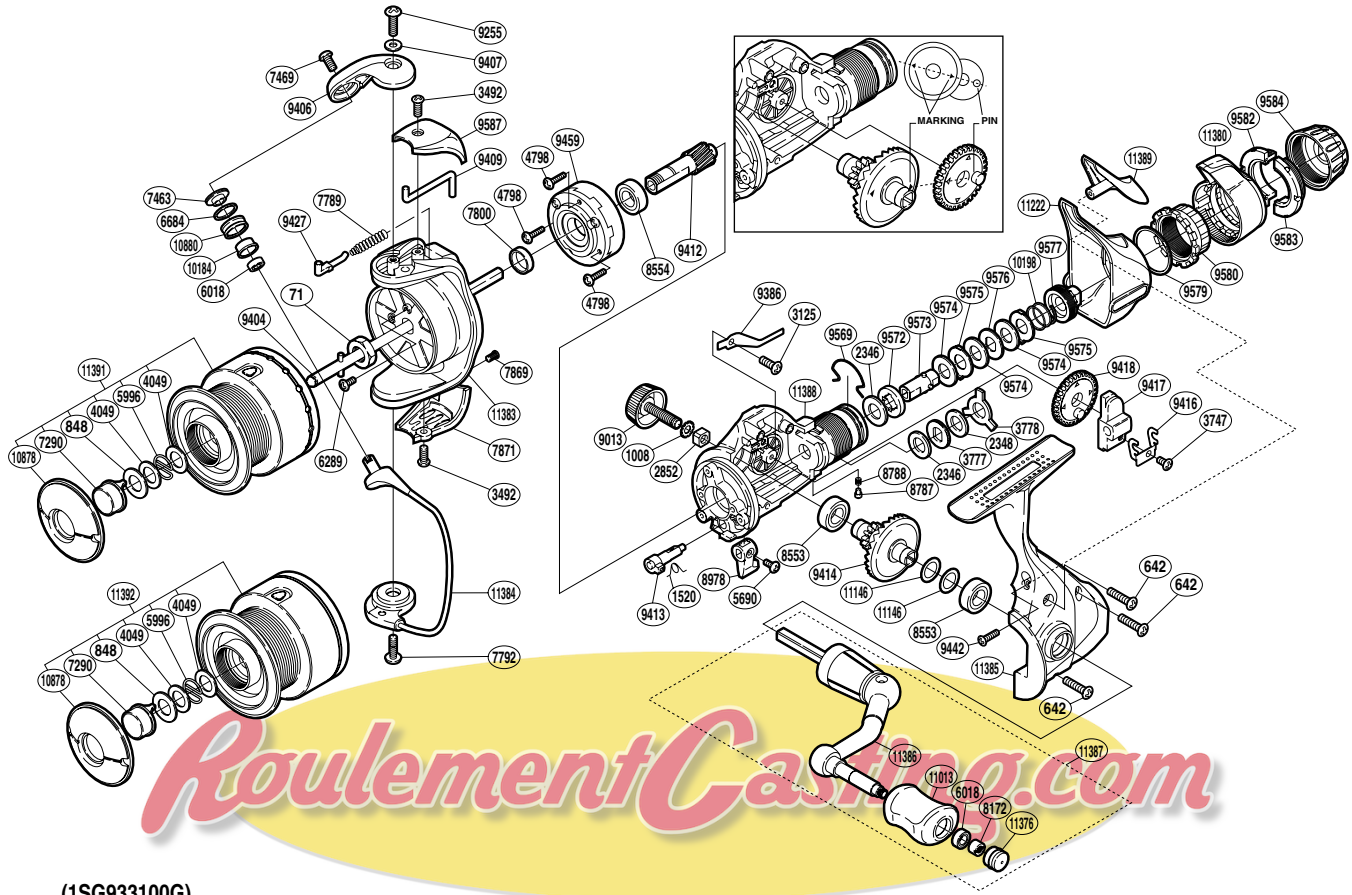

# SHIMANO

## SEIDO

## SED-3000SRA

(1SG933100G)

Part No.	Description	Part No.	Description	Part No.	Description
RD 0071	Rotor Nut	RD 8172	Handle Knob Nut	RD 9577	Pressure Screw
RD 0642	Screw	RD 8553	Ball Bearing	RD 9579	Fightin' Pressure Screw Washer
RD 0848	Washer	RD 8554	Ball Bearing	RD 9580	Fightin' Pressure Screw
RD 1008	Handle Lock Washer	RD 8787	Click Pin	RD 9582	Drag Programmer B1
RD 1520	Anti-Reverse Cam Spring	RD 8788	Click Spring	RD 9583	Drag Programmer B2
RD 2346	Drag Washer	RD 8978	Anti-Reverse Lever	RD 9584	Drag Programmer A
RD 2348	Drag Washer	RD 9013	Handle Screw Cap	RD 9587	Bail Spring Cover
RD 2852	Handle Screw Lock	RD 9255	Screw	RD10184	Line Roller Bushing
RD 3125	Screw	RD 9386	Drag Click	RD10198	Drag Coil Spring
RD 3492	Screw	RD 9404	Main Shaft	RD10878	Push Button Collar
RD 3747	Screw	RD 9406	Bail Arm	RD10880	Line Roller
RD 3777	Click Gear	RD 9407	Washer	RD11013	Handle Knob
RD 3778	Eared Washer	RD 9409	Bail Trip Lever	RD11146	Washer
RD 4049	Washer	RD 9412	Pinion Gear	RD11222	Rear Protector B
RD 4798	Screw	RD 9413	Anti-Reverse Cam	RD11376	Handle Knob Seal
RD 5690	Screw	RD 9414	Drive Gear	RD11380	Fightin' Lever
RD 5996	Locking Spring	RD 9416	Oscillating Slider Retainer	RD11383	Rotor
RD 6018	Ball Bearing	RD 9417	Oscillating Slider	RD11384	Bail Assembly
RD 6289	Screw	RD 9418	Oscillating Gear	RD11385	Side Cover
RD 6684	Line Roller Spacer	RD 9427	Bail Spring Guide	RD11386	Handle Shank Assembly
RD 7290	Push Button	RD 9442	Screw	RD11387	Handle Assembly
RD 7463	Line Roller Washer	RD 9459	Roller Clutch Assembly	RD11388	Body
RD 7469	Screw	RD 9569	Hold Click Spring	RD11389	Rear Protector A
RD 7789	Bail Spring	RD 9572	Drag Shaft B	RD11391	Spool Assembly
RD 7792	Screw	RD 9573	Drag Shaft A		
RD 7800	Rotor Ring	RD 9574	Drag Washer		
RD 7869	Screw	RD 9575	Eared Washer		
RD 7871	Bail Hold Support Guard	RD 9576	Key Washer	RD11392	Spare Spool Assembly