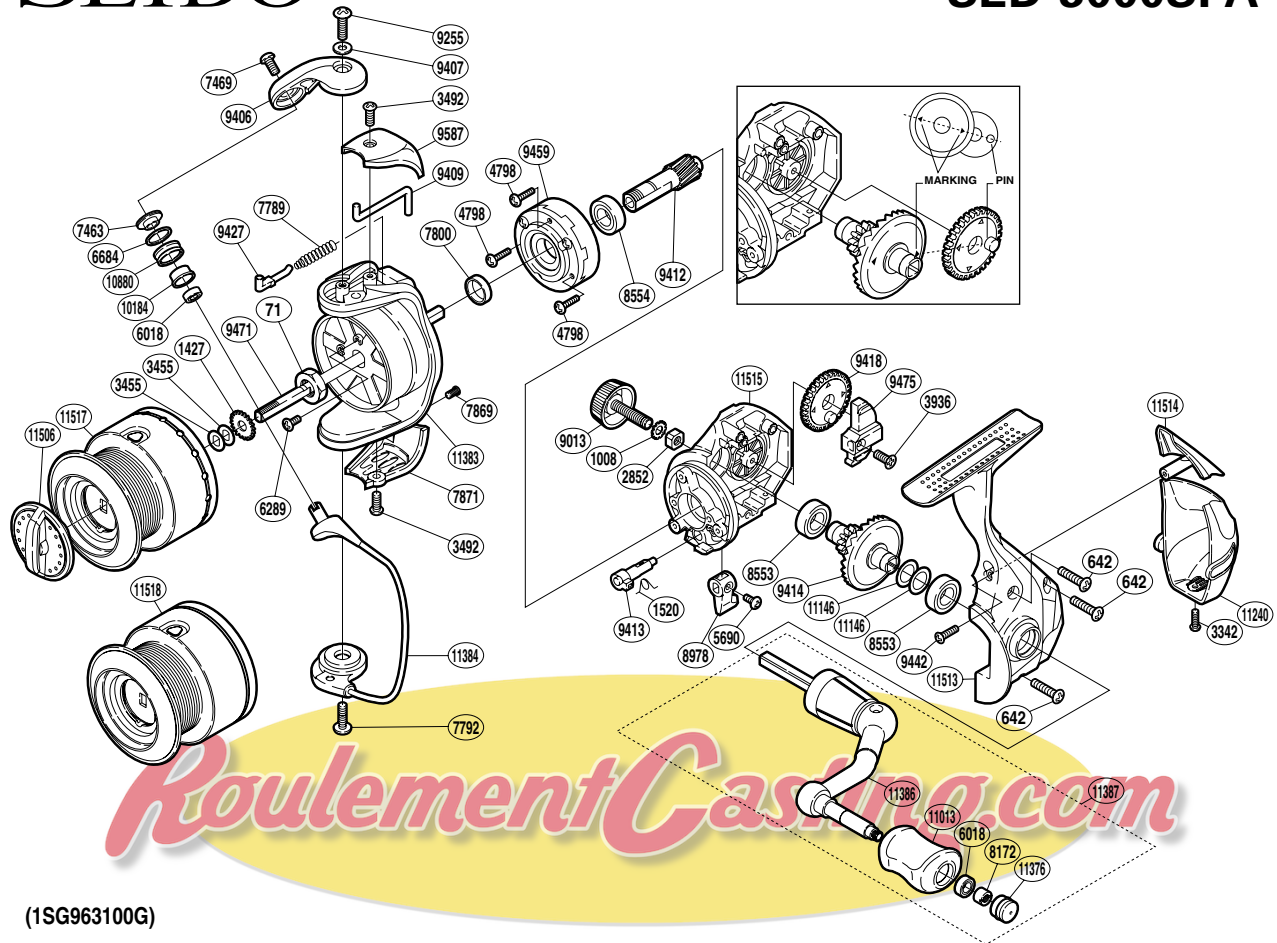

SHIMANO

SEIDO

SED-3000SFA

(1SG963100G)

Part No.	Description	Part No.	Description	Part No.	Description
RD 0071	Rotor Nut	RD 7869	Screw	RD 9587	Bail Spring Cover
RD 0642	Screw	RD 7871	Bail Hold Support Guard	RD10184	Line Roller Bushing
RD 1008	Handle Lock Washer	RD 8172	Handle Knob Nut	RD10880	Line Roller
RD 1427	Spool Support	RD 8553	Ball Bearing	RD11013	Handle Knob
RD 1520	Anti-Reverse Cam Spring	RD 8554	Ball Bearing	RD11146	Washer
RD 2852	Handle Screw Lock	RD 8978	Anti-Reverse Lever	RD11240	Rear Protector B
RD 3342	Screw	RD 9013	Handle Screw Cap	RD11376	Handle Knob Seal
RD 3455	Spool Washer	RD 9255	Screw	RD11383	Rotor
RD 3492	Screw	RD 9406	Bail Arm	RD11384	Bail Assembly
RD 3936	Screw	RD 9407	Washer	RD11386	Handle Shank Assembly
RD 4798	Screw	RD 9409	Bail Trip Lever	RD11387	Handle Assembly
RD 5690	Screw	RD 9412	Pinion Gear	RD11506	Drag Knob
RD 6018	Ball Bearing	RD 9413	Anti-Reverse Cam	RD11513	Side Cover
RD 6289	Screw	RD 9414	Drive Gear	RD11514	Rear Protector A
RD 6684	Line Roller Spacer	RD 9418	Oscillating Gear	RD11515	Body
RD 7463	Line Roller Washer	RD 9427	Bail Spring Guide	RD11517	Spool Assembly
RD 7469	Screw	RD 9442	Screw		
RD 7789	Bail Spring	RD 9459	Roller Clutch Assembly		
RD 7792	Screw	RD 9471	Main Shaft		
RD 7800	Rotor Ring	RD 9475	Oscillating Slider	RD11518	Spare Spool Assembly