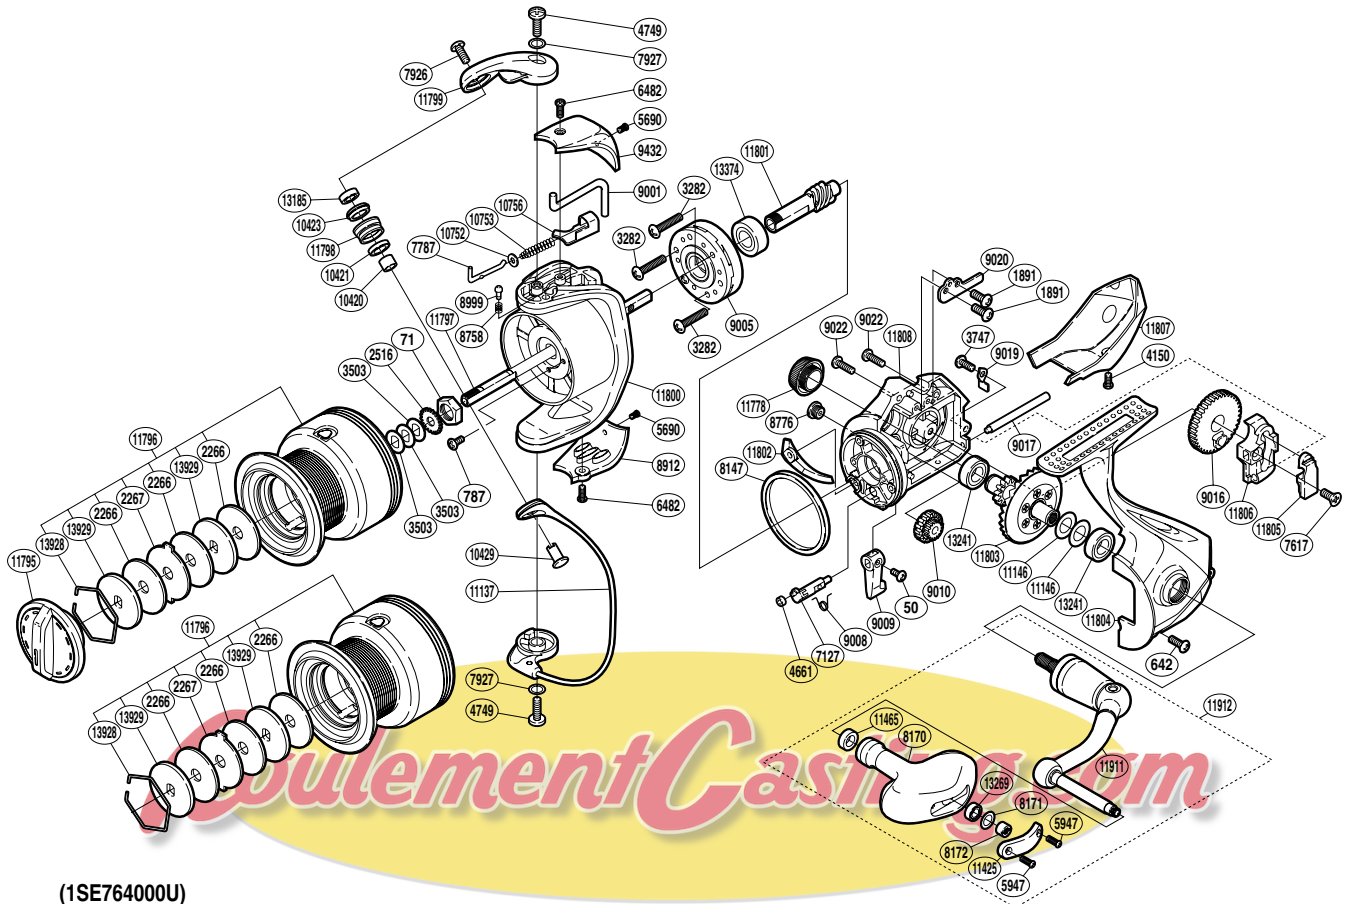

SHIMANO

SAROS S A-RB

SAR-4000F

(1SE764000U)

Part No.	Description	Part No.	Description	Part No.	Description
RD 0050	Screw	RD 8172	Handle Knob Nut	RD11425	Handle Knob I.D. Plate
RD 0071	Rotor Nut	RD 8758	Click Spring	RD11465	Handle Knob Shaft Collar
RD 0642	Screw	RD 8776	Oil Cap	RD11778	Handle Screw Cap
RD 0787	Screw	RD 8912	Bail Hold Support Guard	RD11795	Drag Knob
RD 1891	Screw	RD 8999	Click Pin	RD11796	Spool Assembly
RD 2266	Drag Washer	RD 9001	Bail Trip Lever	RD11797	Main Shaft
RD 2267	Eared Washer	RD 9005	Roller Clutch Assembly	RD11798	Line Roller
RD 2516	Spool Support	RD 9008	Anti-Reverse Cam Spring	RD11799	Bail Arm
RD 3282	Screw	RD 9009	Anti-Reverse Lever	RD11800	Rotor
RD 3503	Spool Washer	RD 9010	Idle Gear	RD11801	Pinion Gear
RD 3747	Screw	RD 9016	Oscillating Gear	RD11802	Bail Trip Strike
RD 4150	Screw	RD 9017	Oscillating Guide	RD11803	Drive Gear
RD 4661	Anti-Reverse Cam Ring	RD 9019	Oscillating Guide Retainer	RD11804	Side Cover
RD 4749	Screw	RD 9020	Oscillating Guide Plate	RD11805	Oscillating Slider Inner
RD 5690	Screw	RD 9022	Screw	RD11806	Oscillating Slider
RD 5947	Screw	RD 9432	Bail Spring Cover	RD11807	Rear Protector
RD 6482	Screw	RD10420	Bearing Spacer	RD11808	Body
RD 7127	Anti-Reverse Cam	RD10421	Line Roller Collar	RD11911	Handle Shank Assembly
RD 7617	Screw	RD10423	Line Roller Bushing	RD11912	Handle Assembly
RD 7787	Bail Spring Guide A	RD10429	Line Roller Support	RD13185	Ball Bearing
RD 7926	Screw	RD10752	Spring Guide A Support	RD13241	Ball Bearing
RD 7927	Washer	RD10753	Bail Spring	RD13269	Ball Bearing
RD 8147	Friction Ring	RD10756	Bail Spring Seat	RD13374	Ball Bearing
RD 8170	Handle Knob	RD11137	Bail Assembly	RD13928	Drag Washers Retainer
RD 8171	Washer	RD11146	Washer	RD13929	Key Washer