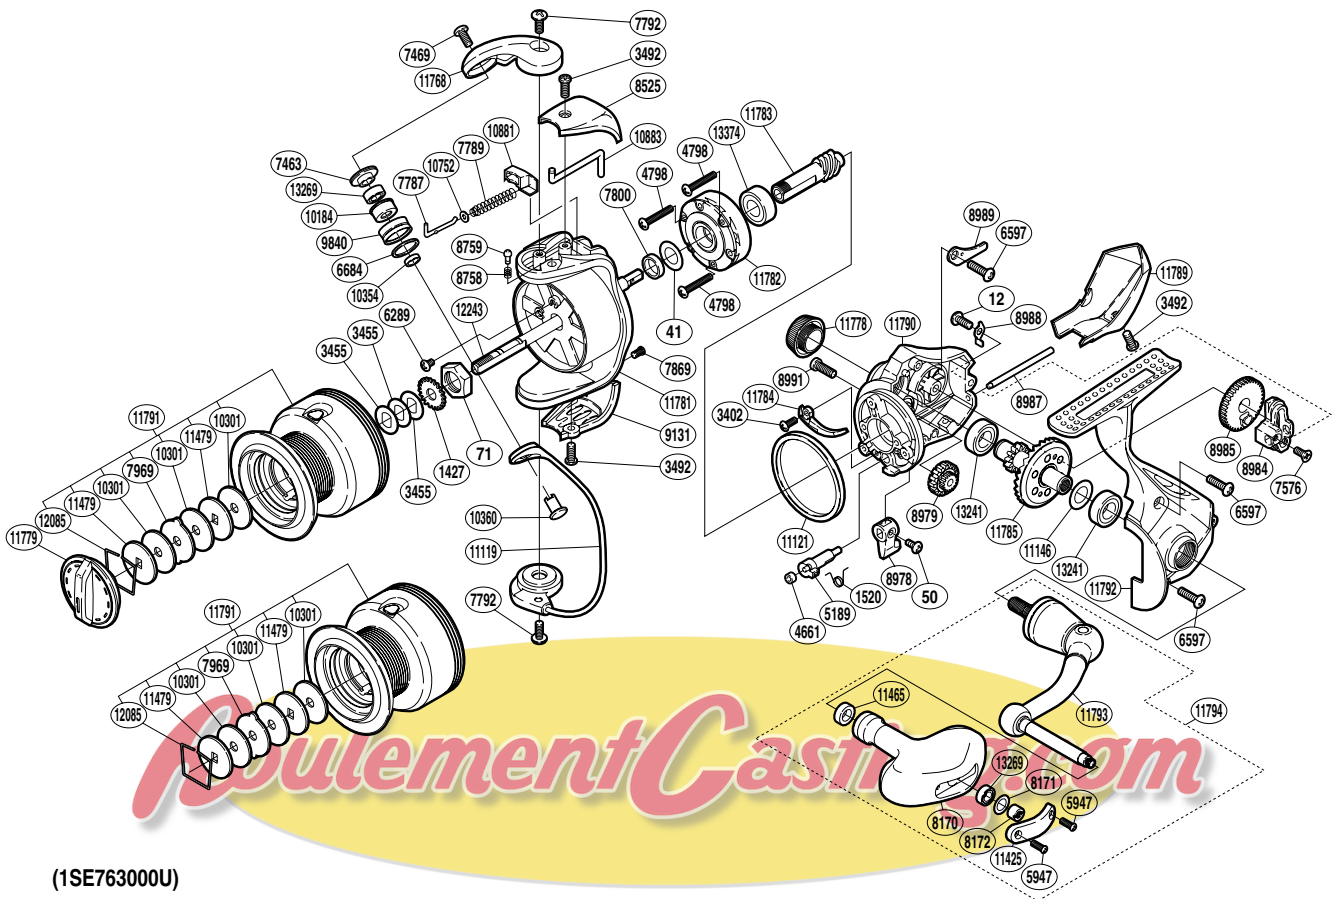

# SHIMANO

SAROS S A-RB

SAR-3000F

(1SE763000U)

Part No.	Description	Part No.	Description	Part No.	Description
RD 0012	Screw	RD 8170	Handle Knob	RD11146	Washer
RD 0041	Washer	RD 8171	Washer	RD11425	Handle Knob I.D. Plate
RD 0050	Screw	RD 8172	Handle Knob Nut	RD11465	Handle Knob Shaft Collar
RD 0071	Rotor Nut	RD 8525	Bail Spring Cover	RD11479	Key Washer
RD 1427	Spool Support	RD 8758	Click Spring	RD11768	Bail Arm
RD 1520	Anti-Reverse Cam Spring	RD 8759	Click Pin	RD11778	Handle Screw Cap
RD 3402	Screw	RD 8978	Anti-Reverse Lever	RD11779	Drag Knob
RD 3455	Spool Washer	RD 8979	Idle Gear	RD11781	Rotor
RD 3492	Screw	RD 8984	Oscillating Slider	RD11782	Roller Clutch Assembly
RD 4661	Anti-Reverse Cam Ring	RD 8985	Oscillating Gear	RD11783	Pinion Gear
RD 4798	Screw	RD 8987	Oscillating Guide	RD11784	Bail Trip Strike
RD 5189	Anti-Reverse Cam	RD 8988	Oscillating Guide Retainer	RD11785	Drive Gear
RD 5947	Screw	RD 8989	Oscillating Guide Plate	RD11789	Rear Protector
RD 6289	Screw	RD 8991	Oil Cap	RD11790	Body
RD 6597	Screw	RD 9131	Bail Hold Support Guard	RD11791	Spool Assembly
RD 6684	Line Roller Spacer	RD 9840	Line Roller	RD11792	Side Cover
RD 7463	Line Roller Washer	RD10184	Line Roller Bushing	RD11793	Handle Shank Assembly
RD 7469	Screw	RD10301	Drag Washer	RD11794	Handle Assembly
RD 7576	Screw	RD10354	Bearing Spacer	RD12085	Drag Washers Retainer
RD 7787	Bail Spring Guide A	RD10360	Line Roller Support	RD12243	Main Shaft
RD 7789	Bail Spring	RD10752	Spring Guide A Support	RD13241	Ball Bearing
RD 7792	Screw	RD10881	Bail Spring Seat	RD13269	Ball Bearing
RD 7800	Rotor Ring	RD10883	Bail Trip Lever	RD13374	Ball Bearing
RD 7869	Screw	RD11119	Bail Assembly		
RD 7969	Eared Washer	RD11121	Friction Ring		