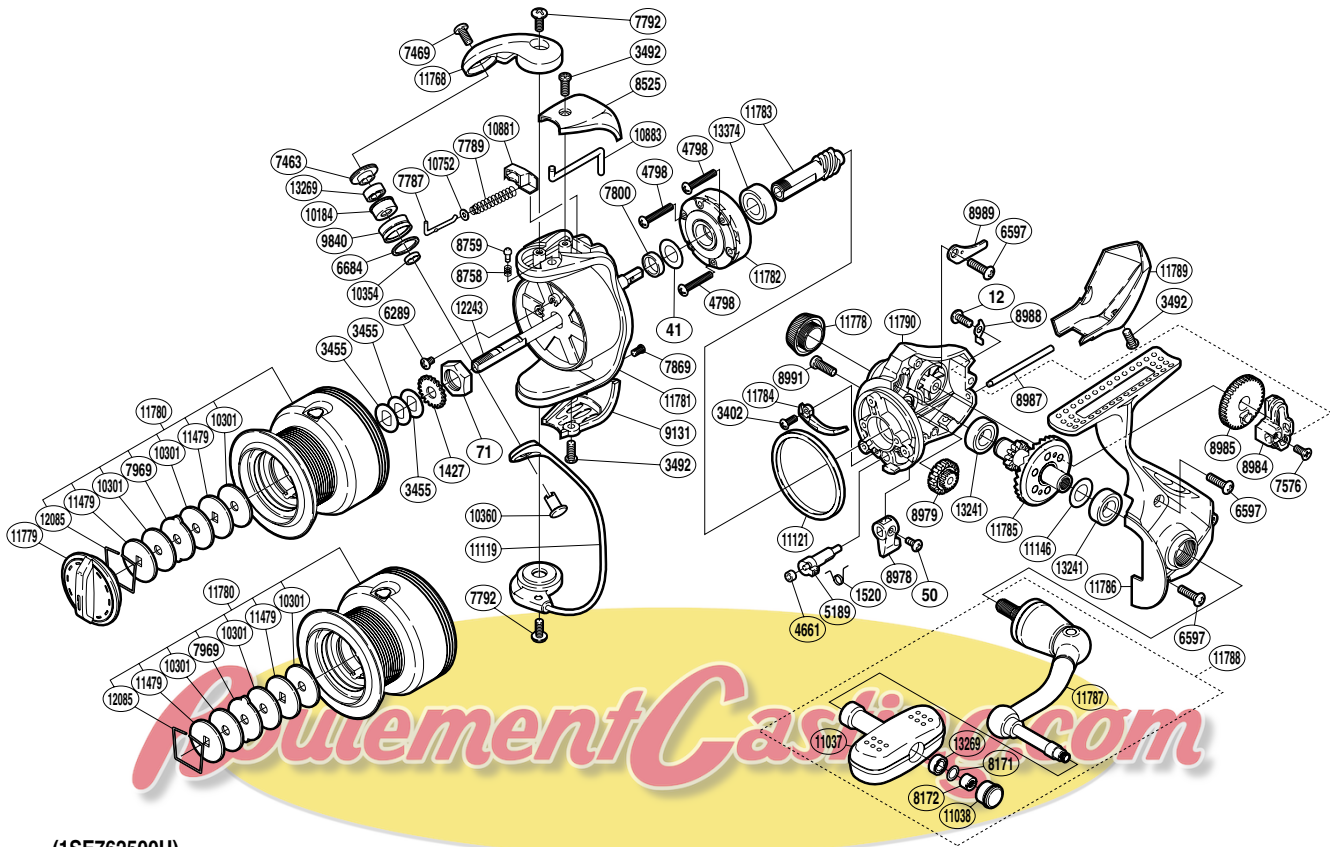

SHIMANO

SAROS S A-RB

SAR-2500F

(1SE762500U)

Part No.	Description	Part No.	Description	Part No.	Description
RD 0012	Screw	RD 8171	Washer	RD11119	Bail Assembly
RD 0041	Washer	RD 8172	Handle Knob Nut	RD11121	Friction Ring
RD 0050	Screw	RD 8525	Bail Spring Cover	RD11146	Washer
RD 0071	Rotor Nut	RD 8758	Click Spring	RD11479	Key Washer
RD 1427	Spool Support	RD 8759	Click Pin	RD11768	Bail Arm
RD 1520	Anti-Reverse Cam Spring	RD 8978	Anti-Reverse Lever	RD11778	Handle Screw Cap
RD 3402	Screw	RD 8979	Idle Gear	RD11779	Drag Knob
RD 3455	Spool Washer	RD 8984	Oscillating Slider	RD11780	Spool Assembly
RD 3492	Screw	RD 8985	Oscillating Gear	RD11781	Rotor
RD 4661	Anti-Reverse Cam Ring	RD 8987	Oscillating Guide	RD11782	Roller Clutch Assembly
RD 4798	Screw	RD 8988	Oscillating Guide Retainer	RD11783	Pinion Gear
RD 5189	Anti-Reverse Cam	RD 8989	Oscillating Guide Plate	RD11784	Bail Trip Strike
RD 6289	Screw	RD 8991	Oil Cap	RD11785	Drive Gear
RD 6597	Screw	RD 9131	Bail Hold Support Guard	RD11786	Side Cover
RD 6684	Line Roller Spacer	RD 9840	Line Roller	RD11787	Handle Shank Assembly
RD 7463	Line Roller Washer	RD10184	Line Roller Bushing	RD11788	Handle Assembly
RD 7469	Screw	RD10301	Drag Washer	RD11789	Rear Protector
RD 7576	Screw	RD10354	Bearing Spacer	RD11790	Body
RD 7787	Bail Spring Guide A	RD10360	Line Roller Support	RD12085	Drag Washers Retainer
RD 7789	Bail Spring	RD10752	Spring Guide A Support	RD12243	Main Shaft
RD 7792	Screw	RD10881	Bail Spring Seat	RD13241	Ball Bearing
RD 7800	Rotor Ring	RD10883	Bail Trip Lever	RD13269	Ball Bearing
RD 7869	Screw	RD11037	Handle Knob	RD13374	Ball Bearing
RD 7969	Eared Washer	RD11038	Handle Knob Seal		