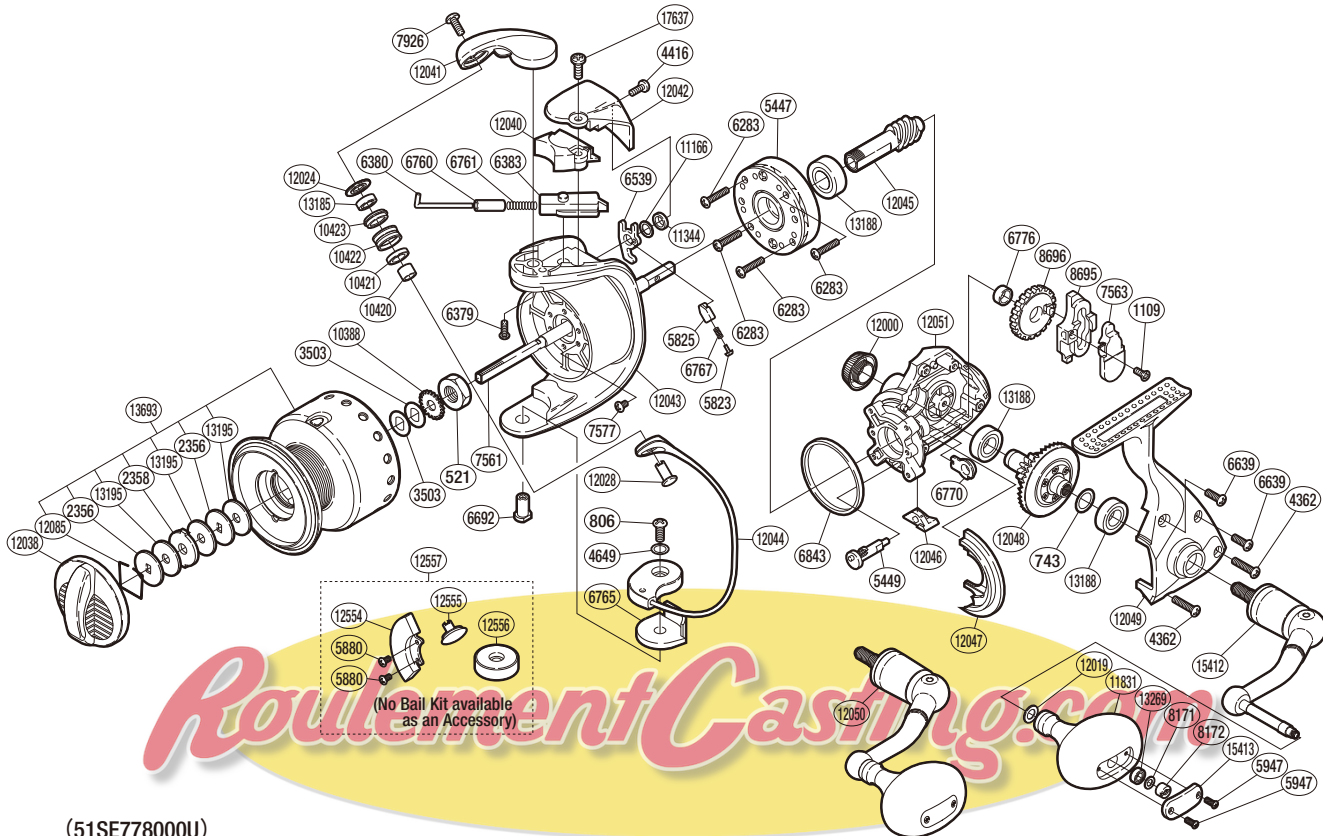

SHIMANO

Saragosa SA-RB

SRG-8000F

(51SE778000U)

Part No.	Description	Part No.	Description	Part No.	Description
RD 0521	Rotor Nut	RD 6770	Bushing	RD12042	Bail Spring Cover Guard
RD 0743	Washer	RD 6776	Oscillating Gear Bushing	RD12043	Rotor
RD 0806	Screw	RD 6843	Friction Ring	RD12044	Bail Assembly
RD 1109	Screw	RD 7561	Main Shaft	RD12045	Pinion Gear
RD 2356	Key Washer	RD 7563	Oscillating Slider Inner	RD12046	Anti-Reverse Lever Cover
RD 2358	Eared Washer	RD 7577	Screw	RD12047	Side Cover Flange
RD 3503	Spool Washer	RD 7926	Screw	RD12048	Drive Gear
RD 4362	Screw	RD 8171	Washer	RD12049	Side Cover
RD 4416	Screw	RD 8172	Handle Knob Nut	RD12050	Handle Assembly
RD 4649	Spacer	RD 8695	Oscillating Slider	RD12051	Body
RD 5447	Roller Clutch Assembly	RD 8696	Oscillating Gear	RD12085	Drag Washers Retainer
RD 5449	Anti-Reverse Cam	RD10388	Spool Support	RD13185	Ball Bearing
RD 5823	Lever Spring Guide A	RD10420	Bearing Spacer	RD13188	Ball Bearing
RD 5825	Lever Spring Guide B	RD10421	Line Roller Collar	RD13195	Drag Washer
RD 5947	Screw	RD10422	Line Roller	RD13269	Ball Bearing
RD 6283	Screw	RD10423	Line Roller Bushing	RD13693	Spool Assembly
RD 6379	Screw	RD11166	Spacer	RD15412	Handle Shank Assembly
RD 6380	Bail Spring Guide A	RD11344	Trip Lever Washer	RD15413	Handle Knob I.D. Plate
RD 6383	Bail Spring Guide B	RD11831	Handle Knob	RD17637	Screw
RD 6539	Bail Trip Lever	RD12000	Handle Screw Cap		
RD 6639	Screw	RD12019	Washer		
RD 6692	Bail Hold Support Shaft	RD12024	Line Roller Washer	RD 5880	Screw (accessory)
RD 6760	Bail Spring Guide A Collar	RD12028	Line Roller Support	RD12554	Counter Weight (rotor) (accessory)
RD 6761	Bail Spring	RD12038	Drag Knob	RD12555	Line Roller Support B (accessory)
RD 6765	Bail Hold Support Spacer	RD12040	Bail Spring Cover	RD12556	Counter Weight (bail) (accessory)
RD 6767	Bail Trip Lever Spring	RD12041	Bail Arm	RD12557	Counter Weight Set (accessory)